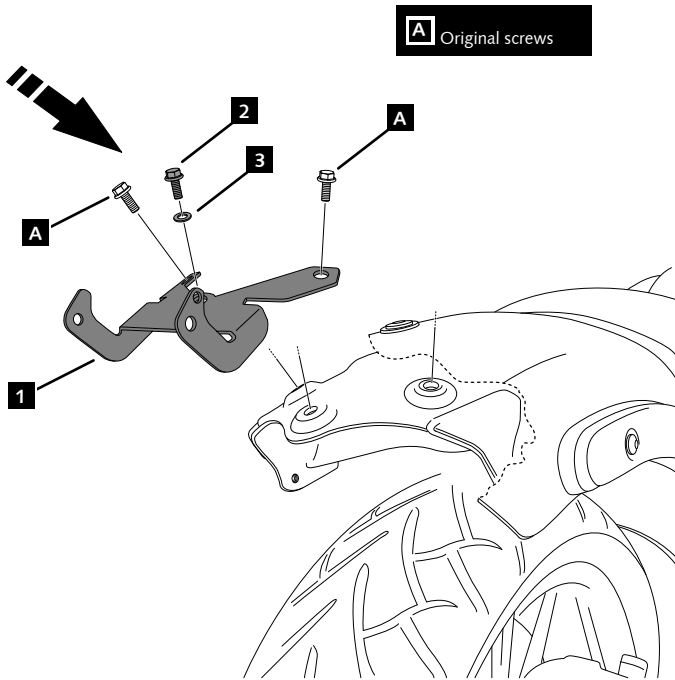

KAWASAKI VULCAN S '15-'18

REF 9675N

LICENSE SUPORT FOR

1 Person

1 hour

INTERMEDIATE

ID.	PART	DESCRIPTION	QTY.	REF.:
1		License support	1	CONJUNTO--9675N
2		M8x15 DIN933 screw (black)	1	TORNIE816Z-0016
3		M8 DIN125A washer (black)	1	ARANDPD125A-018
4		Plastic bridge	5	BRIDAN100X2'5-N
5		Brake and position indicator	1	4818N
6		Reflector	1	4481R

KAWASAKI VULCAN S '15-'18

MOUNTING INSTRUCTIONS

1

2

Fixation license support rotation (2 OPTIONS A-B)