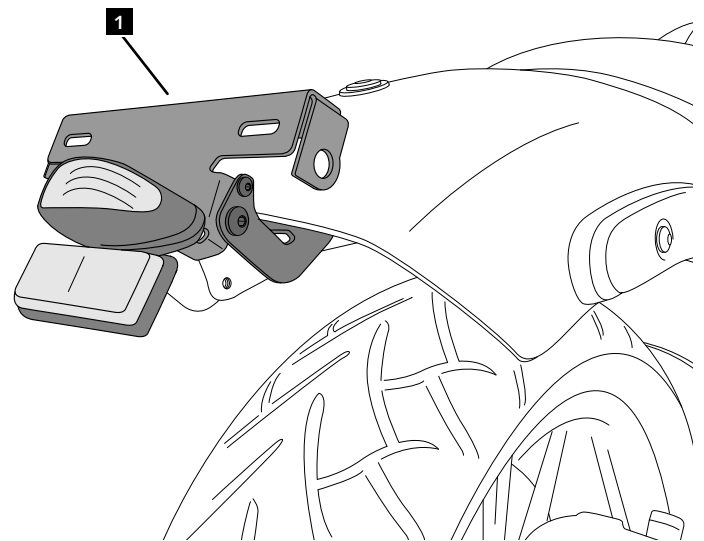

KAWASAKI VULCAN S '15-'18

REF 9675N

LICENSE SUPORT FOR

1 Person

1 hour

INTERMEDIATE

ID.	PART	DESCRIPTION	QTY.	REF.:
1		License support	1	CONJUNTO--9675N
2		M8x15 DIN933 screw (black)	1	TORNIE816Z-0016
3		M8 DIN125A washer (black)	1	ARANDPD125A-018
4		Plastic bridge	5	BRIDAN100X2'5-N
5		Brake and position indicator	1	4818N
6		Reflector	1	4481R

KAWASAKI VULCAN S '15-'18

MOUNTING INSTRUCTIONS

1

2

Fixation license support rotation (2 OPTIONS A-B)