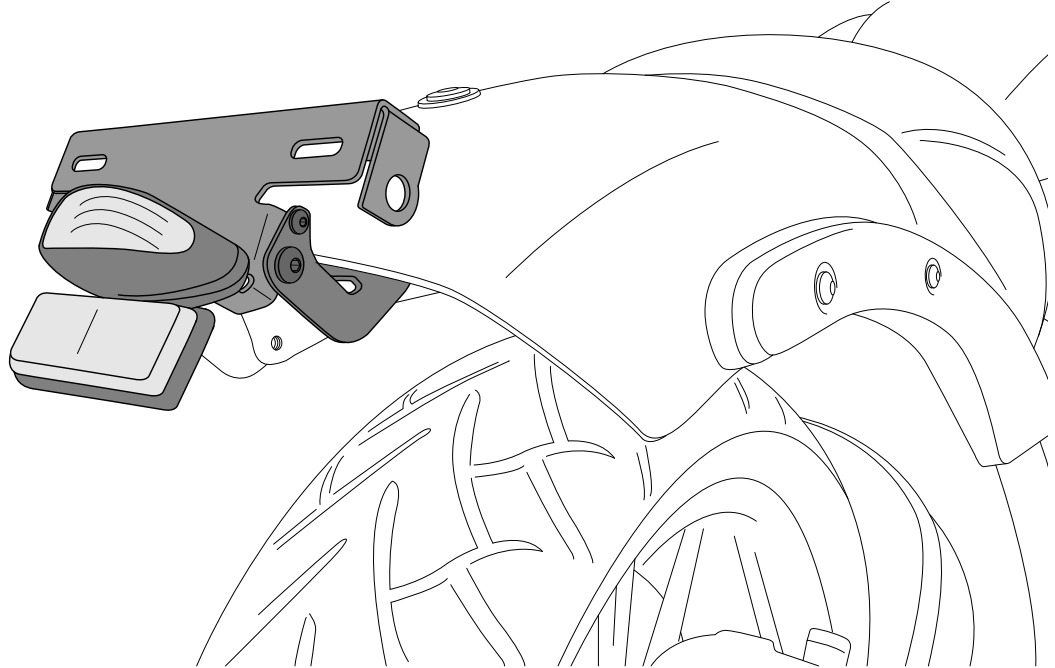

KAWASAKI VULCAN S '15-'18

REF 9675N

LICENSE SUPORT FOR

1 Person

1 hour

INTERMEDIATE

ID.	PART	DESCRIPTION	QTY.	REF.:
1		License support	1	CONJUNTO--9675N
2		M8x15 DIN933 screw (black)	1	TORNIE816Z-0016
3		M8 DIN125A washer (black)	1	ARANDPD125A-018
4		Plastic bridge	5	BRIDAN100X2'5-N
5		Brake and position indicator	1	4818N
6		Reflector	1	4481R

KAWASAKI VULCAN S '15-'18

MOUNTING INSTRUCTIONS

1

2

Fixation license support rotation (2 OPTIONS A-B)