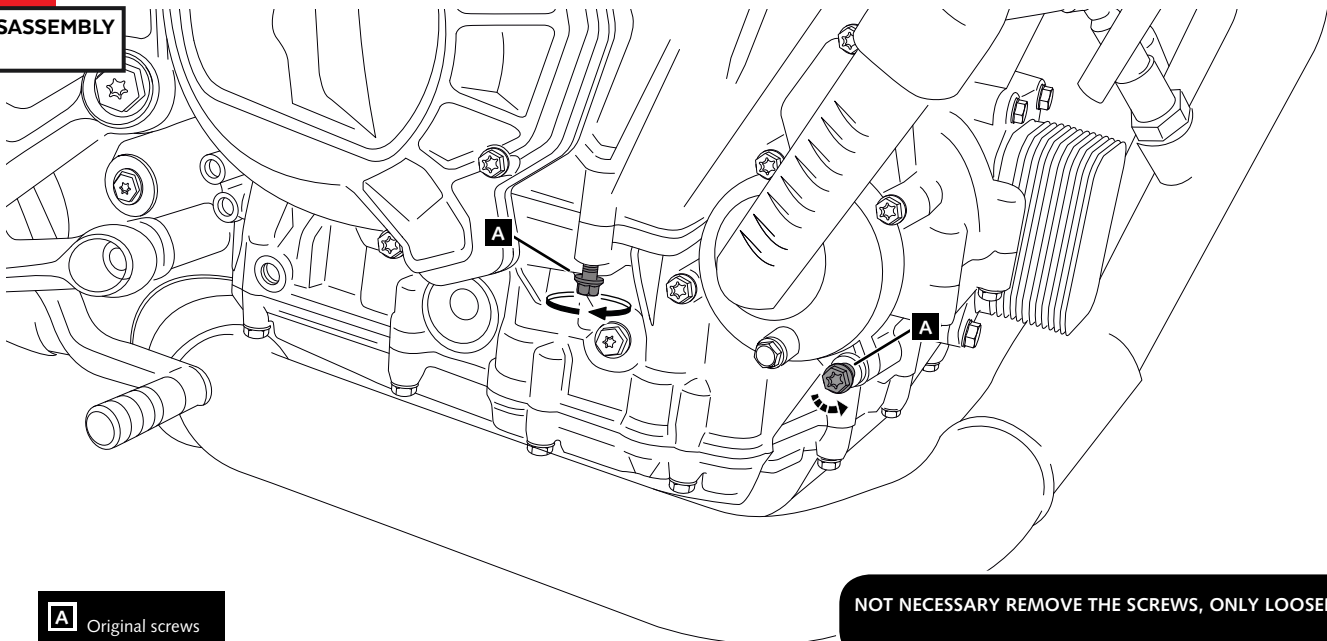

KTM 790 DUKE / 890 DUKE R

REF 9669

ENGINE SPOILER

ID.	PART	DESCRIPTION	QTY.	REF.:
1		Right engine spoiler	1	9669J/CM3
2		Left engine spoiler	1	9669J/CM3
3		Upper central engine spoiler	1	SOPEMB2P-4-9669
4		Lower central engine spoiler	1	SOPEMB2P-4-9669
5		Front left support (L1)	1	SOPOR-3P-2-9669
6		Rear left support (L2)	1	SOPOR-3P-2-9669
7		Front right support (R1)	1	SOPOR-3P-2-9669
8		Lock nut M5 (Supplied mounted)	4	TUERCAJFM5-0373
9		M5x16 Ø11 ISO 7380 Allen Screw	4	TORNI-I7380-493
10		M5 DIN125 metallic washer	4	ARAND-----93
11		Ø12xØ6x9 Silentblock	4	AROPASACABLES-1
12		Ø12xØ6,8x7,3 bush with flange	4	CASQUI-1A---750
13		M5 ISO7380 screw cap	8	TAPON-----85
14		M5x11 Ø11 ISO 7380 Allen Screw	4	TORNI-AI----520
15		M5x1 Nylon washer	4	ARNV00000000245
16		M5 special nut	4	TUERCA-D982-746
17		M4x10 ISO 7380 Allen screw	2	TORNI-I7380-645
18		M4 special nut	2	TUERCAE985-0290

KTM 790 DUKE / 890 DUKE R

MOUNTING INSTRUCTIONS

1

LEFT SIDE

DISASSEMBLY

A Original screws

NOT NECESSARY REMOVE THE SCREWS, ONLY LOOSEN

2

RIGHT SIDE

DISASSEMBLY

A Original screws

NOT NECESSARY REMOVE THE SCREWS, ONLY LOOSEN

KTM 790 DUKE / 890 DUKE R

MOUNTING INSTRUCTION

3

LEFT SIDE