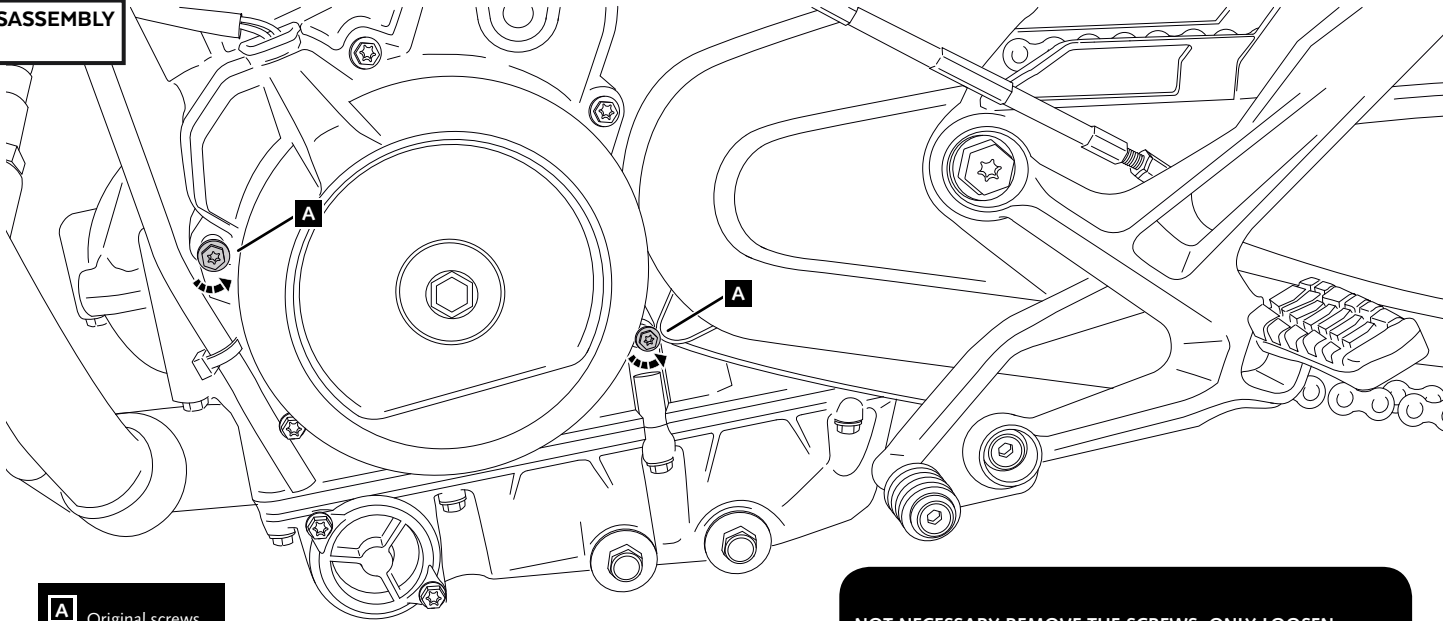

KTM 790 DUKE / 890 DUKE R

REF 9669

ENGINE SPOILER

ID.	PART	DESCRIPTION	QTY.	REF.:
1		Right engine spoiler	1	9669J/CM3
2		Left engine spoiler	1	9669J/CM3
3		Upper central engine spoiler	1	SOPEMB2P-4-9669
4		Lower central engine spoiler	1	SOPEMB2P-4-9669
5		Front left support (L1)	1	SOPOR-3P-2-9669
6		Rear left support (L2)	1	SOPOR-3P-2-9669
7		Front right support (R1)	1	SOPOR-3P-2-9669
8		Lock nut M5 (Supplied mounted)	4	TUERCAJFM5-0373
9		M5x16 Ø11 ISO 7380 Allen Screw	4	TORNI-I7380-493
10		M5 DIN125 metallic washer	4	ARAND-----93
11		Ø12xØ6x9 Silentblock	4	AROPASACABLES-1
12		Ø12xØ6,8x7,3 bush with flange	4	CASQUI-1A---750
13		M5 ISO7380 screw cap	8	TAPON-----85
14		M5x11 Ø11 ISO 7380 Allen Screw	4	TORNI-AI----520
15		M5x1 Nylon washer	4	ARNV00000000245
16		M5 special nut	4	TUERCA-D982-746
17		M4x10 ISO 7380 Allen screw	2	TORNI-I7380-645
18		M4 special nut	2	TUERCAE985-0290

KTM 790 DUKE / 890 DUKE R

MOUNTING INSTRUCTIONS

1

LEFT SIDE

DISASSEMBLY

A Original screws

NOT NECESSARY REMOVE THE SCREWS, ONLY LOOSEN

2

RIGHT SIDE

DISASSEMBLY

A Original screws

NOT NECESSARY REMOVE THE SCREWS, ONLY LOOSEN

KTM 790 DUKE / 890 DUKE R

MOUNTING INSTRUCTION

3

LEFT SIDE