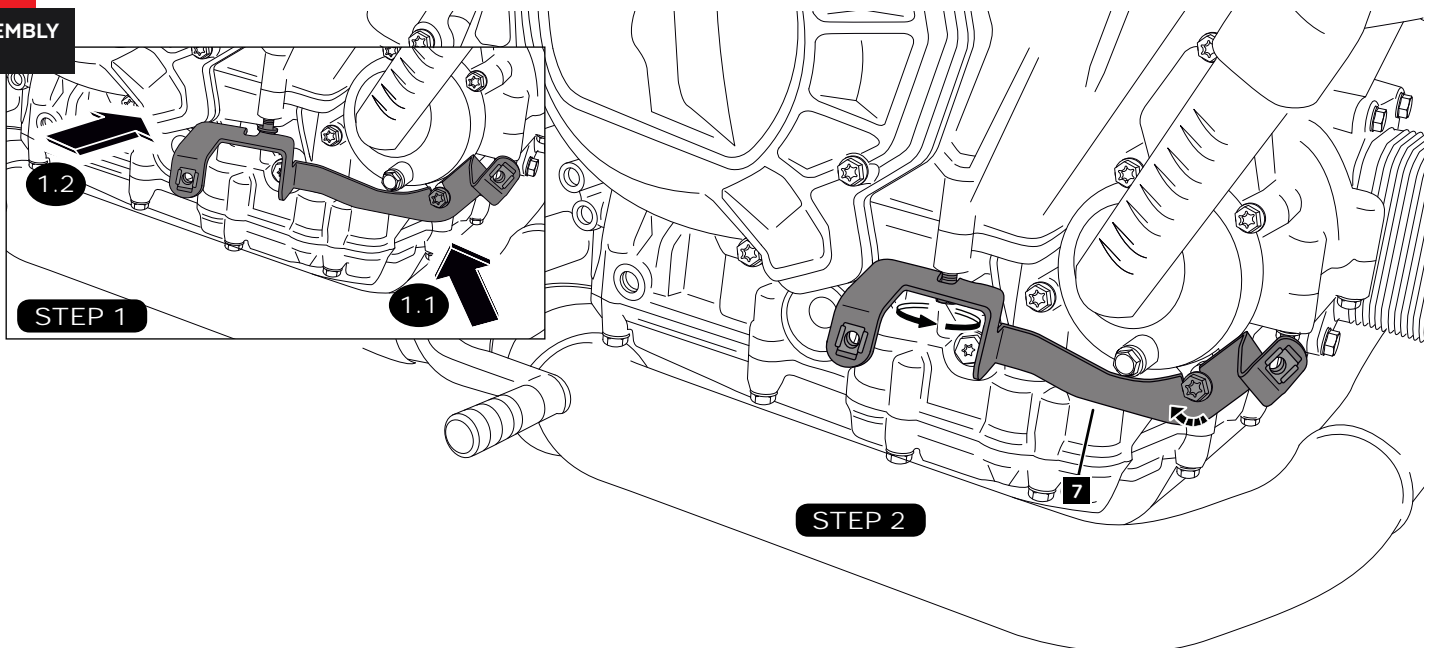

4

RIGHT SIDE

ASSEMBLY