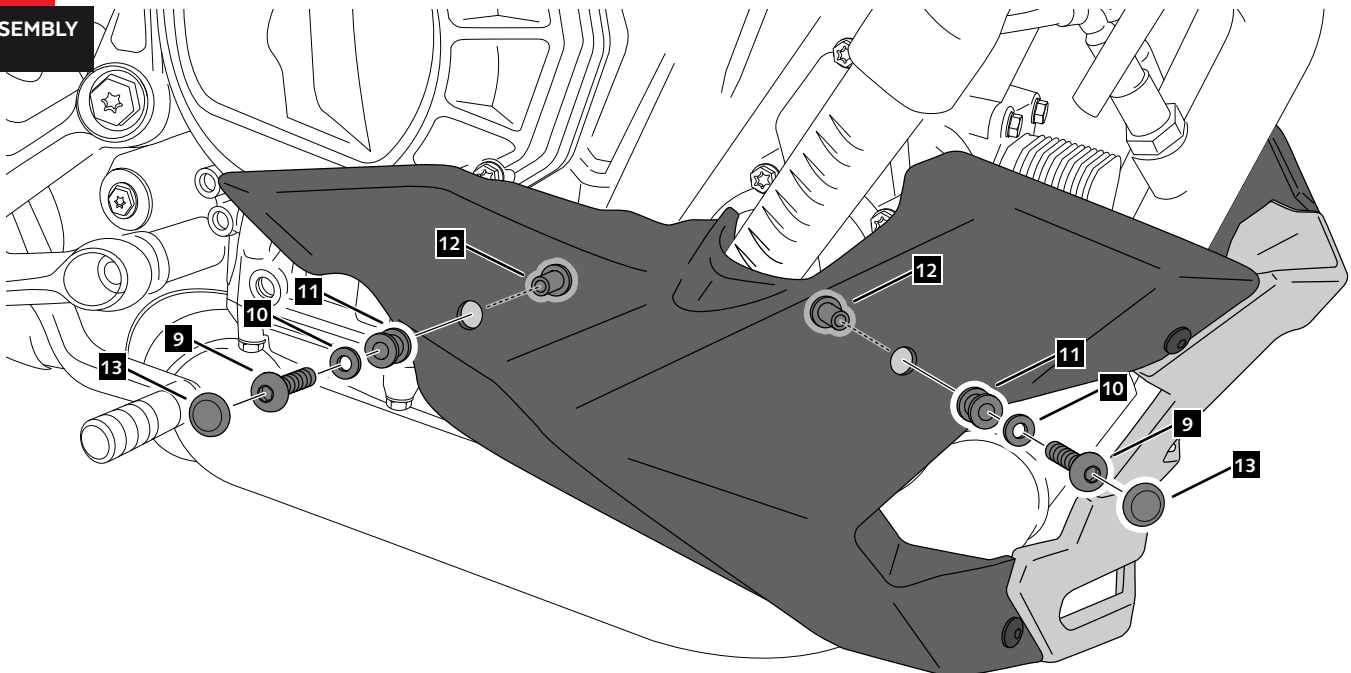

KTM 790 DUKE / 890 DUKE R

REF 9669

ENGINE SPOILER

ID.	PART	DESCRIPTION	QTY.	REF.:
1		Right engine spoiler	1	9669J/CM3
2		Left engine spoiler	1	9669J/CM3
3		Upper central engine spoiler	1	SOPEMB2P-4-9669
4		Lower central engine spoiler	1	SOPEMB2P-4-9669
5		Front left support (L1)	1	SOPOR-3P-2-9669
6		Rear left support (L2)	1	SOPOR-3P-2-9669
7		Front right support (R1)	1	SOPOR-3P-2-9669
8		Lock nut M5 (Supplied mounted)	4	TUERCAJFM5-0373
9		M5x16 Ø11 ISO 7380 Allen Screw	4	TORNI-I7380-493
10		M5 DIN125 metallic washer	4	ARAND-----93
11		Ø12xØ6x9 Silentblock	4	AROPASACABLES-1
12		Ø12xØ6,8x7,3 bush with flange	4	CASQUI-1A---750
13		M5 ISO7380 screw cap	8	TAPON-----85
14		M5x11 Ø11 ISO 7380 Allen Screw	4	TORNI-AI----520
15		M5x1 Nylon washer	4	ARNV00000000245
16		M5 special nut	4	TUERCA-D982-746
17		M4x10 ISO 7380 Allen screw	2	TORNI-I7380-645
18		M4 special nut	2	TUERCAE985-0290

RIGHT SIDE

DISASSEMBLY

A Original screws

NOT NECESSARY REMOVE THE SCREWS, ONLY LOOSEN

KTM 790 DUKE / 890 DUKE R

MOUNTING INSTRUCTION

3

LEFT SIDE

ASSEMBLY

4

RIGHT SIDE

ASSEMBLY

KTM 790 DUKE / 890 DUKE R

MOUNTING INSTRUCTIONS

5

ASSEMBLY

LEFT SIDE

6

ASSEMBLY

RIGHT SIDE

KTM 790 DUKE / 890 DUKE R

MOUNTING INSTRUCTIONS

ENGINE SPOILER