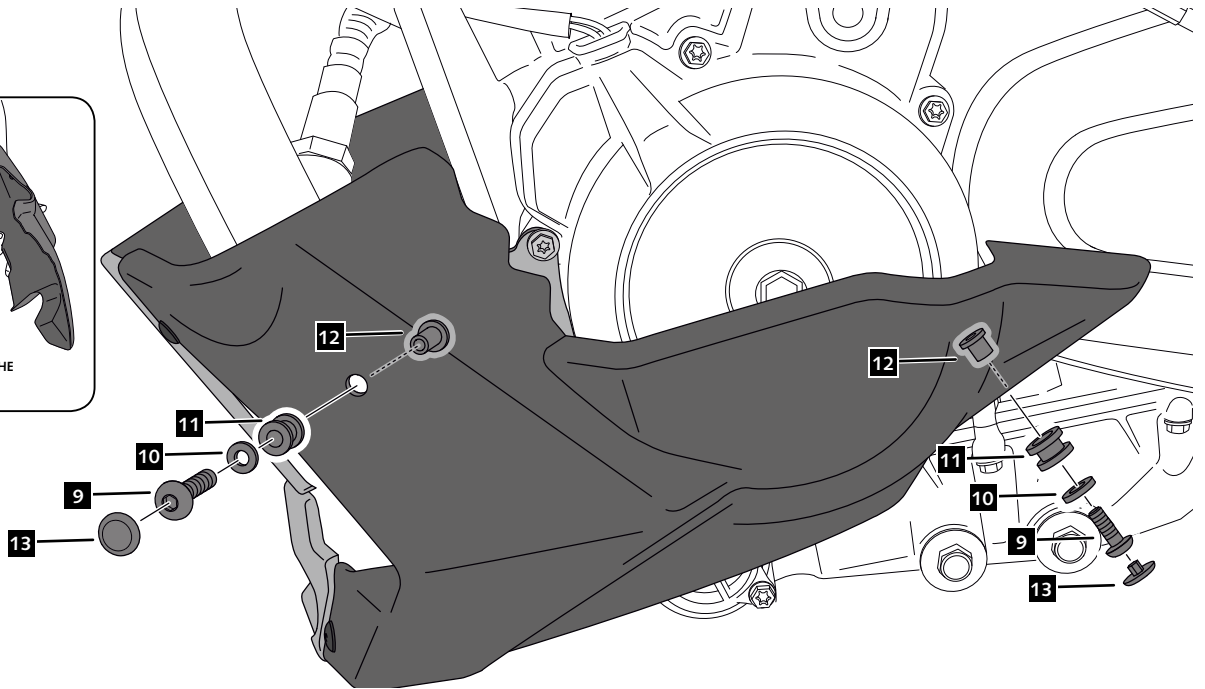

KTM 790 DUKE / 890 DUKE R

MOUNTING INSTRUCTIONS

5

ASSEMBLY

LEFT SIDE