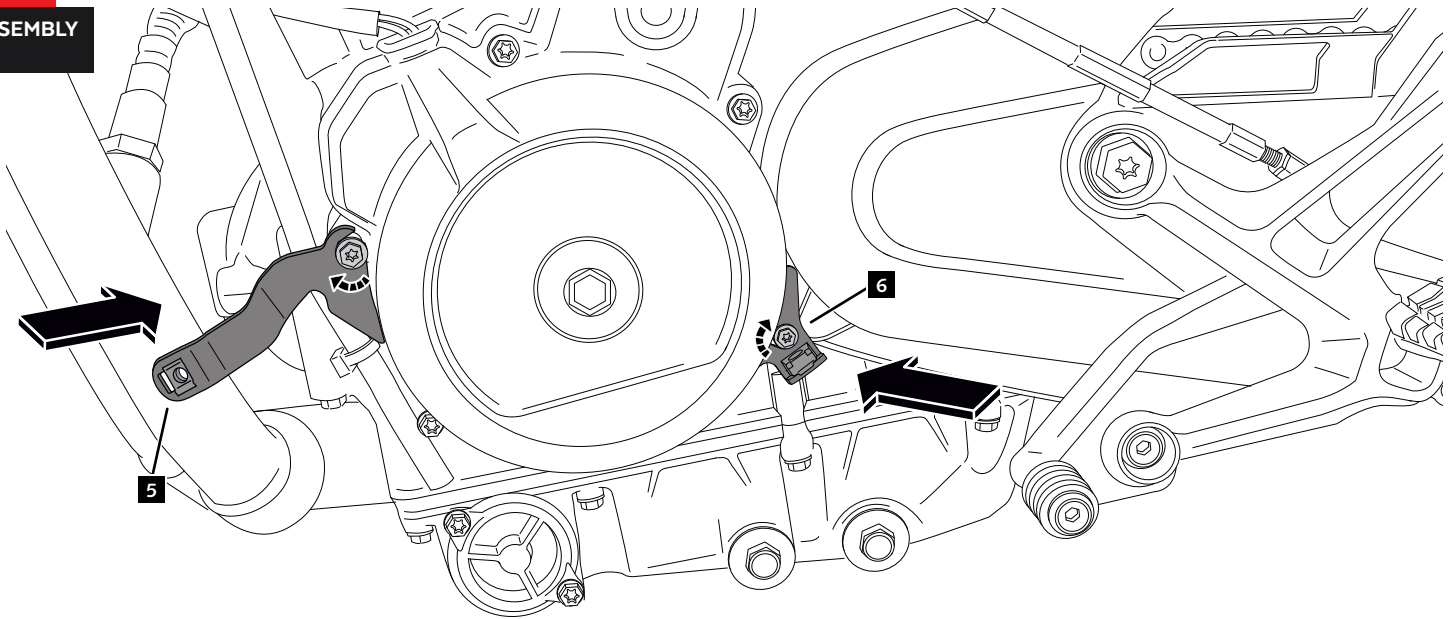

KTM 790 DUKE / 890 DUKE R

MOUNTING INSTRUCTION

3

LEFT SIDE

ASSEMBLY