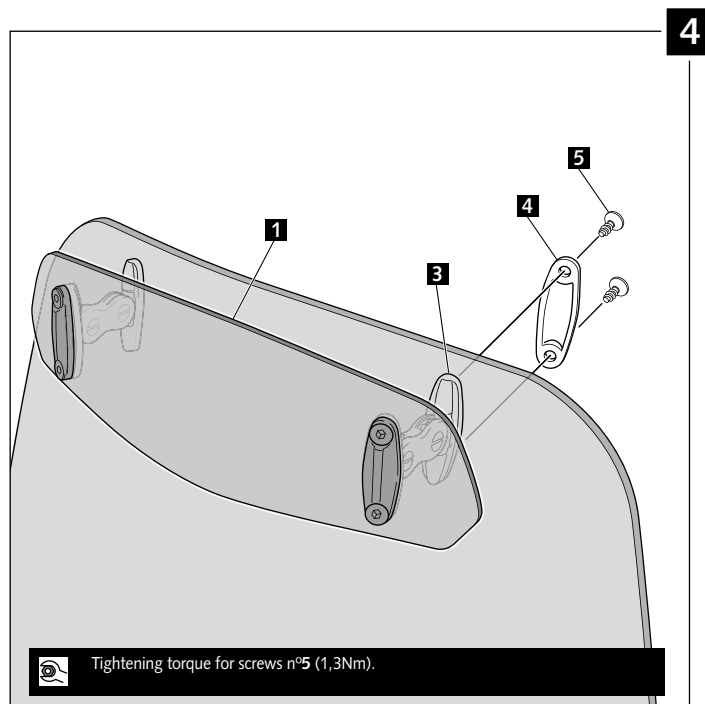

TRIUMPH TIGER 800 '18-

REF 9656

TOURING SCREEN

1 Person

15 min

EASY

ALLEN N° 5 

ID	PART	DESCRIPTION	QTY	REF
1		Screen	1	9656H/W/FM3
2		M8 DIN125 Nylon Washer (Ø 8,5 x Ø 16 x1,6)	4	ARAND-----799

MULTI-ADJUSTABLE VISOR

Ref.: 6007

Ref.: 5852

Ref.: 5853

Smoke

Clear

Note:

If the visor is supplied along with the windscreen, the windscreen will come factory-drilled so no drilling is necessary.

ID.	PART	DESCRIPTION	QTY.
1		Visor	1
2		Template	1
3		Multi-adjustable mechanism	2
4		Cap	4
5		Plastic thread fastener M6x12	8

MULTI-ADJUSTABLE VISOR

- MOUNTING INSTRUCTIONS -

TYPE A

MULTI-ADJUSTABLE VISOR