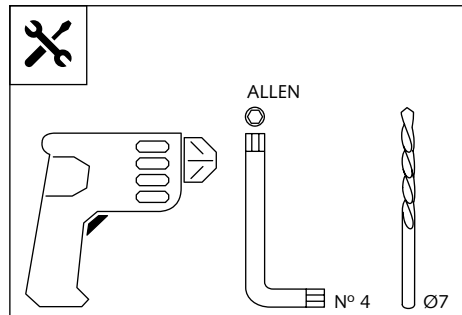

TRIUMPH TIGER 800 '18-

REF 9656

TOURING SCREEN

1 Person

15 min

EASY

ALLEN N° 5 

ID	PART	DESCRIPTION	QTY	REF
1		Screen	1	9656H/W/FM3
2		M8 DIN125 Nylon Washer (Ø 8,5 x Ø 16 x1,6)	4	ARAND-----799

MULTI-ADJUSTABLE VISOR

Ref.: 6007

Ref.: 5852

Ref.: 5853

Smoke

Clear

Note:

If the visor is supplied along with the windscreen, the windscreen will come factory-drilled so no drilling is necessary.

ID.	PART	DESCRIPTION	QTY.
1		Visor	1
2		Template	1
3		Multi-adjustable mechanism	2
4		Cap	4
5		Plastic thread fastener M6x12	8

MULTI-ADJUSTABLE VISOR

- MOUNTING INSTRUCTIONS -

TYPE A

MULTI-ADJUSTABLE VISOR