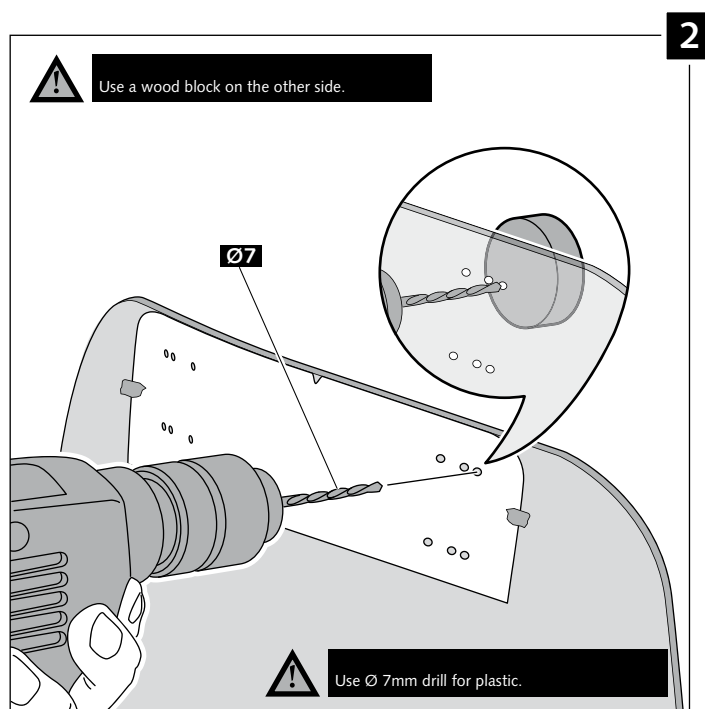

MULTI-ADJUSTABLE VISOR

Ref.: 6007

Ref.: 5852

Ref.: 5853

Smoke

Clear

Note:

If the visor is supplied along with the windscreen, the windscreen will come factory-drilled so no drilling is necessary.

ID.	PART	DESCRIPTION	QTY.
1		Visor	1
2		Template	1
3		Multi-adjustable mechanism	2
4		Cap	4
5		Plastic thread fastener M6x12	8

MULTI-ADJUSTABLE VISOR

- MOUNTING INSTRUCTIONS -

TYPE A

MULTI-ADJUSTABLE VISOR