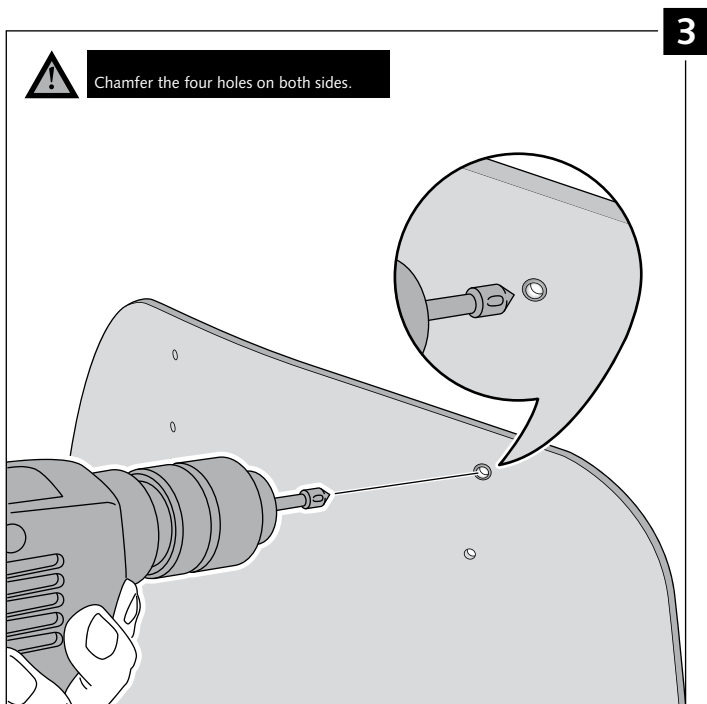

MULTI-ADJUSTABLE VISOR

- MOUNTING INSTRUCTIONS -

TYPE A