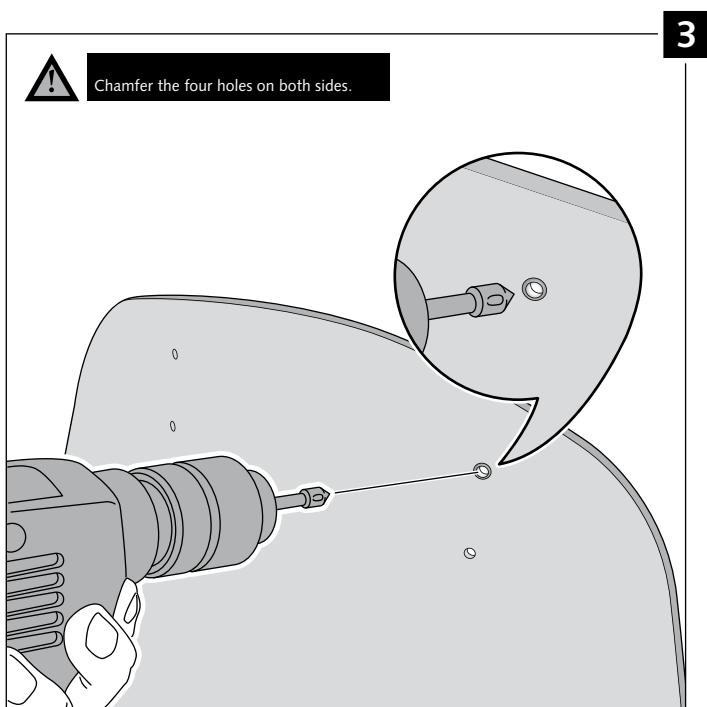

MULTI-ADJUSTABLE VISOR

- MOUNTING INSTRUCTIONS -

TYPE B