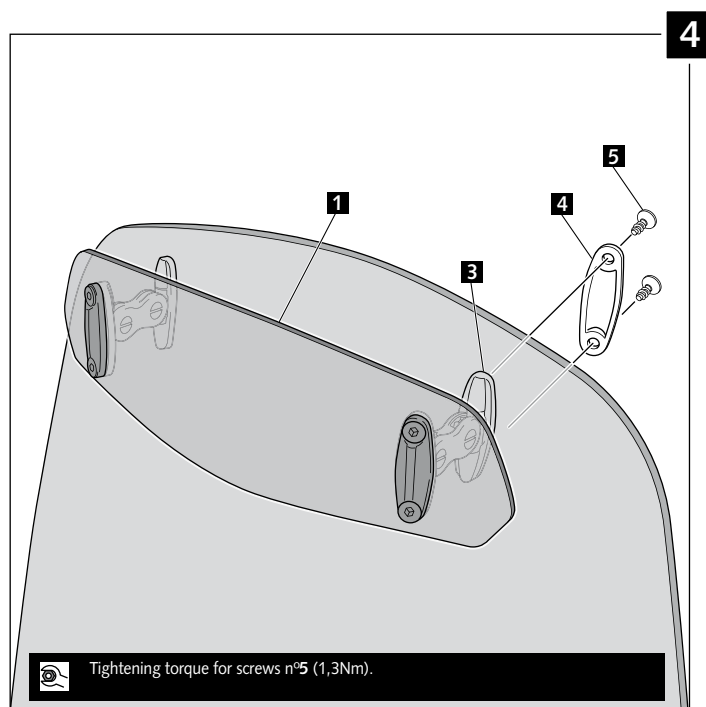

MULTI-ADJUSTABLE VISOR

- MOUNTING INSTRUCTIONS -

TYPE B