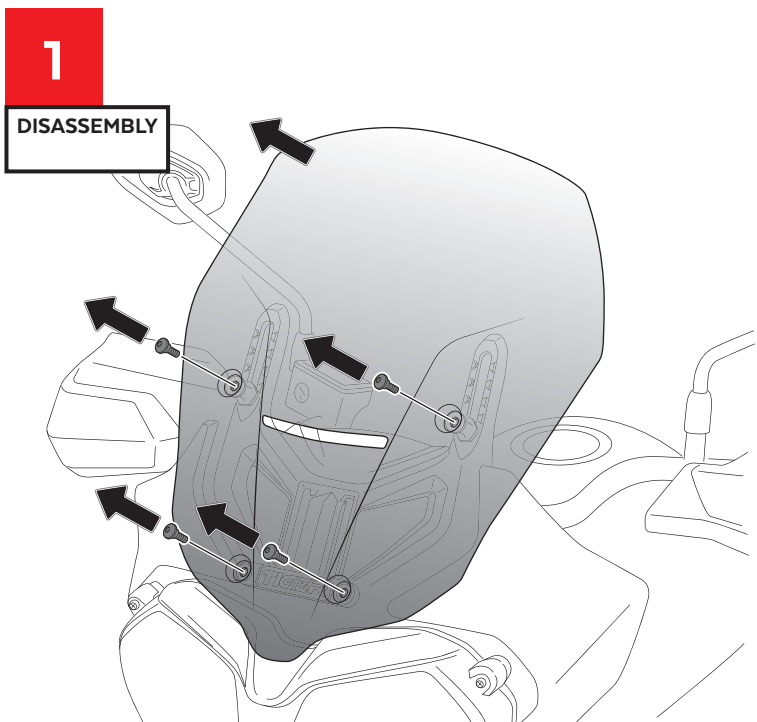

TRIUMPH TIGER 800 '18-

REF 9656

TOURING SCREEN

1 Person

15 min

EASY

ALLEN N° 5 

ID	PART	DESCRIPTION	QTY	REF
1		Screen	1	9656H/W/FM3
2		M8 DIN125 Nylon Washer (Ø 8,5 x Ø 16 x1,6)	4	ARAND-----799

MULTI-ADJUSTABLE VISOR

Ref.: 6007

Ref.: 5852

Ref.: 5853

Smoke

Clear

Note:

If the visor is supplied along with the windscreen, the windscreen will come factory-drilled so no drilling is necessary.

ID.	PART	DESCRIPTION	QTY.
1		Visor	1
2		Template	1
3		Multi-adjustable mechanism	2
4		Cap	4
5		Plastic thread fastener M6x12	8

MULTI-ADJUSTABLE VISOR

- MOUNTING INSTRUCTIONS -

TYPE A

MULTI-ADJUSTABLE VISOR