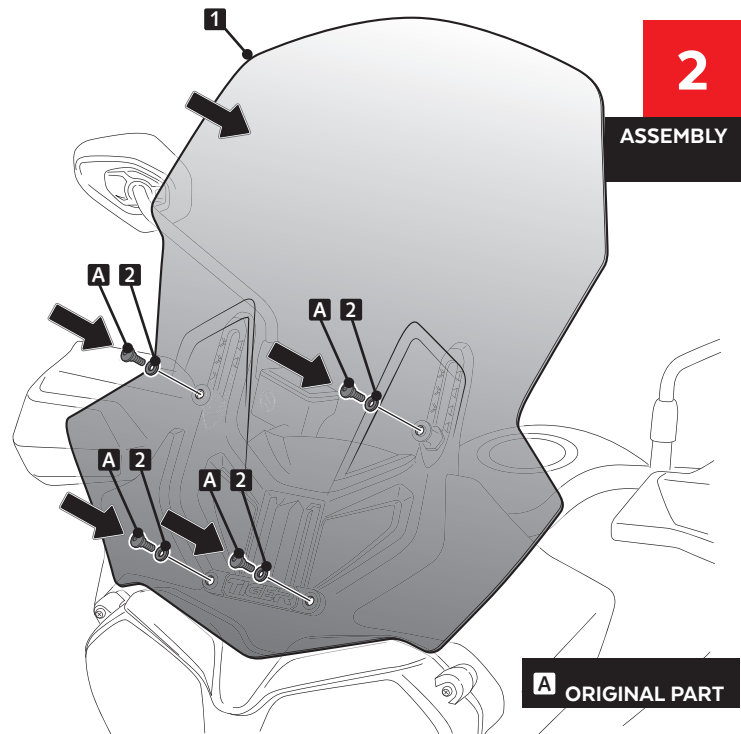

TRIUMPH TIGER 800 '18-

REF 9656

TOURING SCREEN

1 Person

15 min

EASY

ALLEN N° 5 

ID	PART	DESCRIPTION	QTY	REF
1		Screen	1	9656H/W/FM3
2		M8 DIN125 Nylon Washer (Ø 8,5 x Ø 16 x1,6)	4	ARAND-----799

MULTI-ADJUSTABLE VISOR

Ref.: 6007

Ref.: 5852

Ref.: 5853

Smoke

Clear

Note:

If the visor is supplied along with the windscreen, the windscreen will come factory-drilled so no drilling is necessary.

ID.	PART	DESCRIPTION	QTY.
1		Visor	1
2		Template	1
3		Multi-adjustable mechanism	2
4		Cap	4
5		Plastic thread fastener M6x12	8

MULTI-ADJUSTABLE VISOR

- MOUNTING INSTRUCTIONS -

TYPE A

MULTI-ADJUSTABLE VISOR

- MOUNTING INSTRUCTIONS -

TYPE B

MULTI-ADJUSTABLE VISOR

- MOUNTING INSTRUCTIONS -

TYPE C