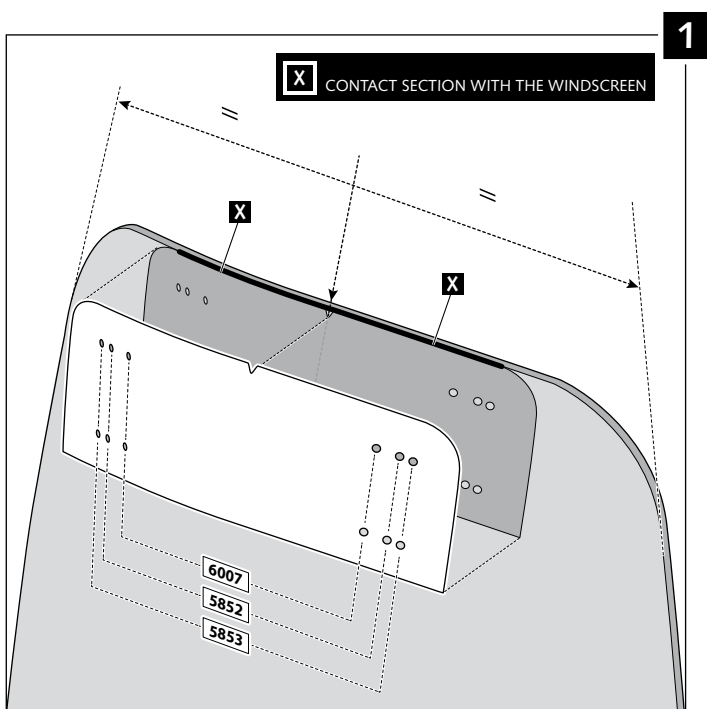

TRIUMPH TIGER 800 '18-

REF 9656

TOURING SCREEN

1 Person

15 min

EASY

ALLEN N° 5 

ID	PART	DESCRIPTION	QTY	REF
1		Screen	1	9656H/W/FM3
2		M8 DIN125 Nylon Washer (Ø 8,5 x Ø 16 x1,6)	4	ARAND-----799

MULTI-ADJUSTABLE VISOR

Ref.: 6007

Ref.: 5852

Ref.: 5853

Smoke

Clear

Note:

If the visor is supplied along with the windscreen, the windscreen will come factory-drilled so no drilling is necessary.

ID.	PART	DESCRIPTION	QTY.
1		Visor	1
2		Template	1
3		Multi-adjustable mechanism	2
4		Cap	4
5		Plastic thread fastener M6x12	8

MULTI-ADJUSTABLE VISOR

- MOUNTING INSTRUCTIONS -

TYPE A

MULTI-ADJUSTABLE VISOR