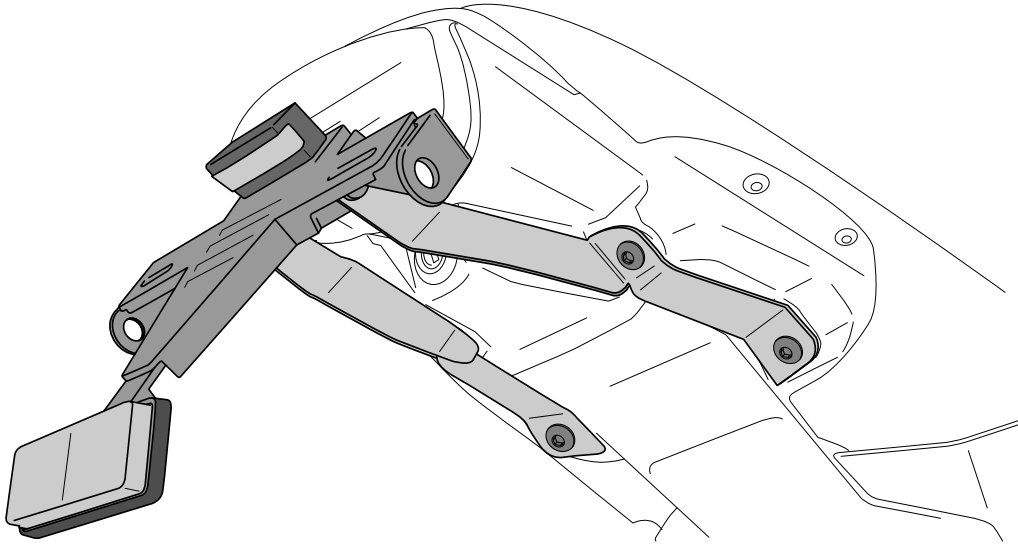

HONDA CB125R '18-

REF 9653N

LICENSE SUPORT FOR

1 Person

1 hour

INTERMEDIATE

ID.	PART	DESCRIPTION	QTY.	REF.:
1		License support	1	CONJUNTO--9653N
2		M6x25 DIN1001 screw	4	TORNI-I7380-405
3		M6 DIN9021 washer	4	ARANDPD9021-037
4		Ø13Ø8x9 metallic spacer	4	CASQUI- - - - - 0100
5		Plastic bridle	5	BRIDAN100X2'5N
6		Back light	1	5577N
7		Reflector	1	4481R

HONDA CB125R '18-

MOUNTING INSTRUCTIONS