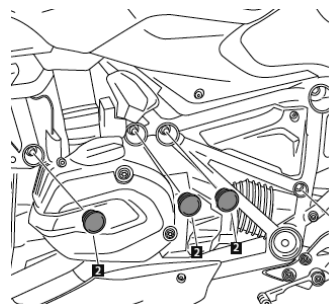

Kit consists of five pieces.
 Three caps for the left side (check drawing).
 Two caps for the right side.
 Be sure that the holes are clean before you cover them.

ID.	PART	DESCRIPTION	QTY.
1		Cap Ø24mm	5

2 FUNCTIONALITIES

Cover hollow areas of chassis
 and improves look of the bike

MOUNTING INSTRUCTIONS

CAPS TO
DUCATI MULTISTRADA 1200/S/ENDURO/PRO Ref.: 9636

LEFT SIDE

RIGHT SIDE