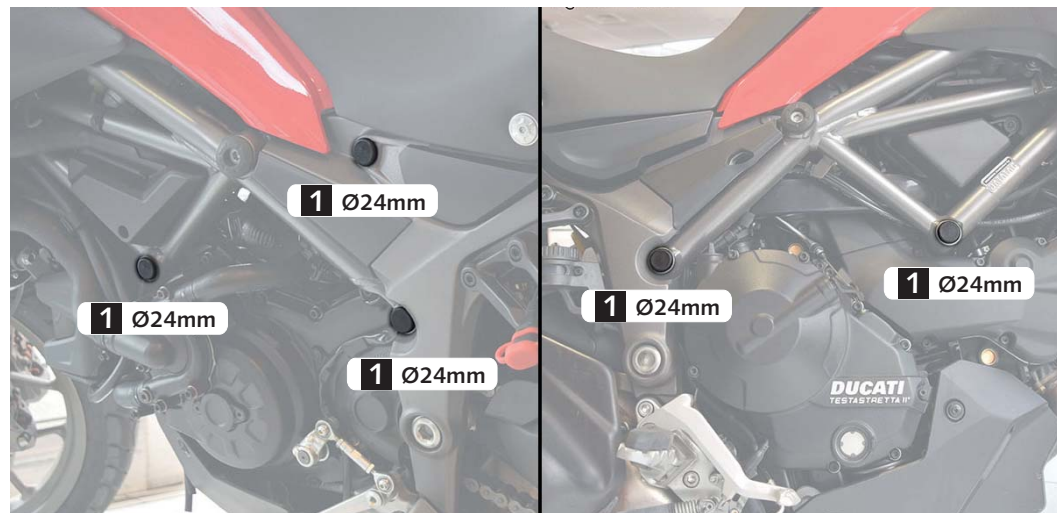

Kit consists of five pieces.
 Three caps for the left side (check drawing).
 Two caps for the right side.
 Be sure that the holes are clean before you cover them.

ID.	PART	DESCRIPTION	QTY.
1		Cap Ø24mm	5

2 FUNCTIONALITIES

Cover hollow areas of chassis
 and improves look of the bike

MOUNTING INSTRUCTIONS

CAPS TO
DUCATI MULTISTRADA 1200/S/ENDURO/PRO Ref.: 9636

LEFT SIDE

RIGHT SIDE