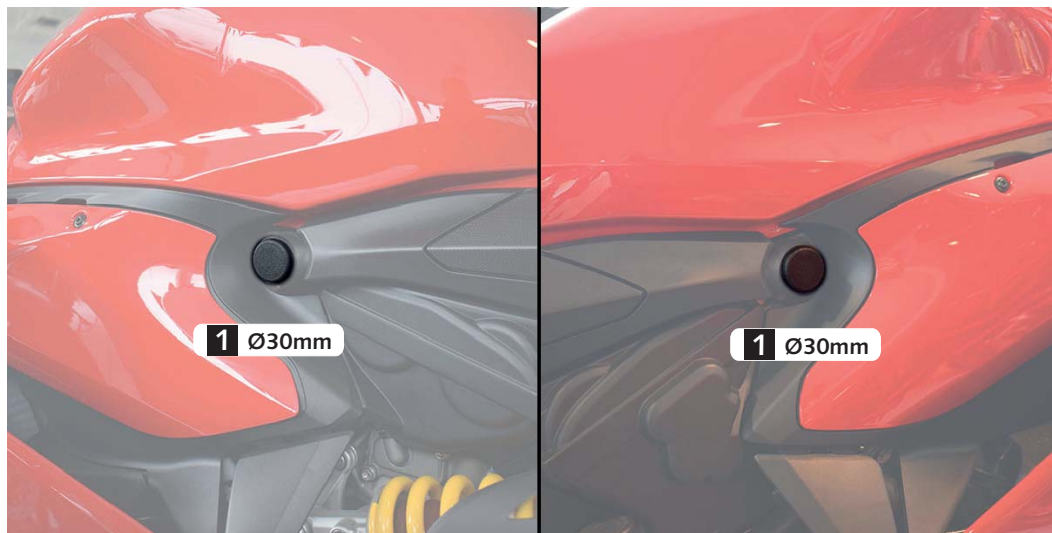

MOUNTING INSTRUCTIONS

CAPS TO
DUCATI 899 PANIGALE / 959 PANIGALE

Ref.: 9631

LEFT SIDE