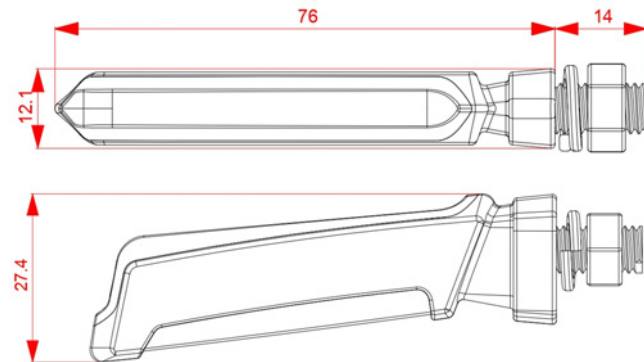

TECHNICAL FEATURES

TURN SIGNAL

E-mark certification

HOMOLOGATED

DIMENSIONS

When it comes to quality motorcycle signal lights & components, Puig is the brand you can depend on.