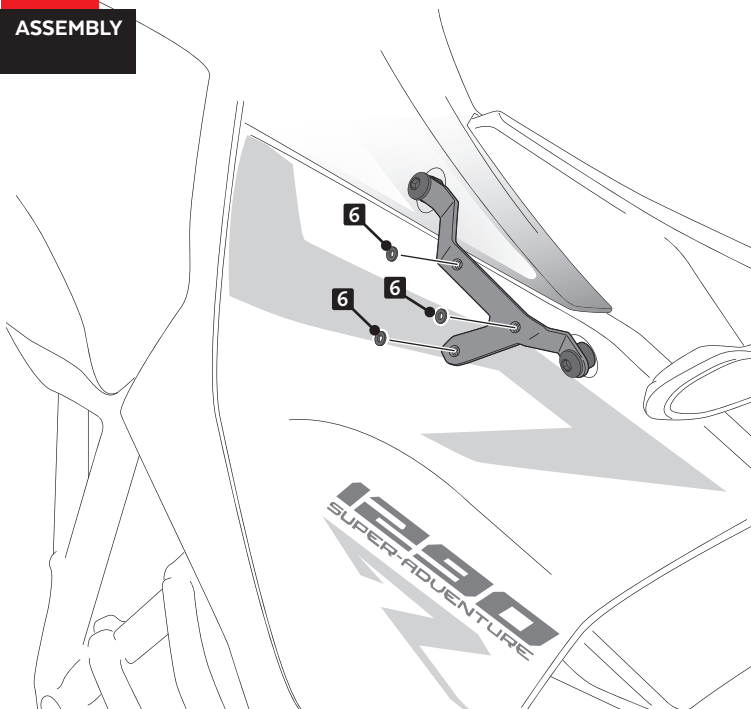

N° 2,5
N° 3

ID	PART	DESCRIPTION	QTY	REF
1		Right deflector	1	9623WM3
2		Left deflector	1	9623WM3
3		Right metal support (R)	1	SOPOR-2P-14-9623
4		Left metal support (L)	1	SOPOR-2P-14-9623
5		M4x10 ISO7380 allen screw	6	TORNI-I7380-645
6		M4x0.5 nylon washer	12	ARNV00000000311
7		Ø4,5x Ø11,5 x 2 rubber washer	4	ARAND-EPDM--722
8		M5x20 Ø11 ISO 7380 Allen screw	2	TORNI-I7380-730
9		M5x25 Ø11 ISO 7380 Allen screw	2	TORNI-I7380-766
10		Ø8,5 x Ø14 x 6 arrowhead	2	CASQUI-----208
11		Ø8,5 x Ø14 x 9 arrowhead	2	CASQUI_____0100

KTM 1290 SUPER ADVENTURE-R-S-T '17- / 1090 ADVENTURE-R '17-

MOUNTING INSTRUCTIONS

1

DISASSEMBLY

2

ASSEMBLY

3

ASSEMBLY

4

ASSEMBLY

KTM 1290 SUPER ADVENTURE-R-S-T '17- / 1090 ADVENTURE-R '17-

MOUNTING INSTRUCTIONS

5

DISASSEMBLY

6

ASSEMBLY