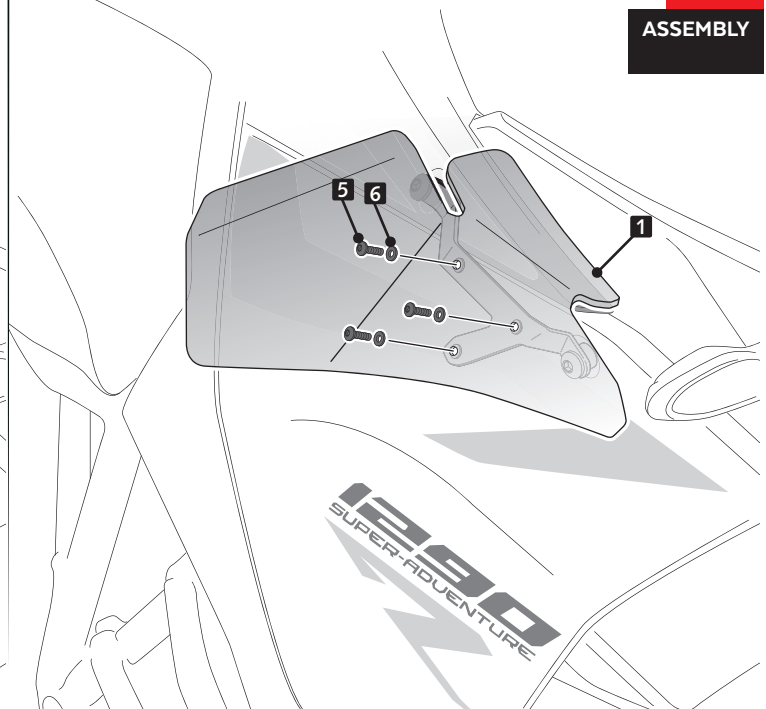

N° 2,5
N° 3

ID	PART	DESCRIPTION	QTY	REF
1		Right deflector	1	9623WM3
2		Left deflector	1	9623WM3
3		Right metal support (R)	1	SOPOR-2P-14-9623
4		Left metal support (L)	1	SOPOR-2P-14-9623
5		M4x10 ISO7380 allen screw	6	TORNI-I7380-645
6		M4x0.5 nylon washer	12	ARNV00000000311
7		Ø4,5x Ø11,5 x 2 rubber washer	4	ARAND-EPDM--722
8		M5x20 Ø11 ISO 7380 Allen screw	2	TORNI-I7380-730
9		M5x25 Ø11 ISO 7380 Allen screw	2	TORNI-I7380-766
10		Ø8,5 x Ø14 x 6 arrowhead	2	CASQUI-----208
11		Ø8,5 x Ø14 x 9 arrowhead	2	CASQUI_____0100

KTM 1290 SUPER ADVENTURE-R-S-T '17- / 1090 ADVENTURE-R '17-

MOUNTING INSTRUCTIONS

1

DISASSEMBLY

2

ASSEMBLY

3

ASSEMBLY

4

ASSEMBLY

KTM 1290 SUPER ADVENTURE-R-S-T '17- / 1090 ADVENTURE-R '17-

MOUNTING INSTRUCTIONS

5

DISASSEMBLY

6

ASSEMBLY