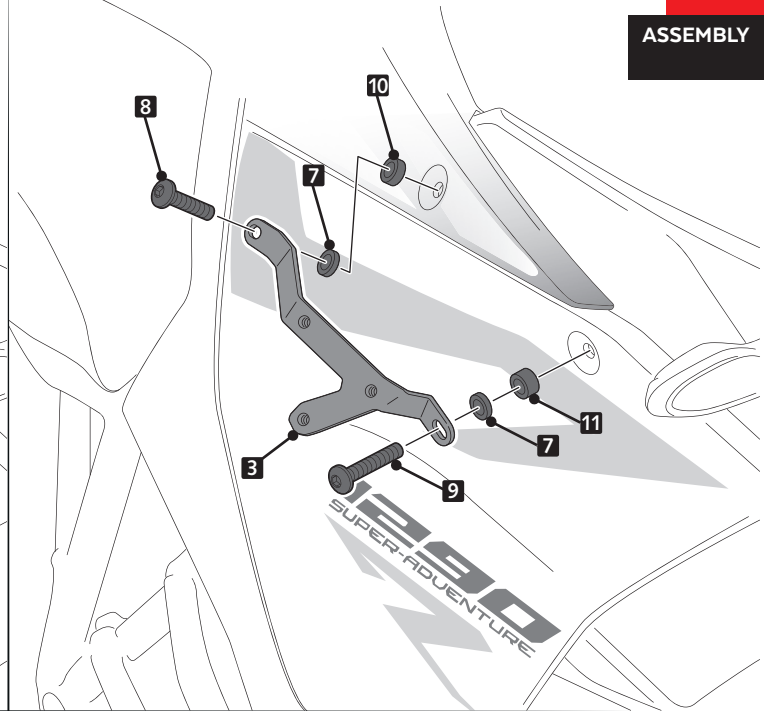

N° 2,5
N° 3

ID	PART	DESCRIPTION	QTY	REF
1		Right deflector	1	9623WM3
2		Left deflector	1	9623WM3
3		Right metal support (R)	1	SOPOR-2P-14-9623
4		Left metal support (L)	1	SOPOR-2P-14-9623
5		M4x10 ISO7380 allen screw	6	TORNI-I7380-645
6		M4x0.5 nylon washer	12	ARNV00000000311
7		Ø4,5x Ø11,5 x 2 rubber washer	4	ARAND-EPDM--722
8		M5x20 Ø11 ISO 7380 Allen screw	2	TORNI-I7380-730
9		M5x25 Ø11 ISO 7380 Allen screw	2	TORNI-I7380-766
10		Ø8,5 x Ø14 x 6 arrowhead	2	CASQUI-----208
11		Ø8,5 x Ø14 x 9 arrowhead	2	CASQUI_____0100

KTM 1290 SUPER ADVENTURE-R-S-T '17- / 1090 ADVENTURE-R '17-

MOUNTING INSTRUCTIONS

1

DISASSEMBLY

2

ASSEMBLY

3

ASSEMBLY

4

ASSEMBLY

KTM 1290 SUPER ADVENTURE-R-S-T '17- / 1090 ADVENTURE-R '17-

MOUNTING INSTRUCTIONS

5

DISASSEMBLY

6

ASSEMBLY

7

ASSEMBLY

8

ASSEMBLY