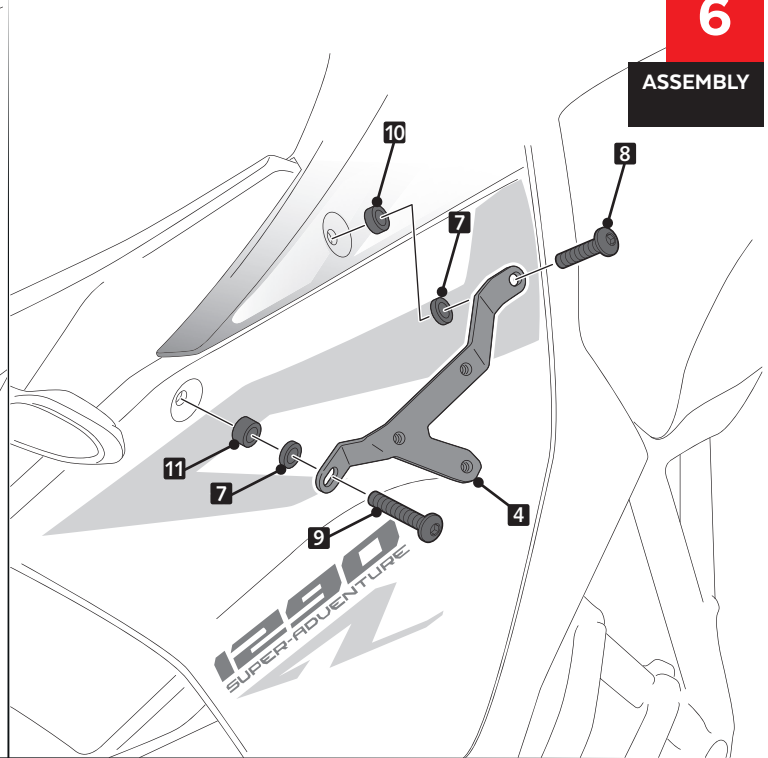

N° 2,5
N° 3

ID	PART	DESCRIPTION	QTY	REF
1		Right deflector	1	9623WM3
2		Left deflector	1	9623WM3
3		Right metal support (R)	1	SOPOR-2P-14-9623
4		Left metal support (L)	1	SOPOR-2P-14-9623
5		M4x10 ISO7380 allen screw	6	TORNI-I7380-645
6		M4x0.5 nylon washer	12	ARNV00000000311
7		Ø4,5x Ø11,5 x 2 rubber washer	4	ARAND-EPDM--722
8		M5x20 Ø11 ISO 7380 Allen screw	2	TORNI-I7380-730
9		M5x25 Ø11 ISO 7380 Allen screw	2	TORNI-I7380-766
10		Ø8,5 x Ø14 x 6 arrowhead	2	CASQUI-----208
11		Ø8,5 x Ø14 x 9 arrowhead	2	CASQUI_____0100

KTM 1290 SUPER ADVENTURE-R-S-T '17- / 1090 ADVENTURE-R '17-

MOUNTING INSTRUCTIONS

1

DISASSEMBLY

2

ASSEMBLY

3

ASSEMBLY

4

ASSEMBLY

KTM 1290 SUPER ADVENTURE-R-S-T '17- / 1090 ADVENTURE-R '17-

MOUNTING INSTRUCTIONS

5

DISASSEMBLY

6

ASSEMBLY

7

ASSEMBLY

8

ASSEMBLY