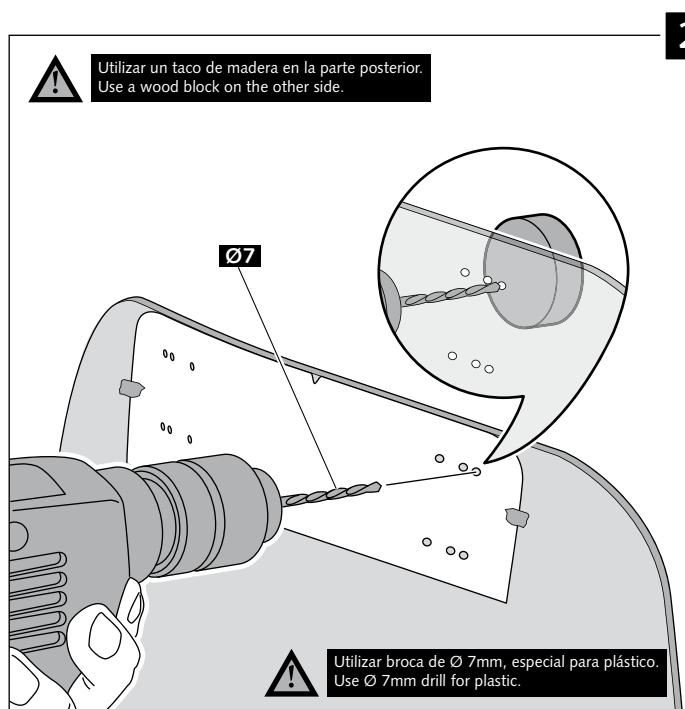

MULTI-ADJUSTABLE VISOR

MOUNTING INSTRUCTIONS

TYPE A