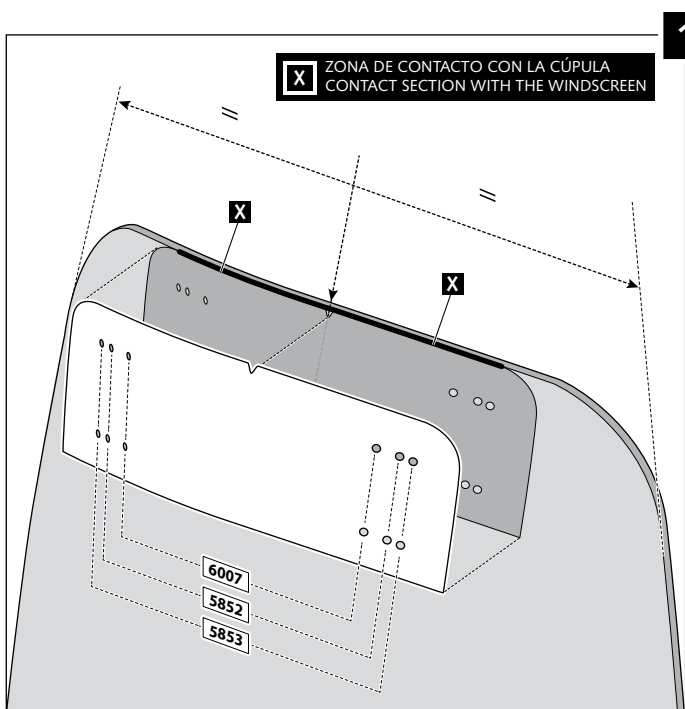

MULTI-ADJUSTABLE VISOR

MOUNTING INSTRUCTIONS

TYPE A