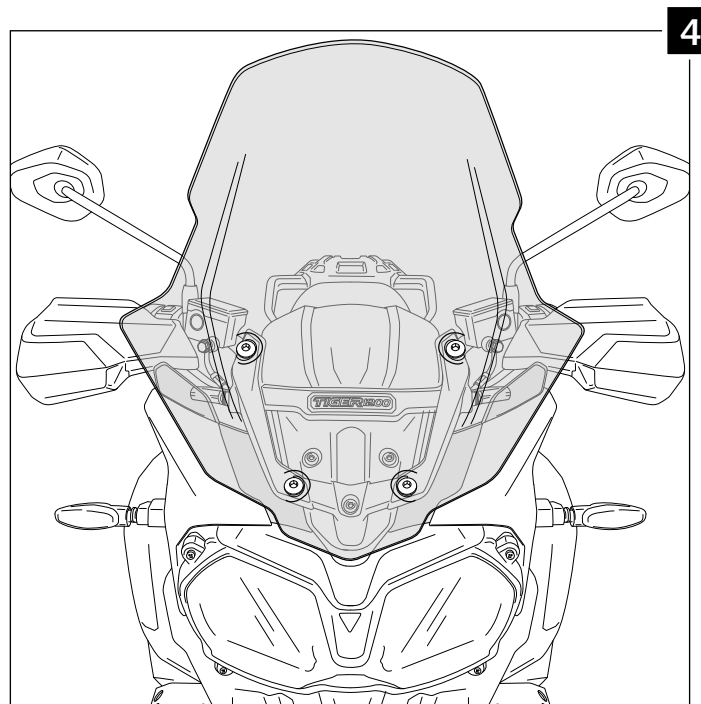

TOURING SCREEN FOR TRIUMPH TIGER EXPLORER XC/ XR/ XRX/ XRT/ XCX/ XCA '18-'19

MOUNTING INSTRUCTIONS