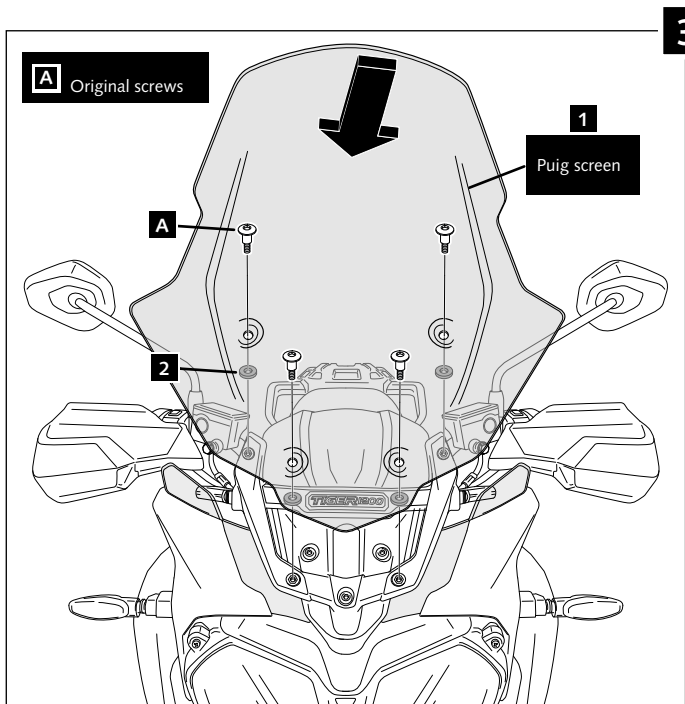

TOURING SCREEN FOR TRIUMPH TIGER EXPLORER XC/ XR/ XRX/ XRT/ XCX/ XCA '18-'19

MOUNTING INSTRUCTIONS