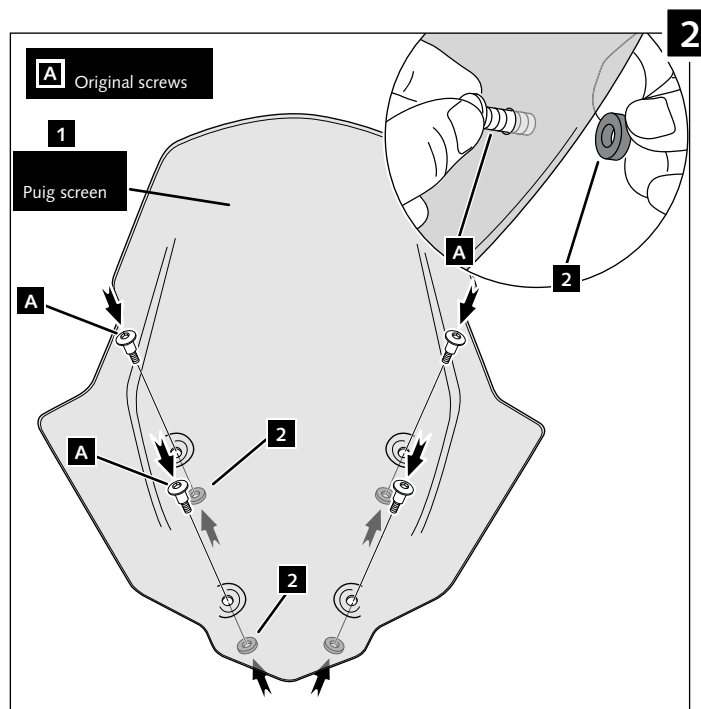

TOURING SCREEN FOR TRIUMPH TIGER EXPLORER XC/ XR/ XRX/ XRT/ XCX/ XCA '18-'19

MOUNTING INSTRUCTIONS