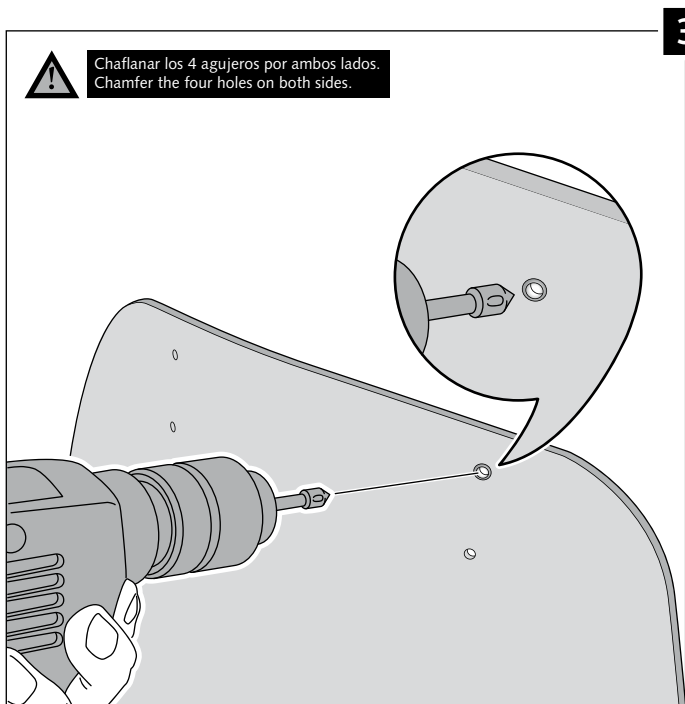

MULTI-ADJUSTABLE VISOR

MOUNTING INSTRUCTIONS

TYPE A