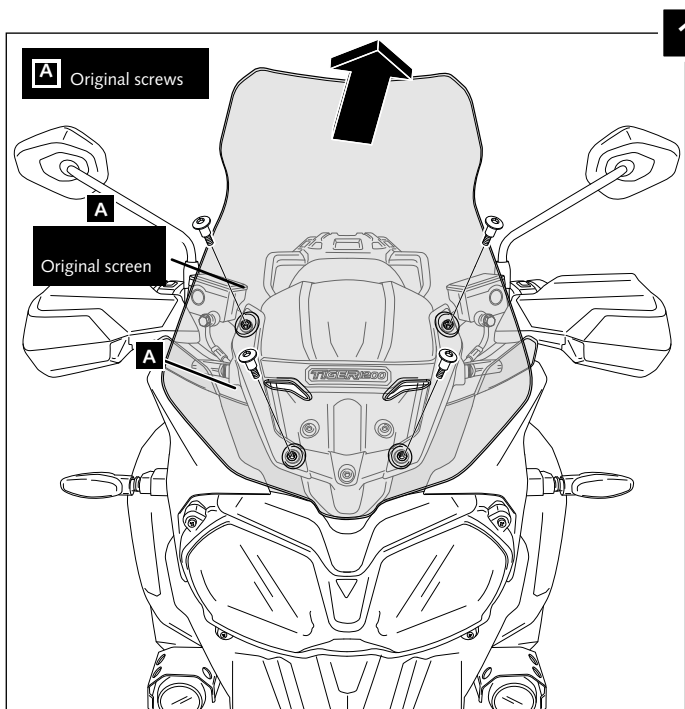

TOURING SCREEN FOR TRIUMPH TIGER EXPLORER XC/ XR/ XRX/ XRT/ XCX/ XCA '18-'19

MOUNTING INSTRUCTIONS