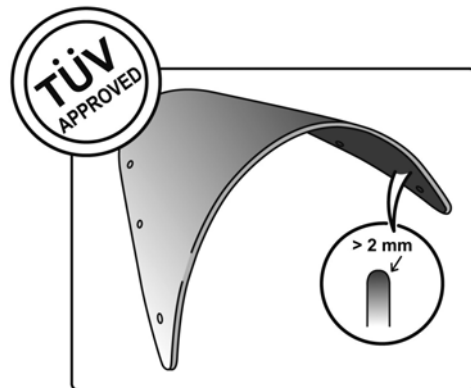

## TECHNICAL FEATURES

ROUNDED CONTOUR-PROFILE

TÜV APPROVED