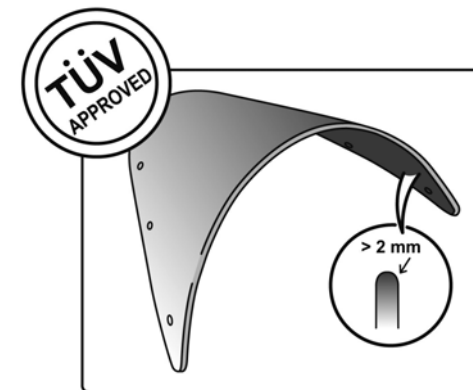

## TECHNICAL FEATURES

Check the ABE HOMOLOGATION document if the product is homologated for your motorcycle

ROUNDED CONTOUR-PROFILE

TÜV APPROVED