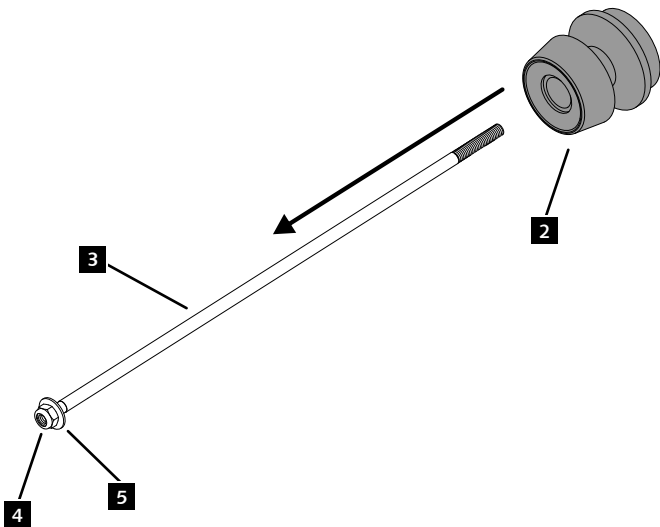

DUCATI MONSTER 1200S '17 DUCATI MULTISTRADA 1260 '18

MOUNTING INSTRUCTIONS

1

ASSEMBLY