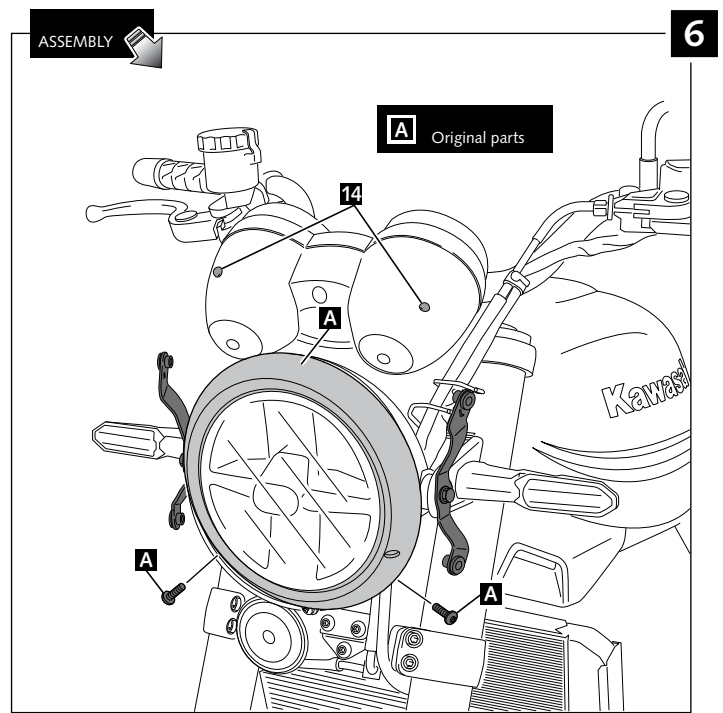

- RETRO WINDSCREEN FOR - KAWASAKI Z900RS '18-

- MOUNTING INSTRUCTIONS -