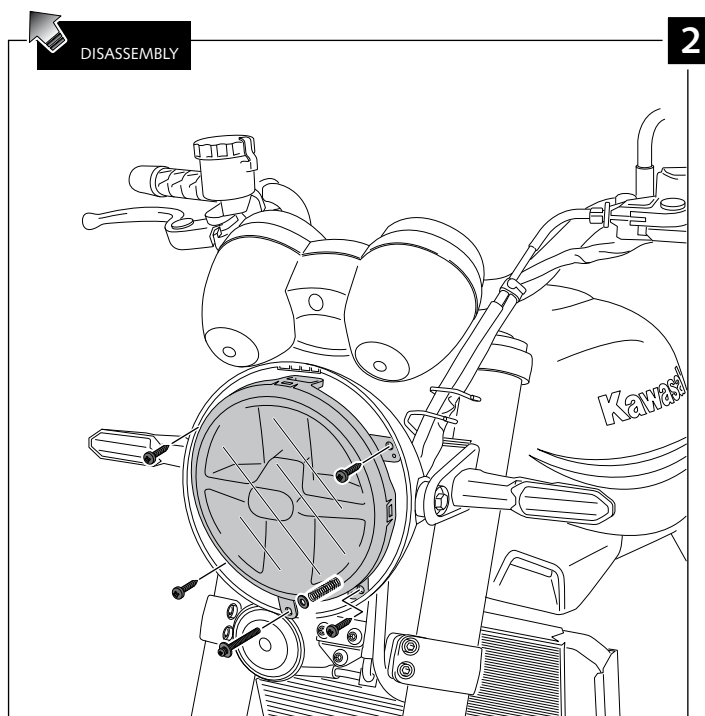

- RETRO WINDSCREEN FOR - KAWASAKI Z900RS '18-

- MOUNTING INSTRUCTIONS -