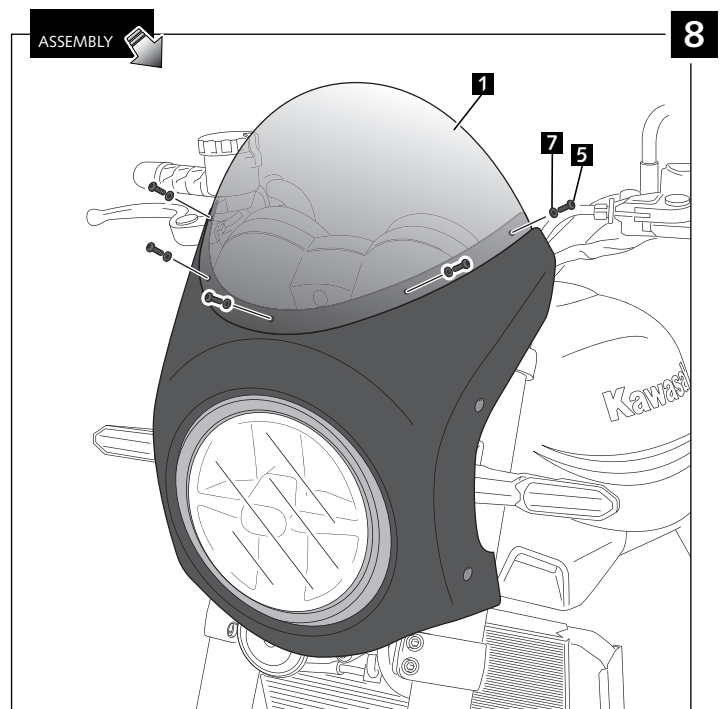

- RETRO WINDSCREEN FOR - KAWASAKI Z900RS '18-

- MOUNTING INSTRUCTIONS -