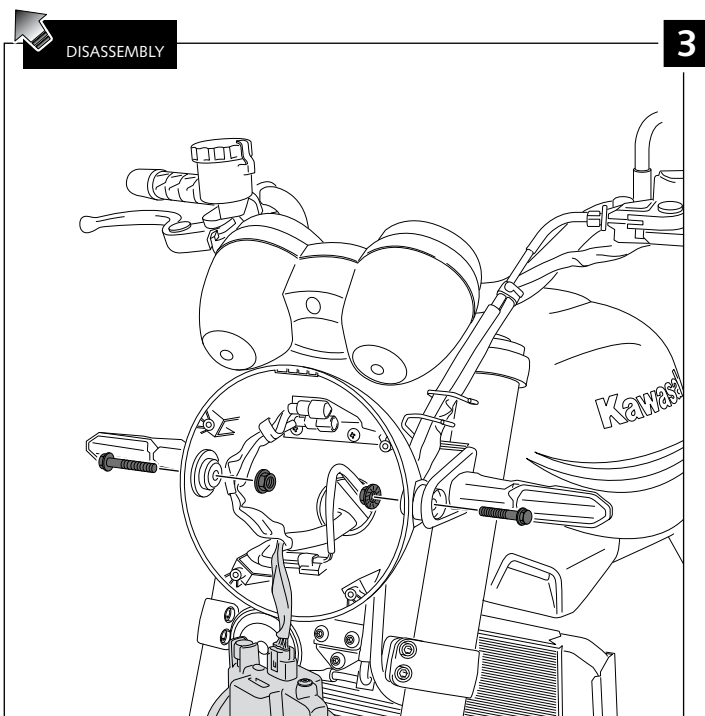

- RETRO WINDSCREEN FOR - KAWASAKI Z900RS '18-

- MOUNTING INSTRUCTIONS -