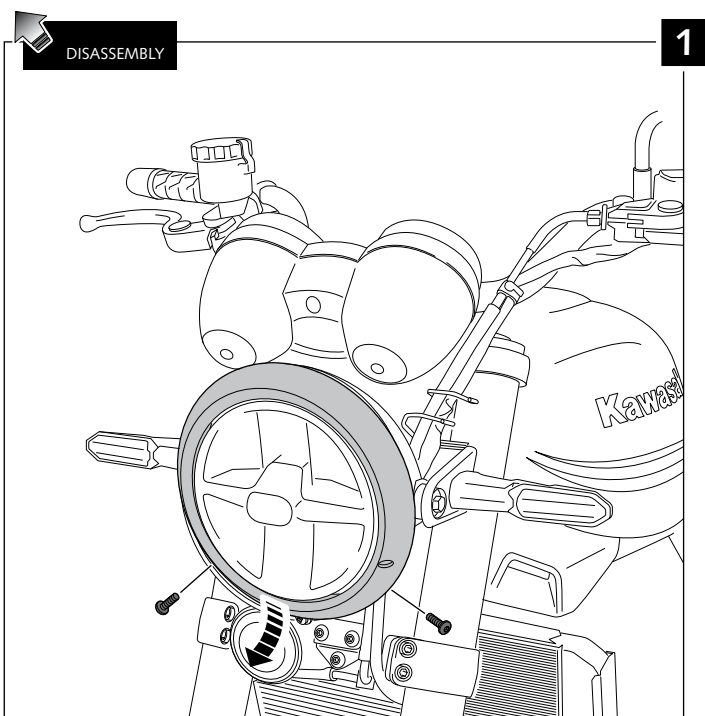

- RETRO WINDSCREEN FOR - KAWASAKI Z900RS '18-

- MOUNTING INSTRUCTIONS -