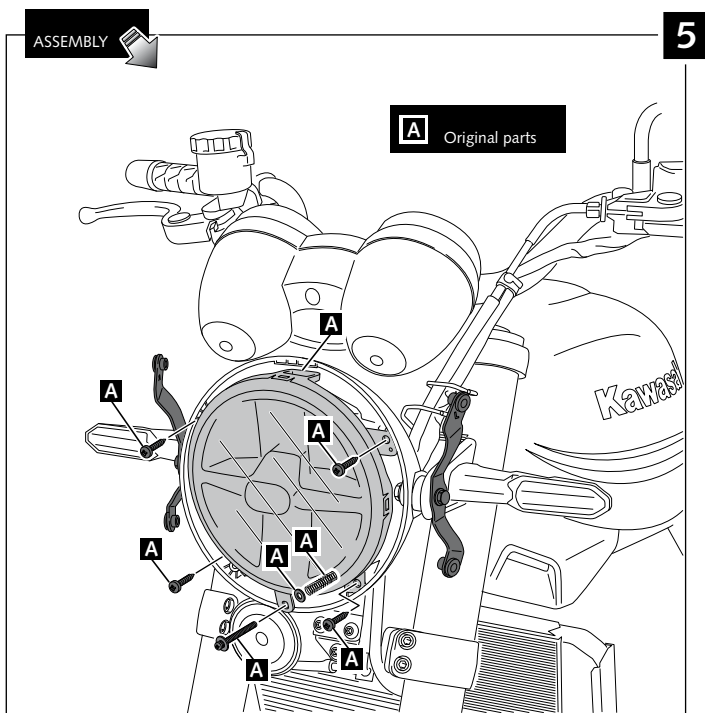

- RETRO WINDSCREEN FOR - KAWASAKI Z900RS '18-

- MOUNTING INSTRUCTIONS -