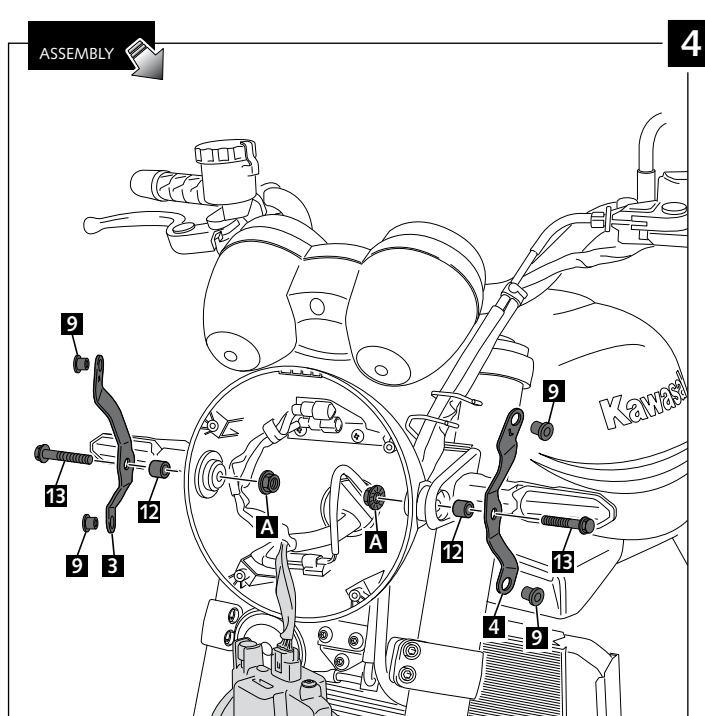

- RETRO WINDSCREEN FOR - KAWASAKI Z900RS '18-

- MOUNTING INSTRUCTIONS -