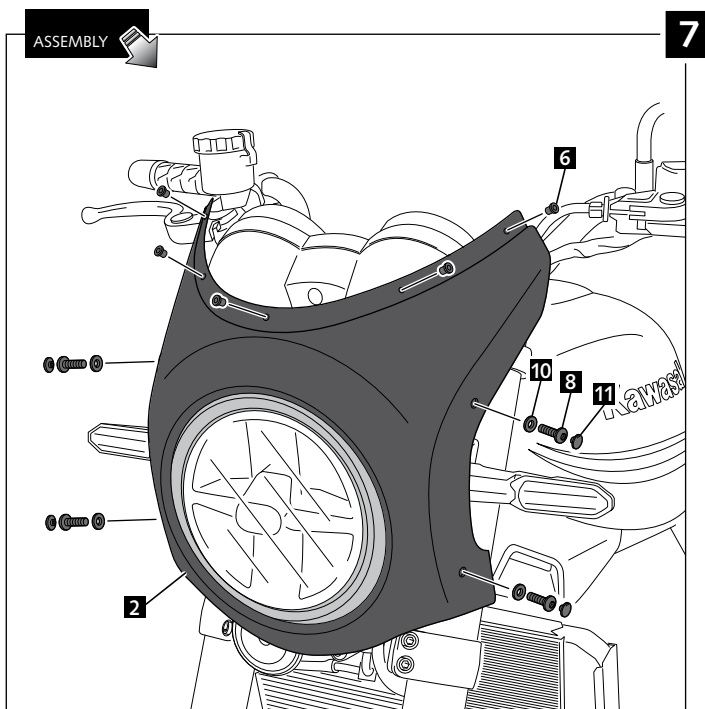

- RETRO WINDSCREEN FOR - KAWASAKI Z900RS '18-

- MOUNTING INSTRUCTIONS -