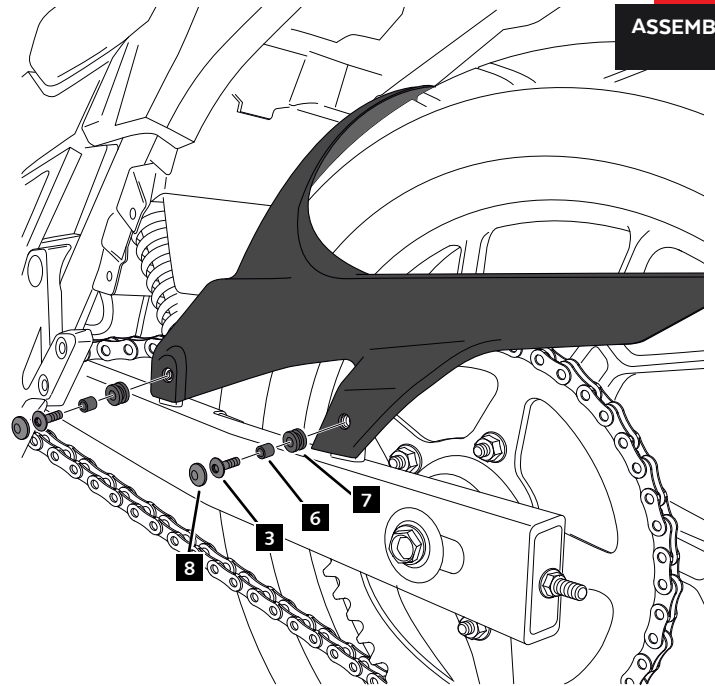

SUZUKI V-STROM 250 '17-

MOUNTING INSTRUCTIONS

1

DISASSEMBLY

2

DISASSEMBLY

3

ASSEMBLY

4

ASSEMBLY