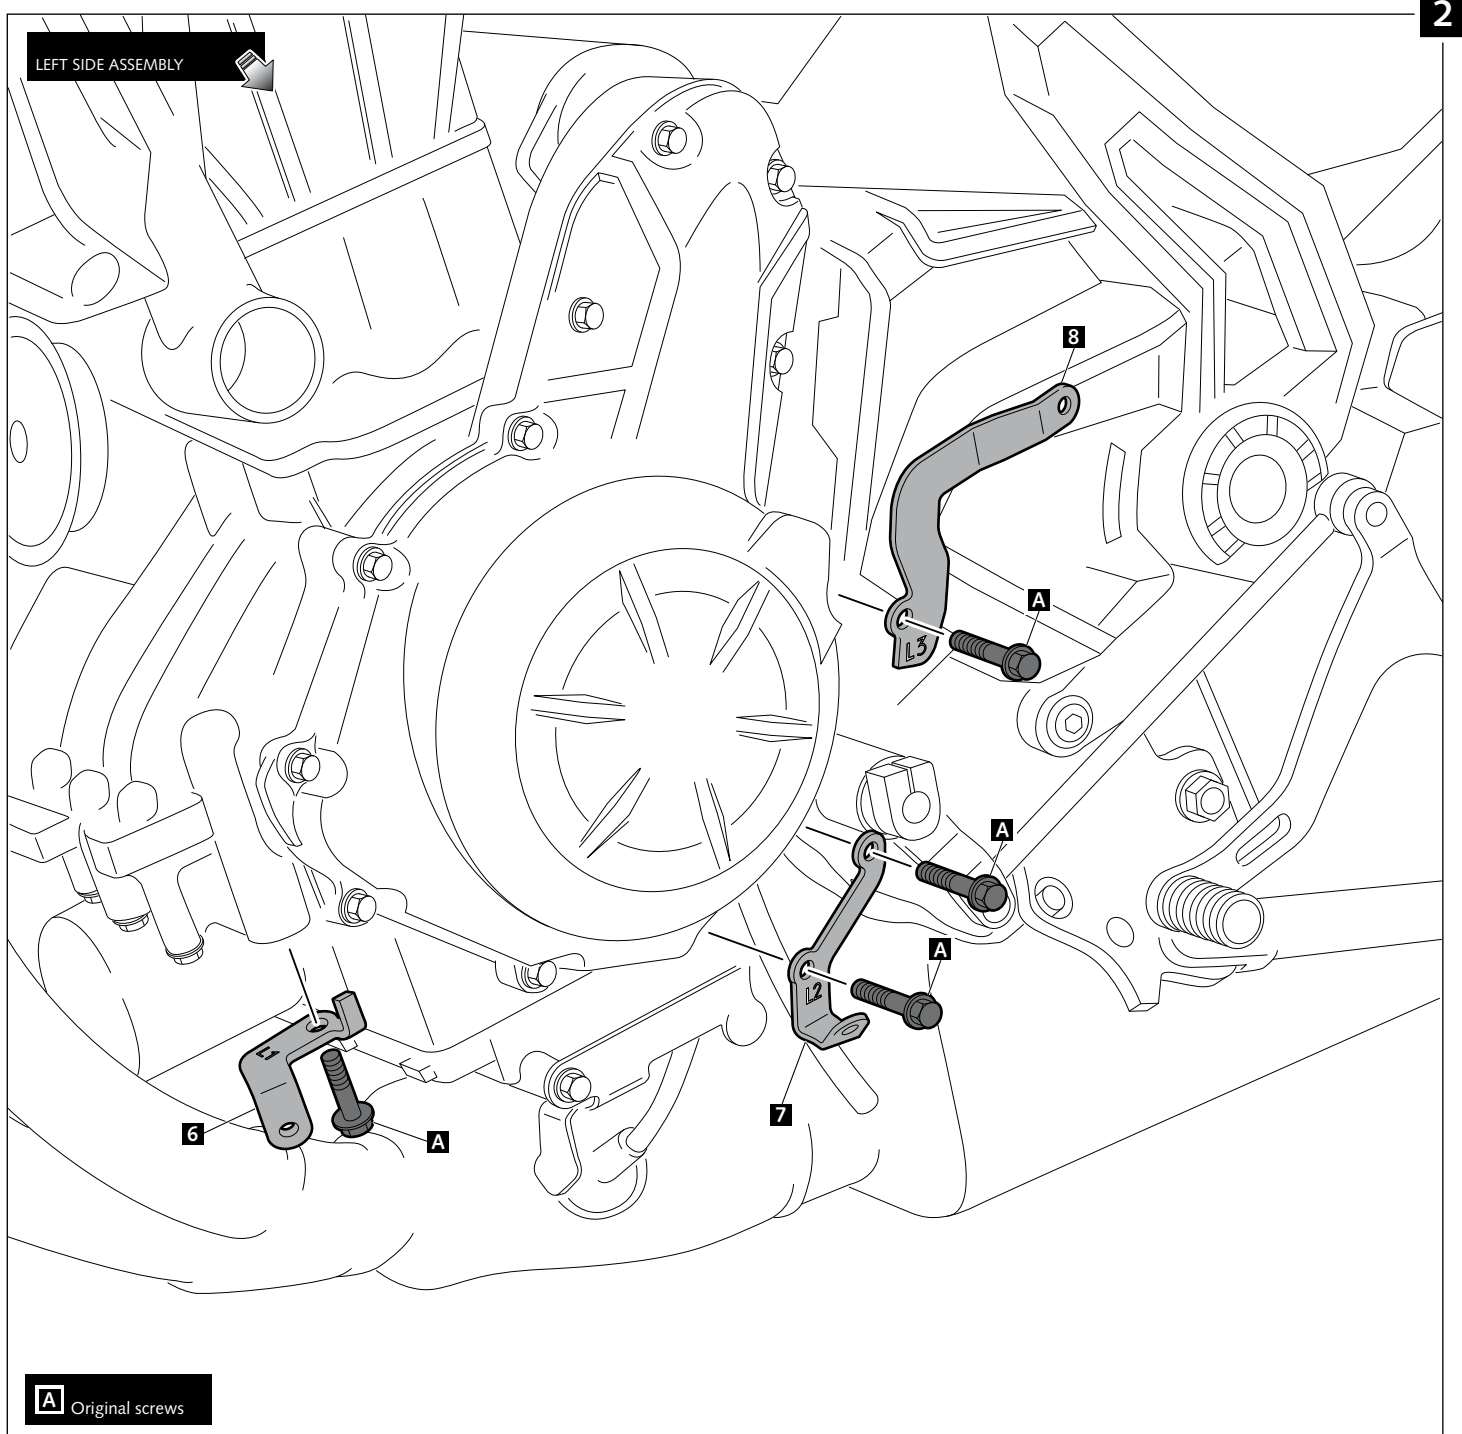

ID.	PART	DESCRIP.	QTY.
1		Right lateral spoiler	1
2		Left lateral spoiler	1
3		Central spoiler	1
4		Upper aluminium cover	1
5		Lower aluminium cover	1
6		Front left support (L1)	1)
7		Central left support (L2)	1
8		Rear left support (L3)	1

ID.	PART	DESCRIP.	QTY.
9		Front right support (R1)	1)
10		Central right support (R2)	1
11		Rear right support (R3)	1
12		M5x16 Ø11 ISO 7380 Allen screw	13
13		M5 Silentblock	7
14		Ø12xØ6x9mm Silentblock	6
15		Ø12xØ6,8x7,3mm Busch with flange	6
16		M5 ISO 7380 screw cap	13
17		Stickers set	1

- ENGINE SPOILER FOR -
KAWASAKI Z650

- MOUNTING INSTRUCTIONS -

1

RIGHT SIDE ASSEMBLY

A Original screws

- ENGINE SPOILER FOR -
KAWASAKI Z650

- MOUNTING INSTRUCTIONS -

- ENGINE SPOILER FOR - KAWASAKI Z650