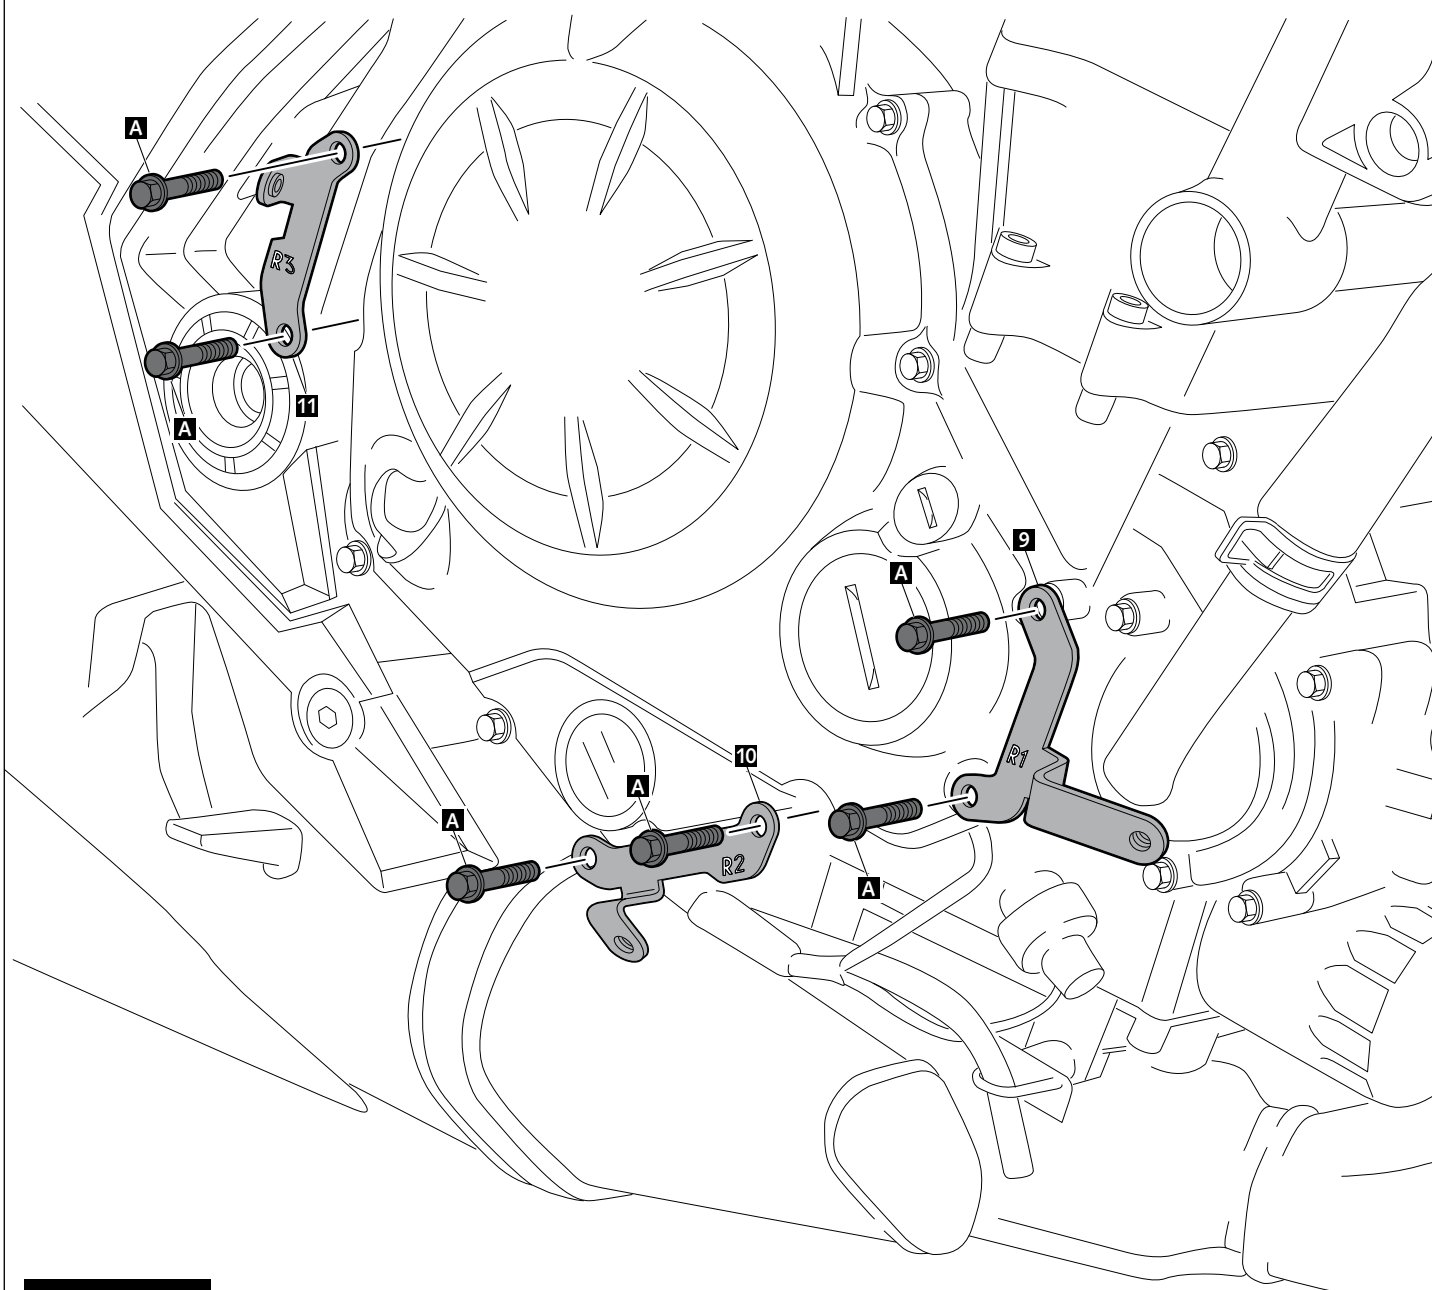

ID.	PART	DESCRIP.	QTY.
1		Right lateral spoiler	1
2		Left lateral spoiler	1
3		Central spoiler	1
4		Upper aluminium cover	1
5		Lower aluminium cover	1
6		Front left support (L1)	1)
7		Central left support (L2)	1
8		Rear left support (L3)	1

ID.	PART	DESCRIP.	QTY.
9		Front right support (R1)	1)
10		Central right support (R2)	1
11		Rear right support (R3)	1
12		M5x16 Ø11 ISO 7380 Allen screw	13
13		M5 Silentblock	7
14		Ø12xØ6x9mm Silentblock	6
15		Ø12xØ6,8x7,3mm Busch with flange	6
16		M5 ISO 7380 screw cap	13
17		Stickers set	1

- ENGINE SPOILER FOR -
KAWASAKI Z650

- MOUNTING INSTRUCTIONS -

1

RIGHT SIDE ASSEMBLY

A Original screws

- ENGINE SPOILER FOR -
KAWASAKI Z650

- MOUNTING INSTRUCTIONS -

- ENGINE SPOILER FOR - KAWASAKI Z650