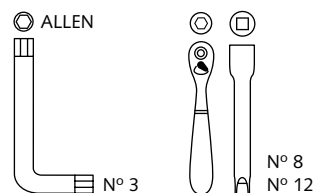

- ENGINE SPOILER FOR - KAWASAKI Z650

Ref.: 9589 J
(Black colour)

Ref.: 9589 C
(Carbon look)

1 person

40 min

- Easy

- Intermediate

- Difficult

ID.	PART	DESCRIP.	QTY.
1		Right lateral spoiler	1
2		Left lateral spoiler	1
3		Central spoiler	1
4		Upper aluminium cover	1
5		Lower aluminium cover	1
6		Front left support (L1)	1)
7		Central left support (L2)	1
8		Rear left support (L3)	1

ID.	PART	DESCRIP.	QTY.
9		Front right support (R1)	1)
10		Central right support (R2)	1
11		Rear right support (R3)	1
12		M5x16 Ø11 ISO 7380 Allen screw	13
13		M5 Silentblock	7
14		Ø12xØ6x9mm Silentblock	6
15		Ø12xØ6,8x7,3mm Busch with flange	6
16		M5 ISO 7380 screw cap	13
17		Stickers set	1

- ENGINE SPOILER FOR -
KAWASAKI Z650

- MOUNTING INSTRUCTIONS -

1

RIGHT SIDE ASSEMBLY

A Original screws

- ENGINE SPOILER FOR -
KAWASAKI Z650

- MOUNTING INSTRUCTIONS -

- ENGINE SPOILER FOR - KAWASAKI Z650