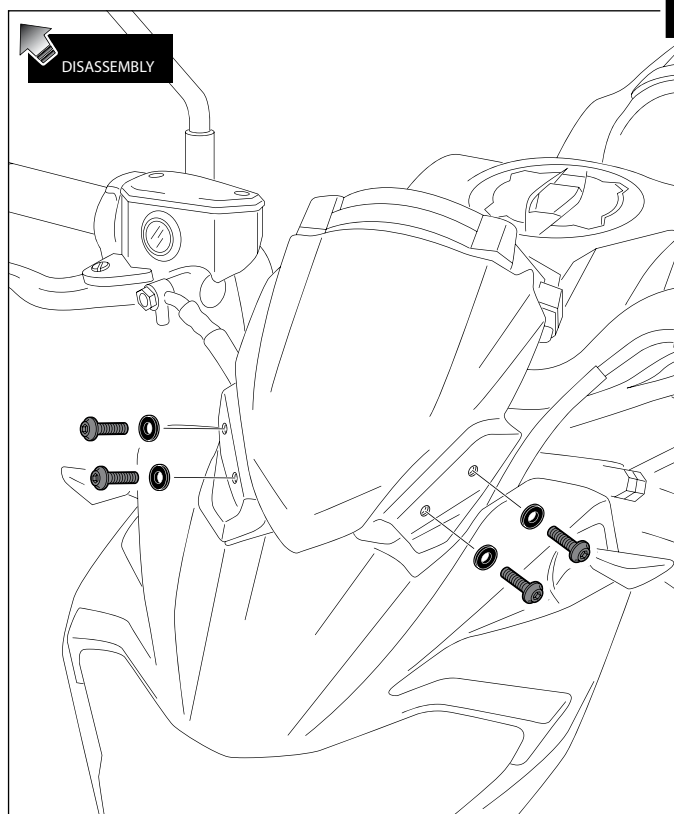

WINDSHIELD FOR

KAWASAKI Z650

Ref.: 9588
(Mod. SPORT)

Ref.: 9369
(Mod. TOURING)

Mod. SPORT

Mod. TOURING

 1 person	 15 min	<input type="checkbox"/> Easy		 ALLEN Nº 3 Nº 4
---	---	-------------------------------	---	--

ID.	PART	DESCRIP.	QTY.
1		SPORT windshield (Ref. 9588)	1
		TOURING windshield (Ref. 9369)	
2		Right metal support	1
3		Left metal support	1
4		M5x16 Ø11 ISO 7380 Allen screw	4
5		M5x20 Ø11 ISO 7380 Allen screw	4
6		M5 Silentblock	4
7		M5x0,5 nylon washer	4
8		Ø6.2xØ12x3mm nylon washer	4
9		5 ISO 7380 screw cap	4