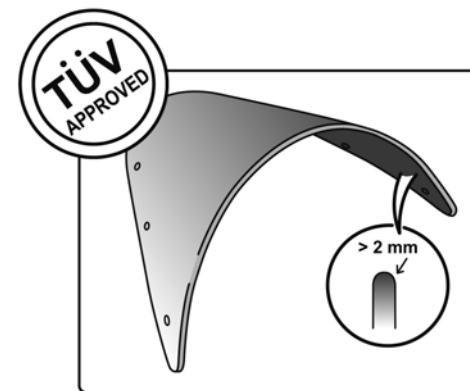

TECHNICAL FEATURES

ROUNDED CONTOUR-PROFILE

Check the ABE HOMOLOGATION document if the product is homologated for your motorcycle

TÜV APPROVED