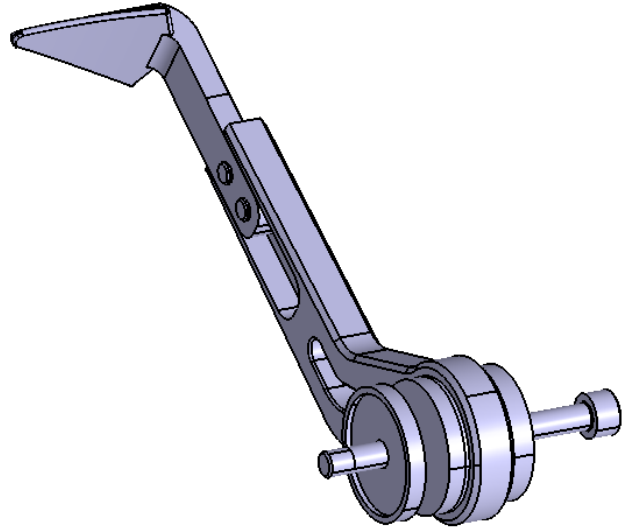

Brake Lever Protector

Brake Lever Protector

REF.9582N

REF.9582N