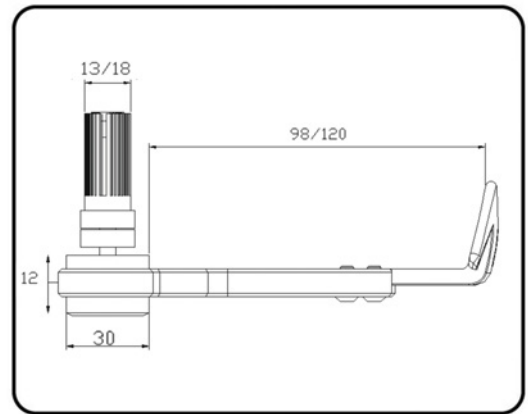

Brake Lever Protector

Brake Lever Protector

REF.9582N

REF.9582N