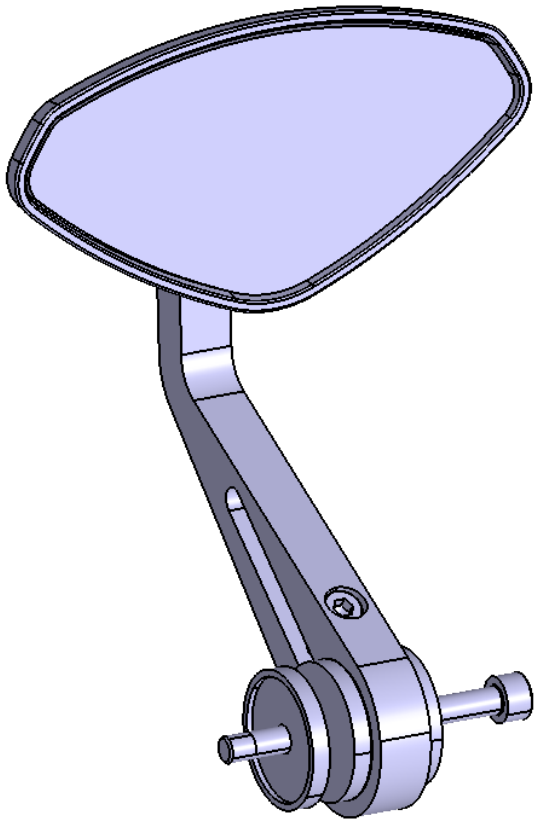

Brake Lever Protector

Brake Lever Protector

REF.9582N

REF.9582N