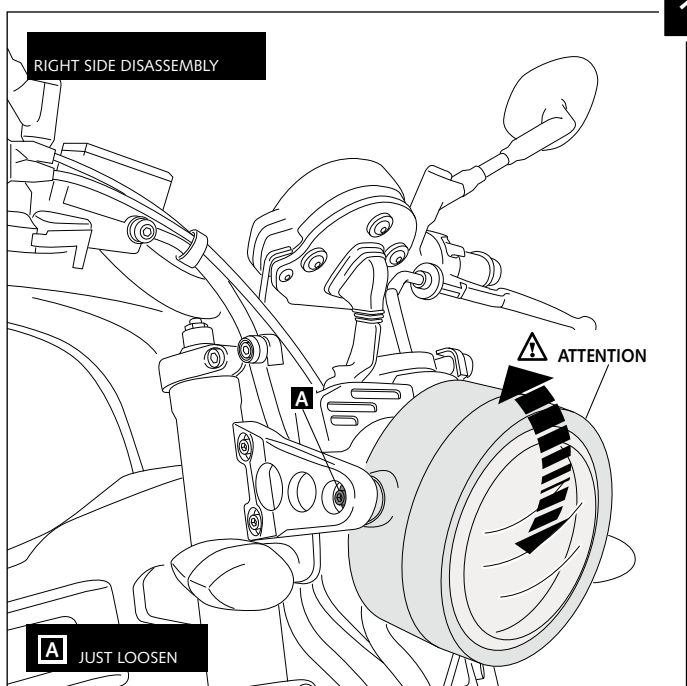

- WINDSHIELD FOR - YAMAHA XSR 700 - XSR 900

YAMAHA XSR 700

Ref.: 9560
black colour

Ref.: 9561
carbon look

YAMAHA XSR 900

ID.	PART	DESCRIPTION	QTY.
1		Vision fairing	1
2		Vision screen	1
3		Right metal support	1
4		Left metal support	1
5		M6x25 ISO 7380 Allen Screw (black)	6
6		Ø int. 6 x Ø 12 x 8,5mm arrowhead	6
7		M6x8 ISO 7380 Allen Screw	4
8		Ø6x1 nylon washer	4
9		M5 Silentblock	3
10		M5x16 ISO 7380 Allen Screw (black)	3
11		M5x0,5 nylon washer	3
12		M5 ISO 7380 screw cap	3
13		M6x10 ISO 7380 Allen Screw (black)	2
14		M6 knurled nut	2
15		Black Trim length 300mm, 1mm thickness	1
16		Stikers set	1

2 fixing points

YAMAHA XSR 700

YAMAHA XSR 900

YAMAHA XSR 700

YAMAHA XSR 900

YAMAHA XSR 700

YAMAHA XSR 900

YAMAHA XSR 700