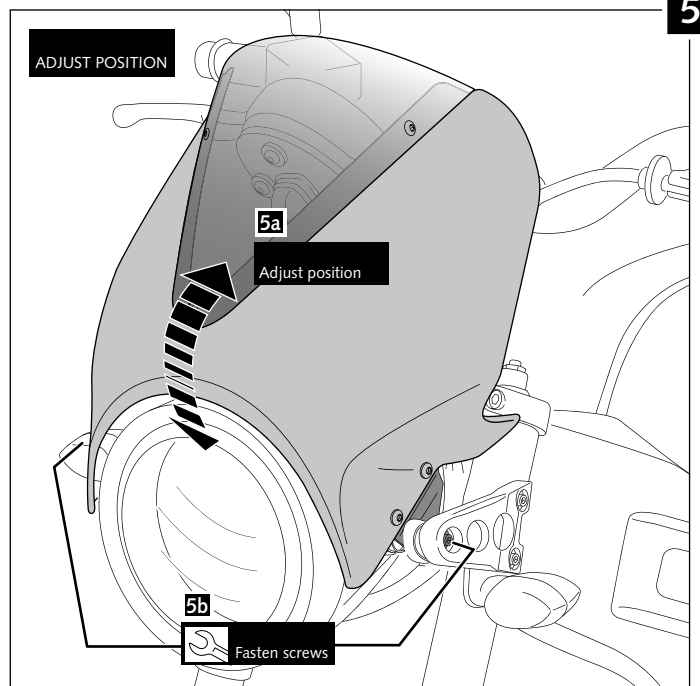

- WINDSHIELD FOR - YAMAHA XSR 700 - XSR 900

YAMAHA XSR 700

Ref.: 9560
black colour

Ref.: 9561
carbon look

YAMAHA XSR 900

ID.	PART	DESCRIPTION	QTY.
1		Vision fairing	1
2		Vision screen	1
3		Right metal support	1
4		Left metal support	1
5		M6x25 ISO 7380 Allen Screw (black)	6
6		Ø int. 6 x Ø 12 x 8,5mm arrowhead	6
7		M6x8 ISO 7380 Allen Screw	4
8		Ø6x1 nylon washer	4
9		M5 Silentblock	3
10		M5x16 ISO 7380 Allen Screw (black)	3
11		M5x0,5 nylon washer	3
12		M5 ISO 7380 screw cap	3
13		M6x10 ISO 7380 Allen Screw (black)	2
14		M6 knurled nut	2
15		Black Trim length 300mm, 1mm thickness	1
16		Stikers set	1

2 fixing points

YAMAHA XSR 700

YAMAHA XSR 900

YAMAHA XSR 700

YAMAHA XSR 900

YAMAHA XSR 700

YAMAHA XSR 900

YAMAHA XSR 700