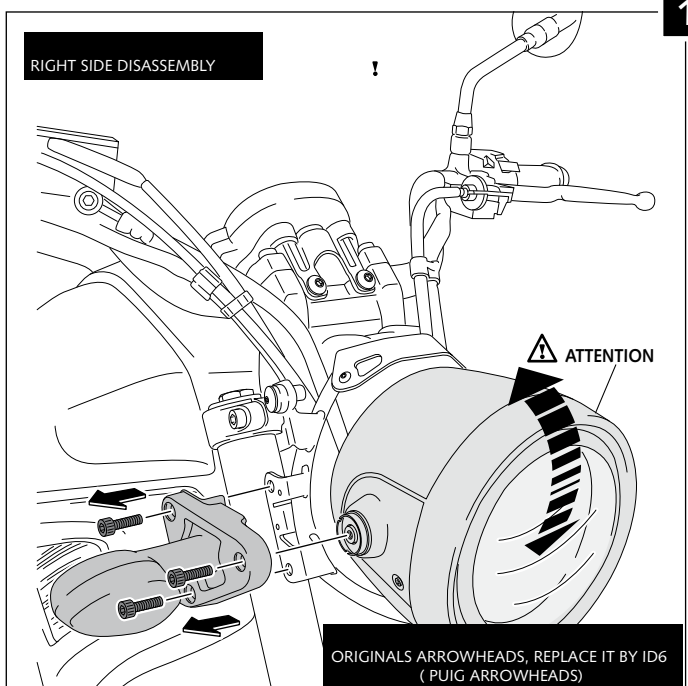

- WINDSHIELD FOR - YAMAHA XSR 700 - XSR 900

YAMAHA XSR 700

Ref.: 9560
black colour

Ref.: 9561
carbon look

YAMAHA XSR 900

ID.	PART	DESCRIPTION	QTY.
1		Vision fairing	1
2		Vision screen	1
3		Right metal support	1
4		Left metal support	1
5		M6x25 ISO 7380 Allen Screw (black)	6
6		Ø int. 6 x Ø 12 x 8,5mm arrowhead	6
7		M6x8 ISO 7380 Allen Screw	4
8		Ø6x1 nylon washer	4
9		M5 Silentblock	3
10		M5x16 ISO 7380 Allen Screw (black)	3
11		M5x0,5 nylon washer	3
12		M5 ISO 7380 screw cap	3
13		M6x10 ISO 7380 Allen Screw (black)	2
14		M6 knurled nut	2
15		Black Trim length 300mm, 1mm thickness	1
16		Stikers set	1

2 fixing points

YAMAHA XSR 700

YAMAHA XSR 900

YAMAHA XSR 700

YAMAHA XSR 900

YAMAHA XSR 700

YAMAHA XSR 900

YAMAHA XSR 700