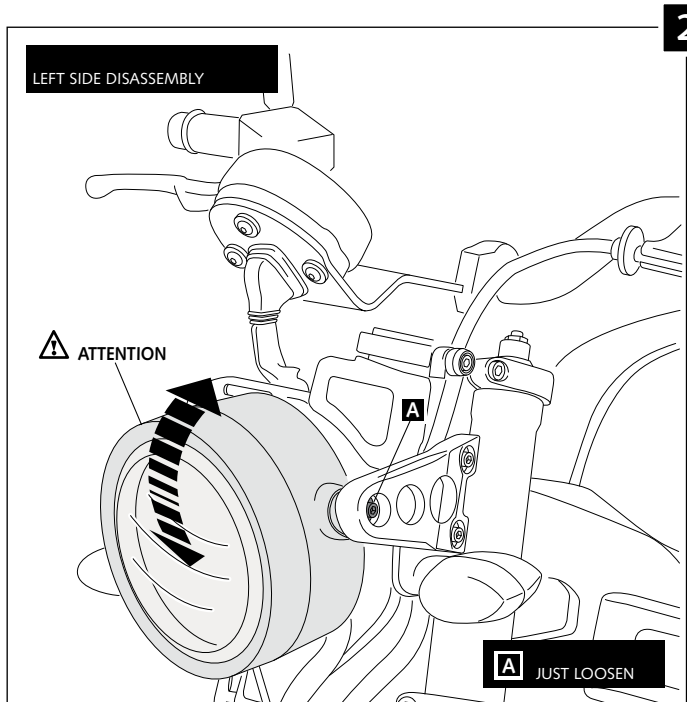

- WINDSHIELD FOR - YAMAHA XSR 700 - XSR 900

YAMAHA XSR 700

Ref.: 9560
black colour

Ref.: 9561
carbon look

YAMAHA XSR 900

ID.	PART	DESCRIPTION	QTY.
1		Vision fairing	1
2		Vision screen	1
3		Right metal support	1
4		Left metal support	1
5		M6x25 ISO 7380 Allen Screw (black)	6
6		Ø int. 6 x Ø 12 x 8,5mm arrowhead	6
7		M6x8 ISO 7380 Allen Screw	4
8		Ø6x1 nylon washer	4
9		M5 Silentblock	3
10		M5x16 ISO 7380 Allen Screw (black)	3
11		M5x0,5 nylon washer	3
12		M5 ISO 7380 screw cap	3
13		M6x10 ISO 7380 Allen Screw (black)	2
14		M6 knurled nut	2
15		Black Trim length 300mm, 1mm thickness	1
16		Stikers set	1

2 fixing points

YAMAHA XSR 700

YAMAHA XSR 900

YAMAHA XSR 700

YAMAHA XSR 900

YAMAHA XSR 700

YAMAHA XSR 900

YAMAHA XSR 700