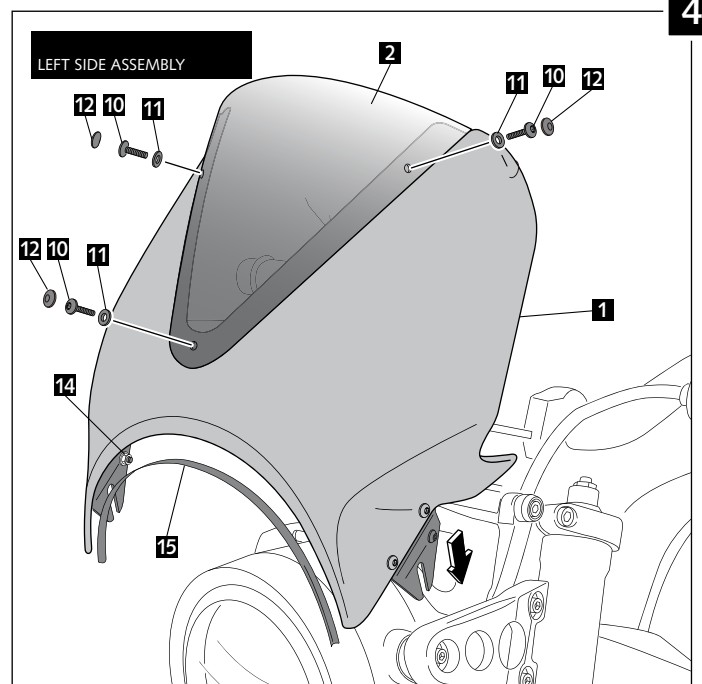

- WINDSHIELD FOR - YAMAHA XSR 700 - XSR 900

YAMAHA XSR 700

Ref.: 9560
black colour

Ref.: 9561
carbon look

YAMAHA XSR 900

ID.	PART	DESCRIPTION	QTY.
1		Vision fairing	1
2		Vision screen	1
3		Right metal support	1
4		Left metal support	1
5		M6x25 ISO 7380 Allen Screw (black)	6
6		Ø int. 6 x Ø 12 x 8,5mm arrowhead	6
7		M6x8 ISO 7380 Allen Screw	4
8		Ø6x1 nylon washer	4
9		M5 Silentblock	3
10		M5x16 ISO 7380 Allen Screw (black)	3
11		M5x0,5 nylon washer	3
12		M5 ISO 7380 screw cap	3
13		M6x10 ISO 7380 Allen Screw (black)	2
14		M6 knurled nut	2
15		Black Trim length 300mm, 1mm thickness	1
16		Stikers set	1

2 fixing points

YAMAHA XSR 700

YAMAHA XSR 900

YAMAHA XSR 700

YAMAHA XSR 900

YAMAHA XSR 700

YAMAHA XSR 900

YAMAHA XSR 700