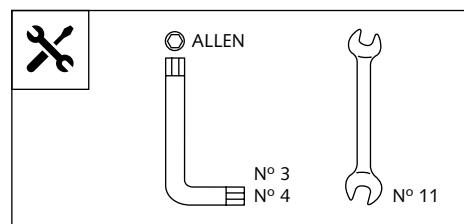

- WINDSHIELD FOR - YAMAHA XSR 700 - XSR 900

YAMAHA XSR 700

Ref.: 9560
black colour

Ref.: 9561
carbon look

YAMAHA XSR 900

ID.	PART	DESCRIPTION	QTY.
1		Vision fairing	1
2		Vision screen	1
3		Right metal support	1
4		Left metal support	1
5		M6x25 ISO 7380 Allen Screw (black)	6
6		Ø int. 6 x Ø 12 x 8,5mm arrowhead	6
7		M6x8 ISO 7380 Allen Screw	4
8		Ø6x1 nylon washer	4
9		M5 Silentblock	3
10		M5x16 ISO 7380 Allen Screw (black)	3
11		M5x0,5 nylon washer	3
12		M5 ISO 7380 screw cap	3
13		M6x10 ISO 7380 Allen Screw (black)	2
14		M6 knurled nut	2
15		Black Trim length 300mm, 1mm thickness	1
16		Stikers set	1

2 fixing points

YAMAHA XSR 700

YAMAHA XSR 900

YAMAHA XSR 700

YAMAHA XSR 900

YAMAHA XSR 700

YAMAHA XSR 900

YAMAHA XSR 700