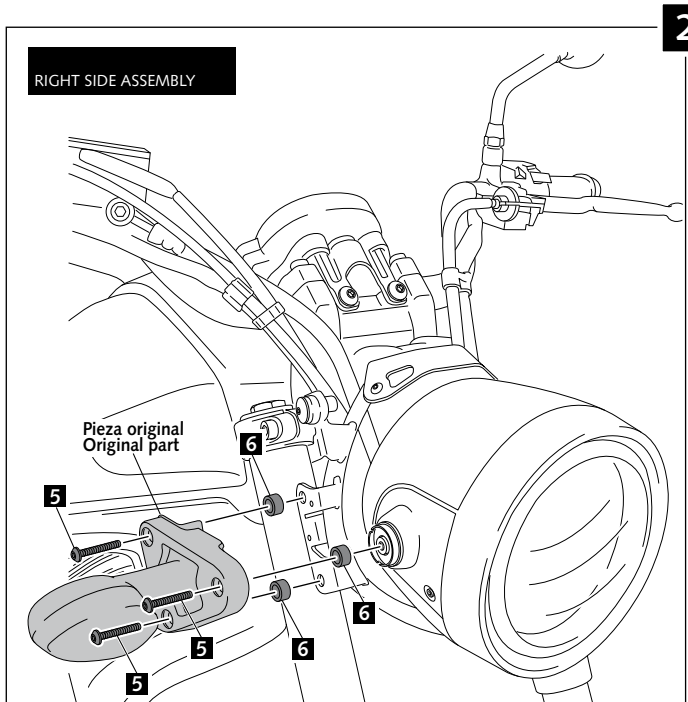

- WINDSHIELD FOR - YAMAHA XSR 700 - XSR 900

YAMAHA XSR 700

Ref.: 9560
black colour

Ref.: 9561
carbon look

YAMAHA XSR 900

ID.	PART	DESCRIPTION	QTY.
1		Vision fairing	1
2		Vision screen	1
3		Right metal support	1
4		Left metal support	1
5		M6x25 ISO 7380 Allen Screw (black)	6
6		Ø int. 6 x Ø 12 x 8,5mm arrowhead	6
7		M6x8 ISO 7380 Allen Screw	4
8		Ø6x1 nylon washer	4
9		M5 Silentblock	3
10		M5x16 ISO 7380 Allen Screw (black)	3
11		M5x0,5 nylon washer	3
12		M5 ISO 7380 screw cap	3
13		M6x10 ISO 7380 Allen Screw (black)	2
14		M6 knurled nut	2
15		Black Trim length 300mm, 1mm thickness	1
16		Stikers set	1

2 fixing points

YAMAHA XSR 700

YAMAHA XSR 900

YAMAHA XSR 700

YAMAHA XSR 900

YAMAHA XSR 700

YAMAHA XSR 900

YAMAHA XSR 700