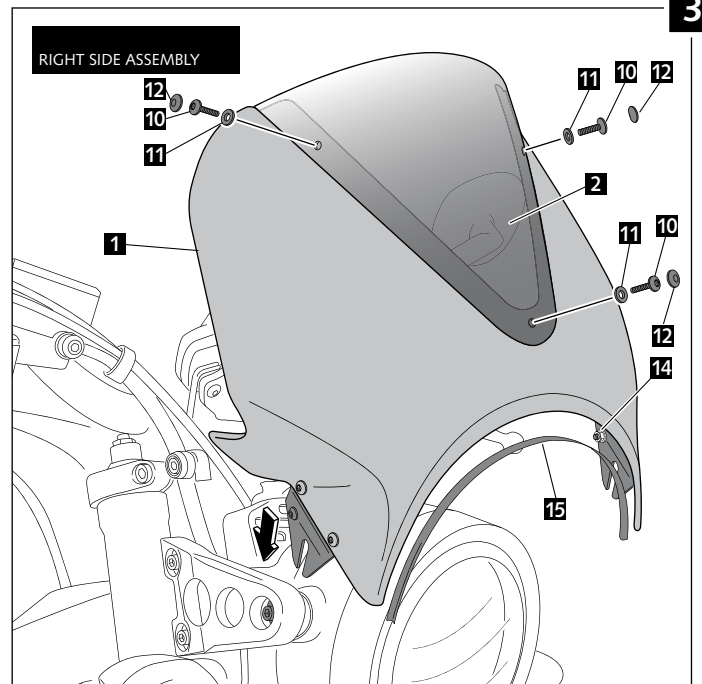

- WINDSHIELD FOR - YAMAHA XSR 700 - XSR 900

YAMAHA XSR 700

Ref.: 9560
black colour

Ref.: 9561
carbon look

YAMAHA XSR 900

ID.	PART	DESCRIPTION	QTY.
1		Vision fairing	1
2		Vision screen	1
3		Right metal support	1
4		Left metal support	1
5		M6x25 ISO 7380 Allen Screw (black)	6
6		Ø int. 6 x Ø 12 x 8,5mm arrowhead	6
7		M6x8 ISO 7380 Allen Screw	4
8		Ø6x1 nylon washer	4
9		M5 Silentblock	3
10		M5x16 ISO 7380 Allen Screw (black)	3
11		M5x0,5 nylon washer	3
12		M5 ISO 7380 screw cap	3
13		M6x10 ISO 7380 Allen Screw (black)	2
14		M6 knurled nut	2
15		Black Trim length 300mm, 1mm thickness	1
16		Stikers set	1

2 fixing points

YAMAHA XSR 700

YAMAHA XSR 900

YAMAHA XSR 700

YAMAHA XSR 900

YAMAHA XSR 700

YAMAHA XSR 900

YAMAHA XSR 700