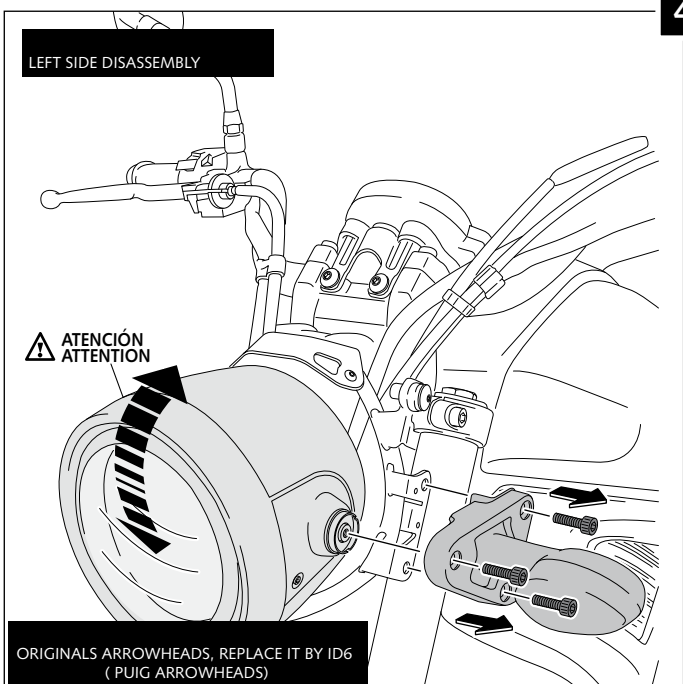

- WINDSHIELD FOR - YAMAHA XSR 700 - XSR 900

YAMAHA XSR 700

Ref.: 9560
black colour

Ref.: 9561
carbon look

YAMAHA XSR 900

ID.	PART	DESCRIPTION	QTY.
1		Vision fairing	1
2		Vision screen	1
3		Right metal support	1
4		Left metal support	1
5		M6x25 ISO 7380 Allen Screw (black)	6
6		Ø int. 6 x Ø 12 x 8,5mm arrowhead	6
7		M6x8 ISO 7380 Allen Screw	4
8		Ø6x1 nylon washer	4
9		M5 Silentblock	3
10		M5x16 ISO 7380 Allen Screw (black)	3
11		M5x0,5 nylon washer	3
12		M5 ISO 7380 screw cap	3
13		M6x10 ISO 7380 Allen Screw (black)	2
14		M6 knurled nut	2
15		Black Trim length 300mm, 1mm thickness	1
16		Stikers set	1

2 fixing points

YAMAHA XSR 700

YAMAHA XSR 900

YAMAHA XSR 700

YAMAHA XSR 900

YAMAHA XSR 700

YAMAHA XSR 900

YAMAHA XSR 700