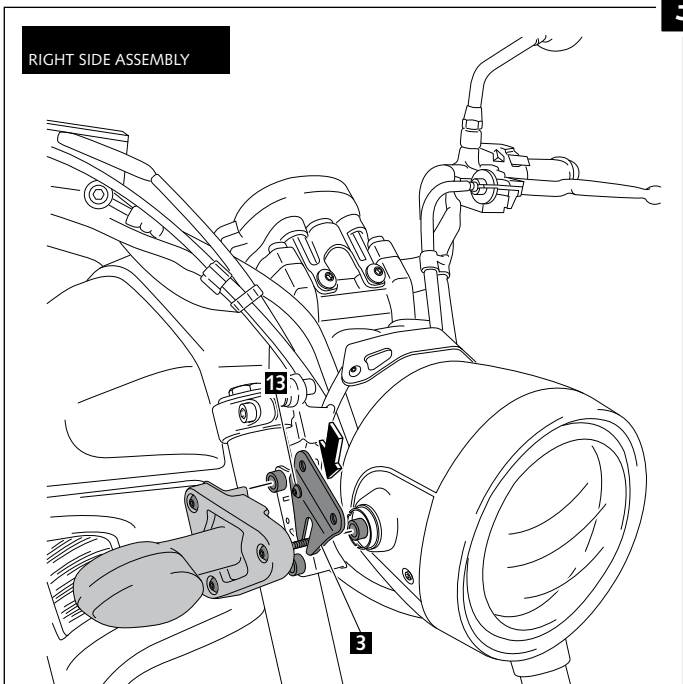

- WINDSHIELD FOR - YAMAHA XSR 700 - XSR 900

YAMAHA XSR 700

Ref.: 9560
black colour

Ref.: 9561
carbon look

YAMAHA XSR 900

ID.	PART	DESCRIPTION	QTY.
1		Vision fairing	1
2		Vision screen	1
3		Right metal support	1
4		Left metal support	1
5		M6x25 ISO 7380 Allen Screw (black)	6
6		Ø int. 6 x Ø 12 x 8,5mm arrowhead	6
7		M6x8 ISO 7380 Allen Screw	4
8		Ø6x1 nylon washer	4
9		M5 Silentblock	3
10		M5x16 ISO 7380 Allen Screw (black)	3
11		M5x0,5 nylon washer	3
12		M5 ISO 7380 screw cap	3
13		M6x10 ISO 7380 Allen Screw (black)	2
14		M6 knurled nut	2
15		Black Trim length 300mm, 1mm thickness	1
16		Stikers set	1

2 fixing points

YAMAHA XSR 700

YAMAHA XSR 900

YAMAHA XSR 700

YAMAHA XSR 900

YAMAHA XSR 700

YAMAHA XSR 900

YAMAHA XSR 700