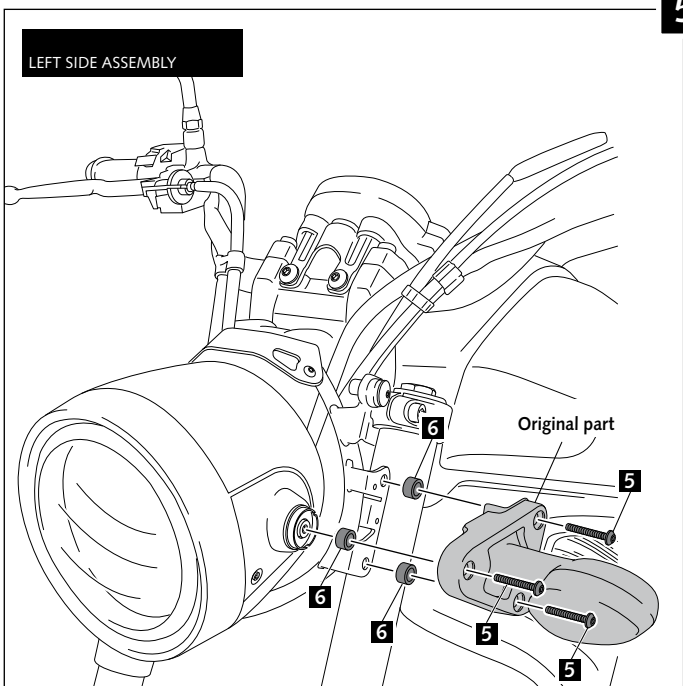

- WINDSHIELD FOR - YAMAHA XSR 700 - XSR 900

YAMAHA XSR 700

Ref.: 9560
black colour

Ref.: 9561
carbon look

YAMAHA XSR 900

ID.	PART	DESCRIPTION	QTY.
1		Vision fairing	1
2		Vision screen	1
3		Right metal support	1
4		Left metal support	1
5		M6x25 ISO 7380 Allen Screw (black)	6
6		Ø int. 6 x Ø 12 x 8,5mm arrowhead	6
7		M6x8 ISO 7380 Allen Screw	4
8		Ø6x1 nylon washer	4
9		M5 Silentblock	3
10		M5x16 ISO 7380 Allen Screw (black)	3
11		M5x0,5 nylon washer	3
12		M5 ISO 7380 screw cap	3
13		M6x10 ISO 7380 Allen Screw (black)	2
14		M6 knurled nut	2
15		Black Trim length 300mm, 1mm thickness	1
16		Stikers set	1

2 fixing points

YAMAHA XSR 700

YAMAHA XSR 900

YAMAHA XSR 700

YAMAHA XSR 900

YAMAHA XSR 700

YAMAHA XSR 900

YAMAHA XSR 700