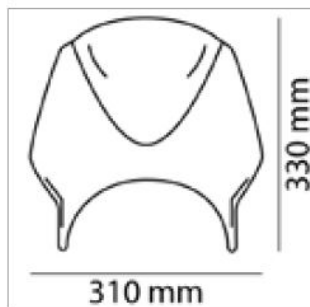

- WINDSHIELD FOR - YAMAHA XSR 700 - XSR 900

YAMAHA XSR 700

Ref.: 9560
black colour

Ref.: 9561
carbon look

YAMAHA XSR 900

ID.	PART	DESCRIPTION	QTY.
1		Vision fairing	1
2		Vision screen	1
3		Right metal support	1
4		Left metal support	1
5		M6x25 ISO 7380 Allen Screw (black)	6
6		Ø int. 6 x Ø 12 x 8,5mm arrowhead	6
7		M6x8 ISO 7380 Allen Screw	4
8		Ø6x1 nylon washer	4
9		M5 Silentblock	3
10		M5x16 ISO 7380 Allen Screw (black)	3
11		M5x0,5 nylon washer	3
12		M5 ISO 7380 screw cap	3
13		M6x10 ISO 7380 Allen Screw (black)	2
14		M6 knurled nut	2
15		Black Trim length 300mm, 1mm thickness	1
16		Stikers set	1

2 fixing points

YAMAHA XSR 700

YAMAHA XSR 900

YAMAHA XSR 700

YAMAHA XSR 900

YAMAHA XSR 700

YAMAHA XSR 900

YAMAHA XSR 700