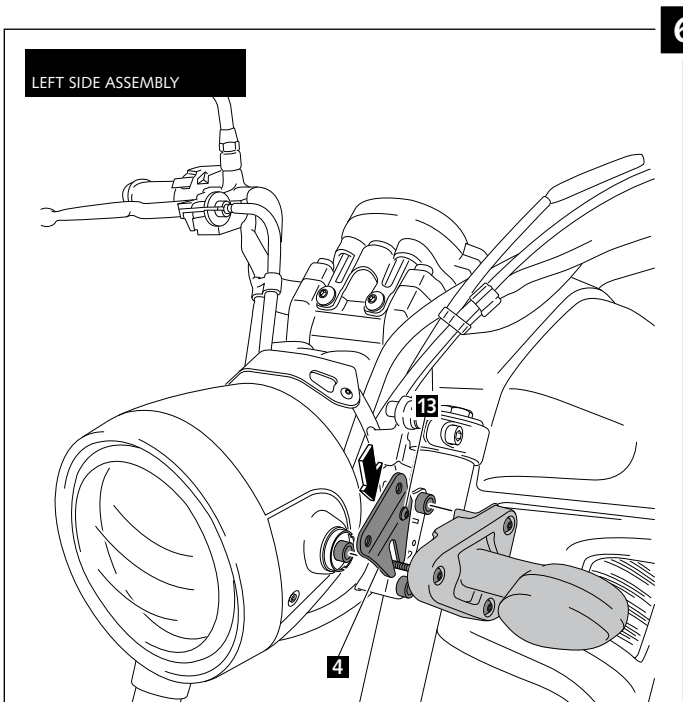

- WINDSHIELD FOR - YAMAHA XSR 700 - XSR 900

YAMAHA XSR 700

Ref.: 9560
black colour

Ref.: 9561
carbon look

YAMAHA XSR 900

ID.	PART	DESCRIPTION	QTY.
1		Vision fairing	1
2		Vision screen	1
3		Right metal support	1
4		Left metal support	1
5		M6x25 ISO 7380 Allen Screw (black)	6
6		Ø int. 6 x Ø 12 x 8,5mm arrowhead	6
7		M6x8 ISO 7380 Allen Screw	4
8		Ø6x1 nylon washer	4
9		M5 Silentblock	3
10		M5x16 ISO 7380 Allen Screw (black)	3
11		M5x0,5 nylon washer	3
12		M5 ISO 7380 screw cap	3
13		M6x10 ISO 7380 Allen Screw (black)	2
14		M6 knurled nut	2
15		Black Trim length 300mm, 1mm thickness	1
16		Stikers set	1

2 fixing points

YAMAHA XSR 700

YAMAHA XSR 900

YAMAHA XSR 700

YAMAHA XSR 900

YAMAHA XSR 700

YAMAHA XSR 900

YAMAHA XSR 700