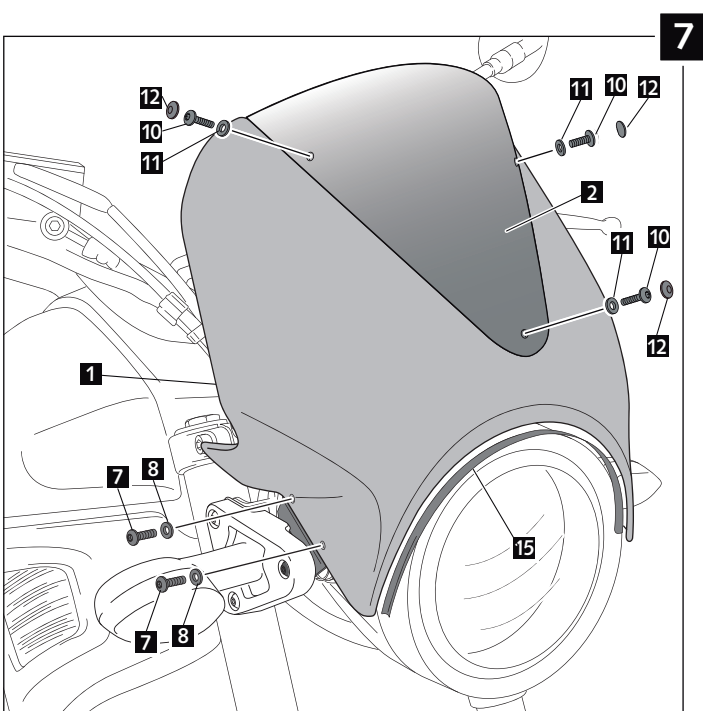

WINDSHIELD FOR YAMAHA XSR 700 - XSR 900

YAMAHA XSR 700

Ref.: 9560
(black colour)

Ref.: 9561
(carbon look)

YAMAHA XSR 900

ID.	PART	DESCRIPTION	QTY.
1		Vision fairing	1
2		Vision screen	1
3		Right metal support	1
4		Left metal support	1
5		M6x25 ISO 7380 Allen Screw (black)	6
6		Ø int. 6 x Ø 12 x 8,5mm arrowhead	6
7		M6x8 ISO 7380 Allen Screw	4
8		Ø6x1 nylon washer	4
9		M5 Silentblock	3
10		M5x16 ISO 7380 Allen Screw (black)	3
11		M5x0,5 nylon washer	3
12		M5 ISO 7380 screw cap	3
13		M6x10 ISO 7380 Allen Screw (black)	2
14		M6 knurled nut	2
15		Black Trim length 300mm, 1mm thickness	1
16		Stickers set	1

YAMAHA XSR 700 - XSR 900

MOUNTING INSTRUCTIONS

YAMAHA XSR 700

YAMAHA XSR 900

YAMAHA XSR 700 - XSR 900

MOUNTING INSTRUCTIONS

YAMAHA XSR 700

UNIVERSAL TOURING SCREEN Ref.: 8088

ID.	PIEZA/PIECE	DESCRIPTION	QTY.
1		Ø9x200 bar	2
2		Screw with drill through M8x30	4
3		Cover plastic to bar	4
4		Plastic support with adhesive	2
5		Separator	4
6		Support	2
7		Special washer	4
8		Large semi-bridle	2
9		DIN 6923 Special M8 nut	4
10		Support Trim nº 6	2
11		Philips screw Ø5x13	4
12		Trim short semi-bridle	2
13		Trim large semi-bridle	2
14		Short semi-bridle	2
15		Allen screw DIN 912 M6x12	4
16		Allen screw DIN 912 M6x16	4
17		Windshield	1
18		Arrowhead applicate the handlebar Ø26	2
19		Arrowhead applicate the handlebar Ø22	2