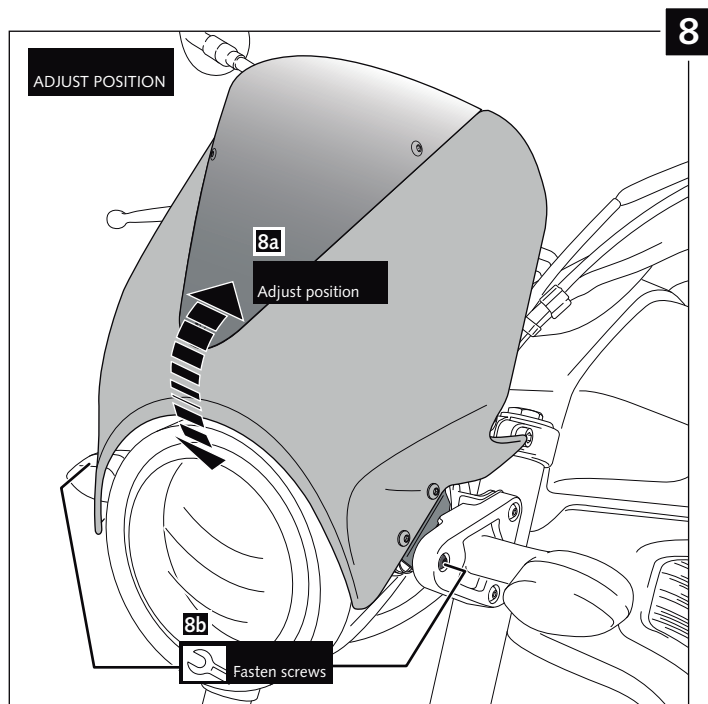

YAMAHA XSR 700 - XSR 900

MOUNTING INSTRUCTIONS

YAMAHA XSR 700

YAMAHA XSR 900

YAMAHA XSR 700 - XSR 900

MOUNTING INSTRUCTIONS

YAMAHA XSR 700

UNIVERSAL TOURING SCREEN Ref.: 8088

ID.	PIEZA/PIECE	DESCRIPTION	QTY.
1		Ø9x200 bar	2
2		Screw with drill through M8x30	4
3		Cover plastic to bar	4
4		Plastic support with adhesive	2
5		Separator	4
6		Support	2
7		Special washer	4
8		Large semi-bridle	2
9		DIN 6923 Special M8 nut	4
10		Support Trim nº 6	2
11		Philips screw Ø5x13	4
12		Trim short semi-bridle	2
13		Trim large semi-bridle	2
14		Short semi-bridle	2
15		Allen screw DIN 912 M6x12	4
16		Allen screw DIN 912 M6x16	4
17		Windshield	1
18		Arrowhead applicate the handlebar Ø26	2
19		Arrowhead applicate the handlebar Ø22	2