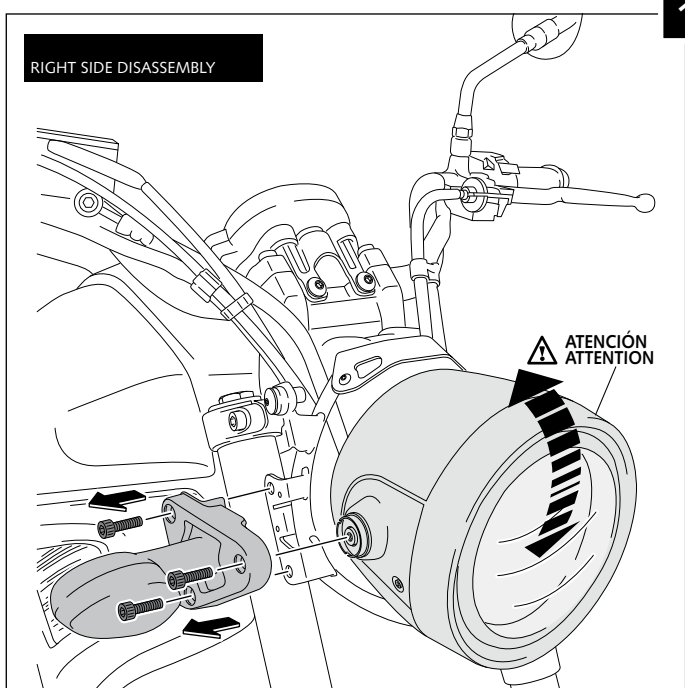

YAMAHA XSR 700 - XSR 900

MOUNTING INSTRUCTIONS

YAMAHA XSR 700