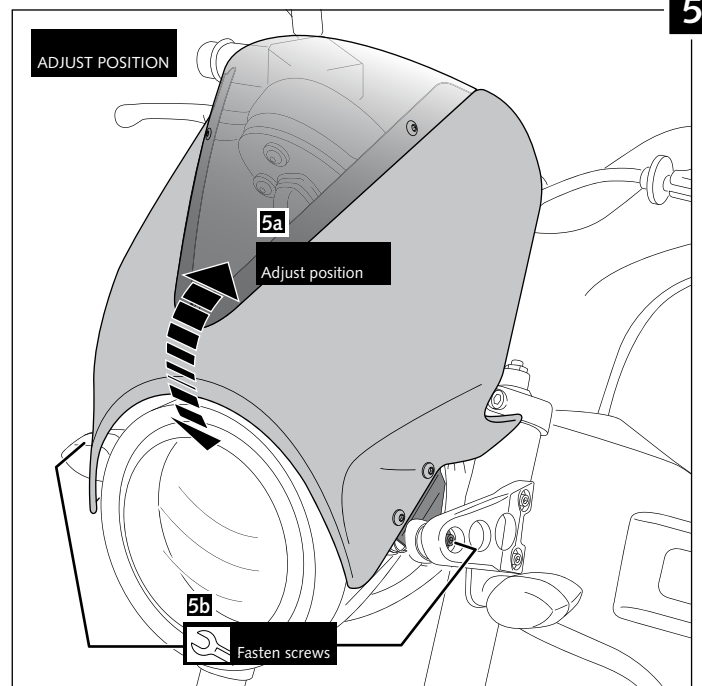

WINDSHIELD FOR YAMAHA XSR 700 - XSR 900

YAMAHA XSR 700

Ref.: 9560
(black colour)

Ref.: 9561
(carbon look)

YAMAHA XSR 900

ID.	PART	DESCRIPTION	QTY.
1		Vision fairing	1
2		Vision screen	1
3		Right metal support	1
4		Left metal support	1
5		M6x25 ISO 7380 Allen Screw (black)	6
6		Ø int. 6 x Ø 12 x 8,5mm arrowhead	6
7		M6x8 ISO 7380 Allen Screw	4
8		Ø6x1 nylon washer	4
9		M5 Silentblock	3
10		M5x16 ISO 7380 Allen Screw (black)	3
11		M5x0,5 nylon washer	3
12		M5 ISO 7380 screw cap	3
13		M6x10 ISO 7380 Allen Screw (black)	2
14		M6 knurled nut	2
15		Black Trim length 300mm, 1mm thickness	1
16		Stickers set	1

YAMAHA XSR 700 - XSR 900

MOUNTING INSTRUCTIONS

YAMAHA XSR 700

YAMAHA XSR 900

YAMAHA XSR 700 - XSR 900

MOUNTING INSTRUCTIONS

YAMAHA XSR 700

YAMAHA XSR 900

YAMAHA XSR 700 - XSR 900

MOUNTING INSTRUCTIONS

YAMAHA XSR 700

YAMAHA XSR 900

YAMAHA XSR 700 - XSR 900

MOUNTING INSTRUCTIONS

YAMAHA XSR 700

UNIVERSAL TOURING SCREEN Ref.: 8088

ID.	PIEZA/PIECE	DESCRIPTION	QTY.
1		Ø9x200 bar	2
2		Screw with drill through M8x30	4
3		Cover plastic to bar	4
4		Plastic support with adhesive	2
5		Separator	4
6		Support	2
7		Special washer	4
8		Large semi-bridle	2
9		DIN 6923 Special M8 nut	4
10		Support Trim nº 6	2
11		Philips screw Ø5x13	4
12		Trim short semi-bridle	2
13		Trim large semi-bridle	2
14		Short semi-bridle	2
15		Allen screw DIN 912 M6x12	4
16		Allen screw DIN 912 M6x16	4
17		Windshield	1
18		Arrowhead applicate the handlebar Ø26	2
19		Arrowhead applicate the handlebar Ø22	2