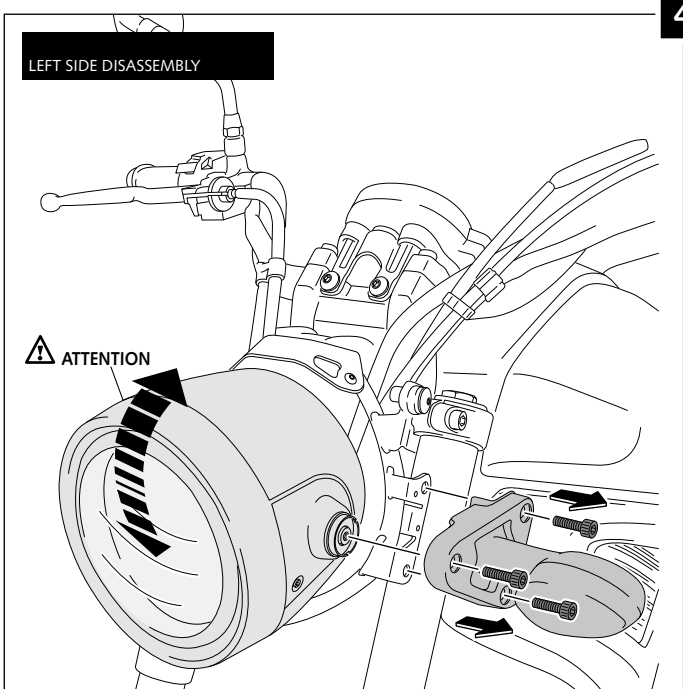

WINDSHIELD FOR YAMAHA XSR 700 - XSR 900

YAMAHA XSR 700

Ref.: 9560
(black colour)

Ref.: 9561
(carbon look)

YAMAHA XSR 900

ID.	PART	DESCRIPTION	QTY.
1		Vision fairing	1
2		Vision screen	1
3		Right metal support	1
4		Left metal support	1
5		M6x25 ISO 7380 Allen Screw (black)	6
6		Ø int. 6 x Ø 12 x 8,5mm arrowhead	6
7		M6x8 ISO 7380 Allen Screw	4
8		Ø6x1 nylon washer	4
9		M5 Silentblock	3
10		M5x16 ISO 7380 Allen Screw (black)	3
11		M5x0,5 nylon washer	3
12		M5 ISO 7380 screw cap	3
13		M6x10 ISO 7380 Allen Screw (black)	2
14		M6 knurled nut	2
15		Black Trim length 300mm, 1mm thickness	1
16		Stickers set	1

YAMAHA XSR 700 - XSR 900

MOUNTING INSTRUCTIONS

YAMAHA XSR 700

YAMAHA XSR 900

YAMAHA XSR 700 - XSR 900

MOUNTING INSTRUCTIONS

YAMAHA XSR 700

YAMAHA XSR 900

ID.	PIEZA/PIECE	DESCRIPTION	QTY.
1		Ø9x200 bar	2
2		Screw with drill through M8x30	4
3		Cover plastic to bar	4
4		Plastic support with adhesive	2
5		Separator	4
6		Support	2
7		Special washer	4
8		Large semi-bridle	2
9		DIN 6923 Special M8 nut	4
10		Support Trim nº 6	2
11		Philips screw Ø5x13	4
12		Trim short semi-bridle	2
13		Trim large semi-bridle	2
14		Short semi-bridle	2
15		Allen screw DIN 912 M6x12	4
16		Allen screw DIN 912 M6x16	4
17		Windshield	1
18		Arrowhead applicate the handlebar Ø26	2
19		Arrowhead applicate the handlebar Ø22	2