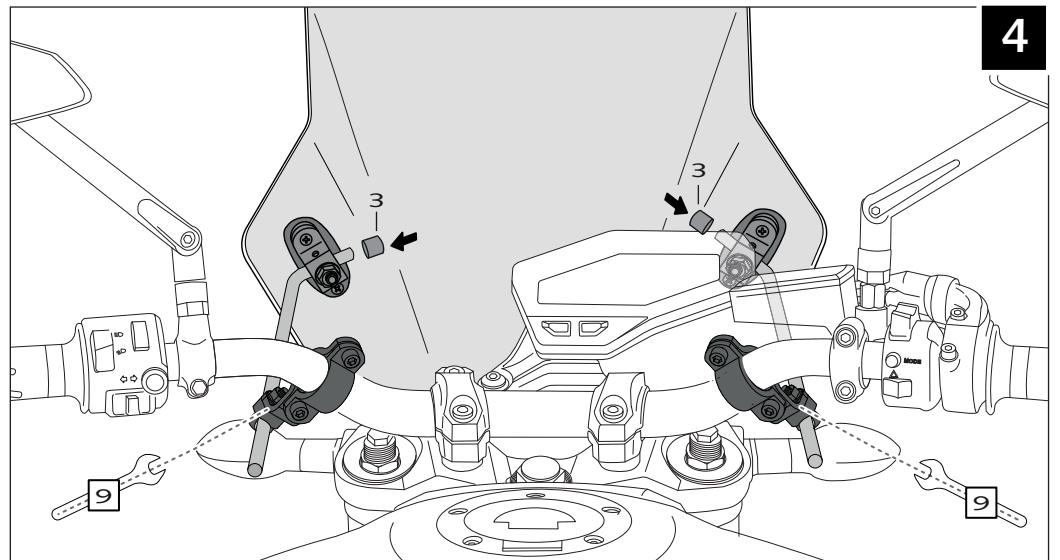

UNIVERSAL TOURING SCREEN Ref.: 8088