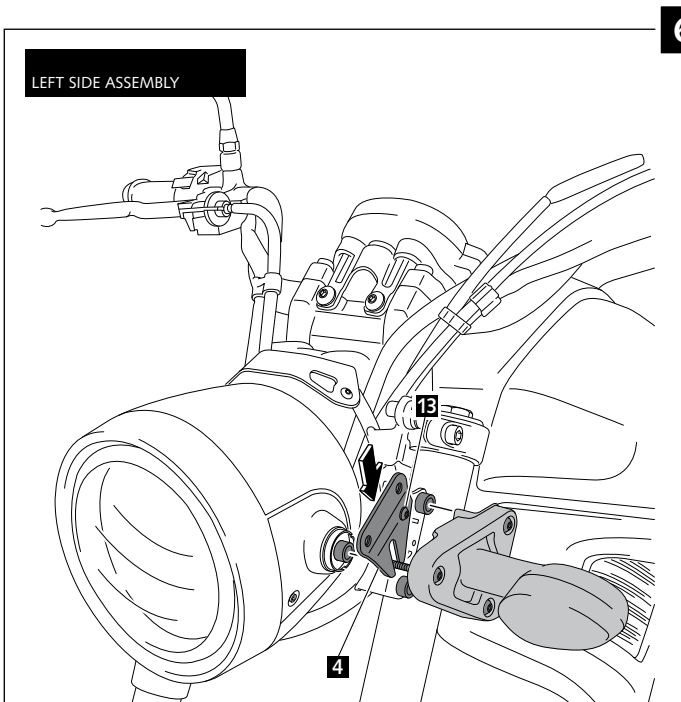

YAMAHA XSR 900