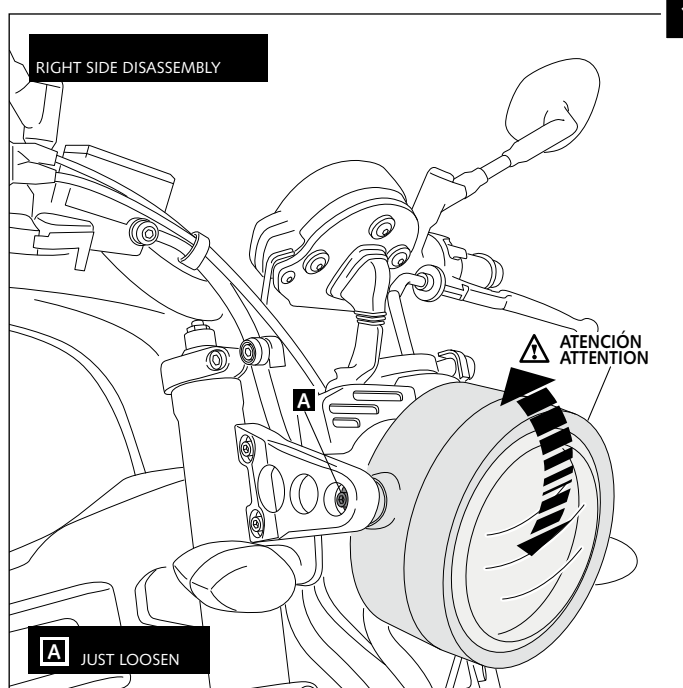

YAMAHA XSR 900