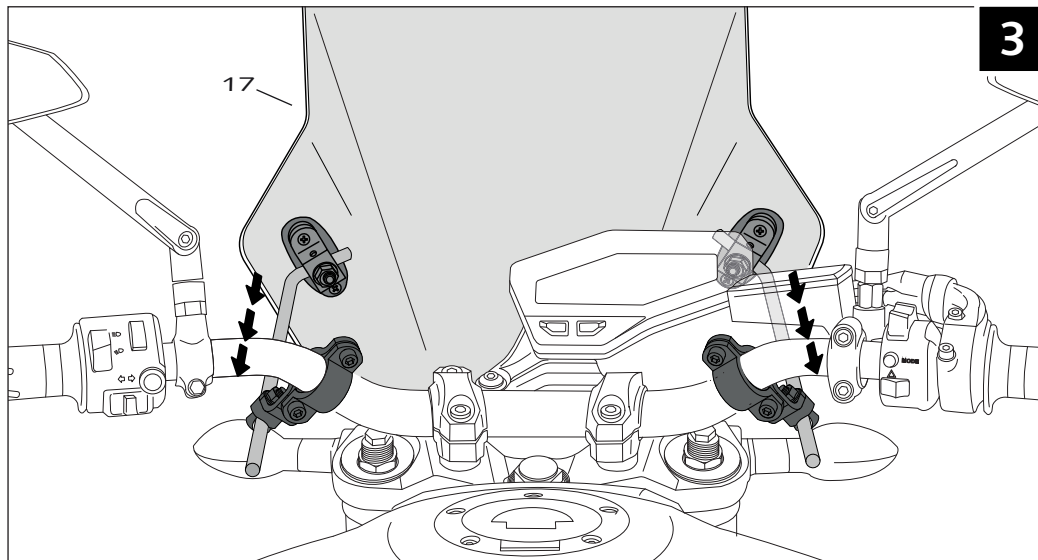

UNIVERSAL TOURING SCREEN Ref.: 8088