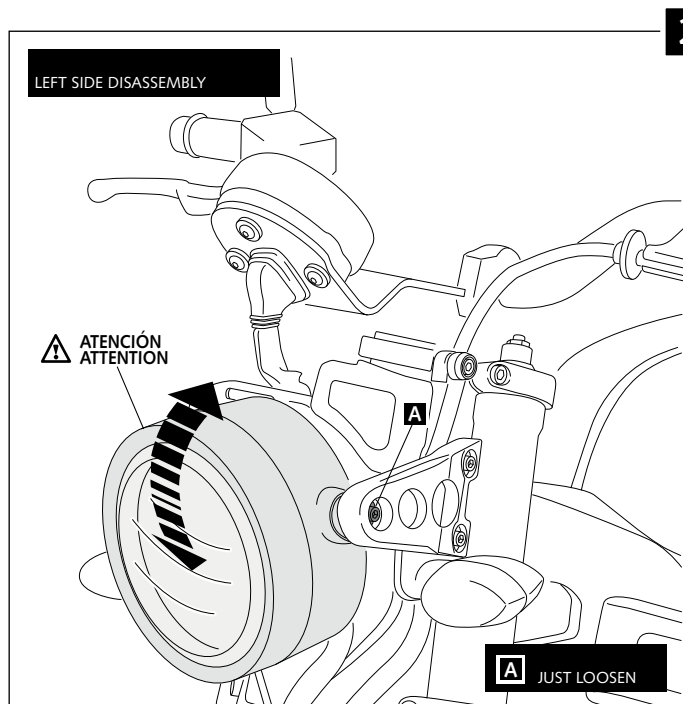

YAMAHA XSR 900