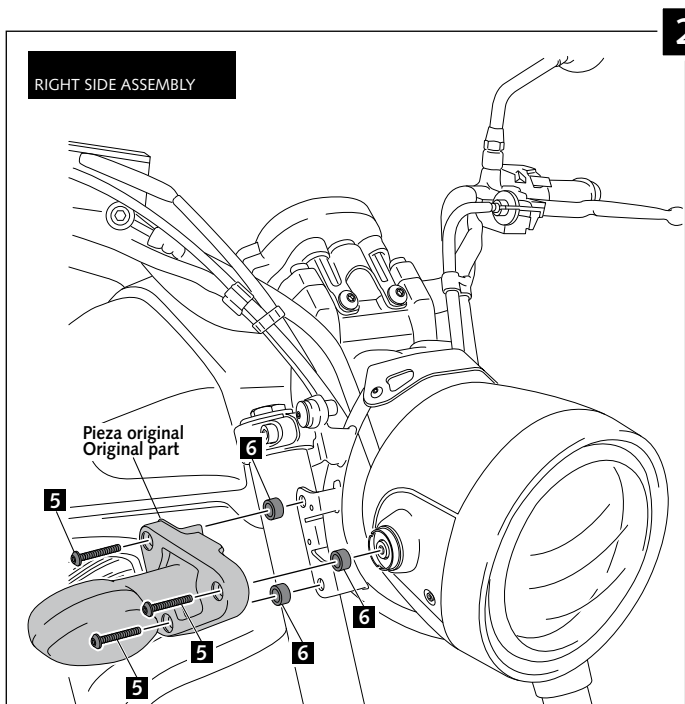

YAMAHA XSR 700 - XSR 900

MOUNTING INSTRUCTIONS

YAMAHA XSR 700