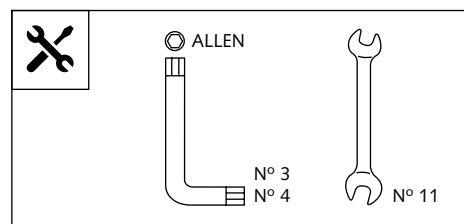

WINDSHIELD FOR YAMAHA XSR 700 - XSR 900

YAMAHA XSR 700

Ref.: 9560
(black colour)

Ref.: 9561
(carbon look)

YAMAHA XSR 900

ID.	PART	DESCRIPTION	QTY.
1		Vision fairing	1
2		Vision screen	1
3		Right metal support	1
4		Left metal support	1
5		M6x25 ISO 7380 Allen Screw (black)	6
6		Ø int. 6 x Ø 12 x 8,5mm arrowhead	6
7		M6x8 ISO 7380 Allen Screw	4
8		Ø6x1 nylon washer	4
9		M5 Silentblock	3
10		M5x16 ISO 7380 Allen Screw (black)	3
11		M5x0,5 nylon washer	3
12		M5 ISO 7380 screw cap	3
13		M6x10 ISO 7380 Allen Screw (black)	2
14		M6 knurled nut	2
15		Black Trim length 300mm, 1mm thickness	1
16		Stickers set	1

ID.	PIEZA/PIECE	DESCRIPTION	QTY.
1		Ø9x200 bar	2
2		Screw with drill through M8x30	4
3		Cover plastic to bar	4
4		Plastic support with adhesive	2
5		Separator	4
6		Support	2
7		Special washer	4
8		Large semi-bridle	2
9		DIN 6923 Special M8 nut	4
10		Support Trim nº 6	2
11		Philips screw Ø5x13	4
12		Trim short semi-bridle	2
13		Trim large semi-bridle	2
14		Short semi-bridle	2
15		Allen screw DIN 912 M6x12	4
16		Allen screw DIN 912 M6x16	4
17		Windshield	1
18		Arrowhead applicate the handlebar Ø26	2
19		Arrowhead applicate the handlebar Ø22	2