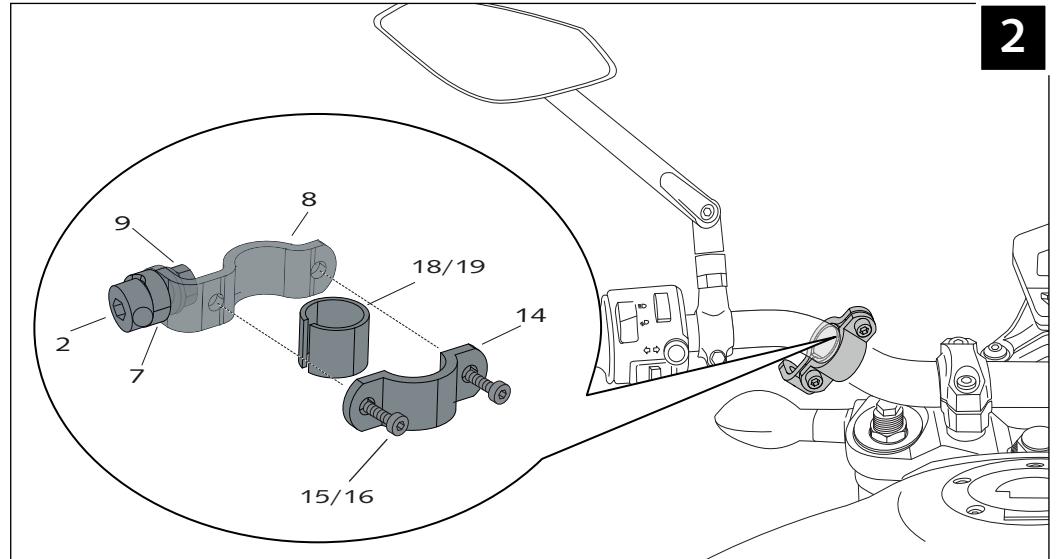

UNIVERSAL TOURING SCREEN Ref.: 8088