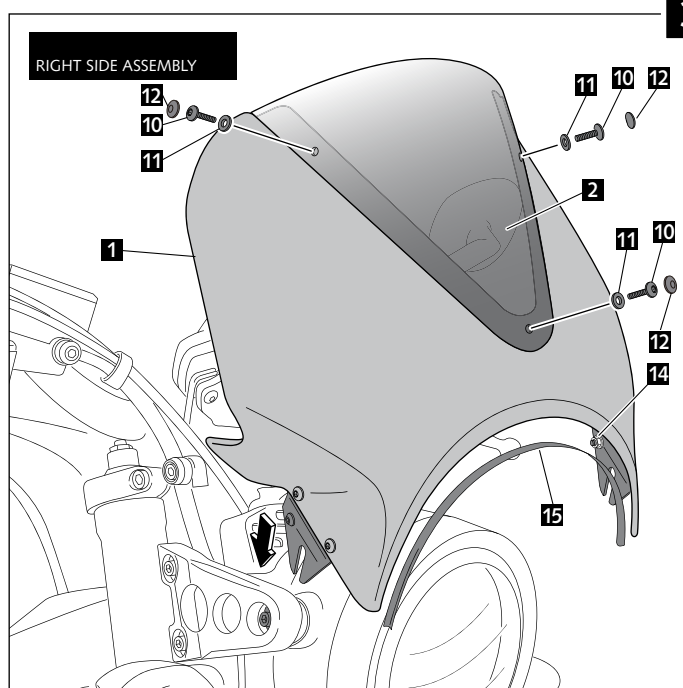

WINDSHIELD FOR YAMAHA XSR 700 - XSR 900

YAMAHA XSR 700

Ref.: 9560
(black colour)

Ref.: 9561
(carbon look)

YAMAHA XSR 900

ID.	PART	DESCRIPTION	QTY.
1		Vision fairing	1
2		Vision screen	1
3		Right metal support	1
4		Left metal support	1
5		M6x25 ISO 7380 Allen Screw (black)	6
6		Ø int. 6 x Ø 12 x 8,5mm arrowhead	6
7		M6x8 ISO 7380 Allen Screw	4
8		Ø6x1 nylon washer	4
9		M5 Silentblock	3
10		M5x16 ISO 7380 Allen Screw (black)	3
11		M5x0,5 nylon washer	3
12		M5 ISO 7380 screw cap	3
13		M6x10 ISO 7380 Allen Screw (black)	2
14		M6 knurled nut	2
15		Black Trim length 300mm, 1mm thickness	1
16		Stickers set	1

YAMAHA XSR 700 - XSR 900

MOUNTING INSTRUCTIONS

YAMAHA XSR 700

YAMAHA XSR 900

YAMAHA XSR 700 - XSR 900

MOUNTING INSTRUCTIONS

YAMAHA XSR 700

YAMAHA XSR 900

ID.	PIEZA/PIECE	DESCRIPTION	QTY.
1		Ø9x200 bar	2
2		Screw with drill through M8x30	4
3		Cover plastic to bar	4
4		Plastic support with adhesive	2
5		Separator	4
6		Support	2
7		Special washer	4
8		Large semi-bridle	2
9		DIN 6923 Special M8 nut	4
10		Support Trim nº 6	2
11		Philips screw Ø5x13	4
12		Trim short semi-bridle	2
13		Trim large semi-bridle	2
14		Short semi-bridle	2
15		Allen screw DIN 912 M6x12	4
16		Allen screw DIN 912 M6x16	4
17		Windshield	1
18		Arrowhead applicate the handlebar Ø26	2
19		Arrowhead applicate the handlebar Ø22	2