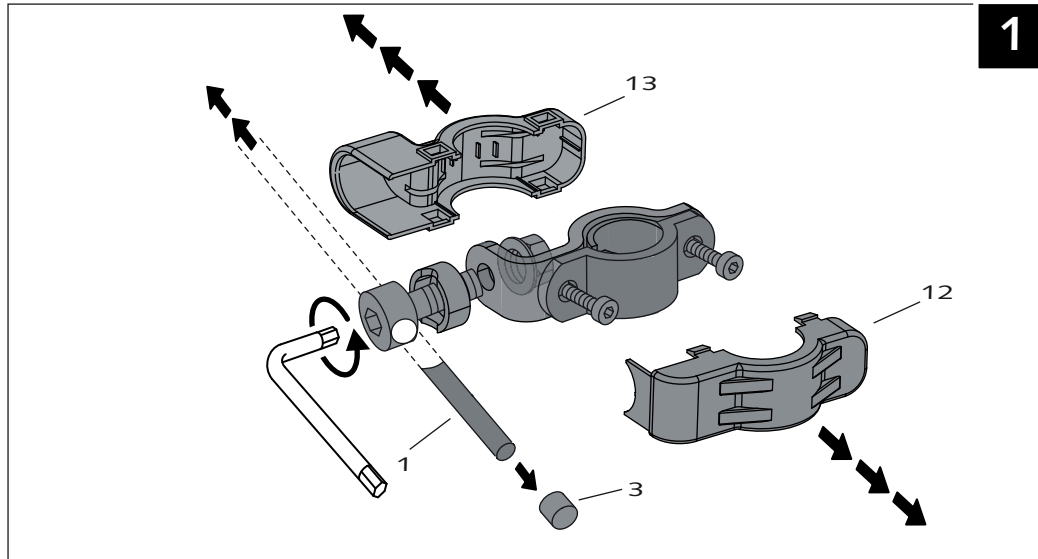

UNIVERSAL TOURING SCREEN Ref.: 8088