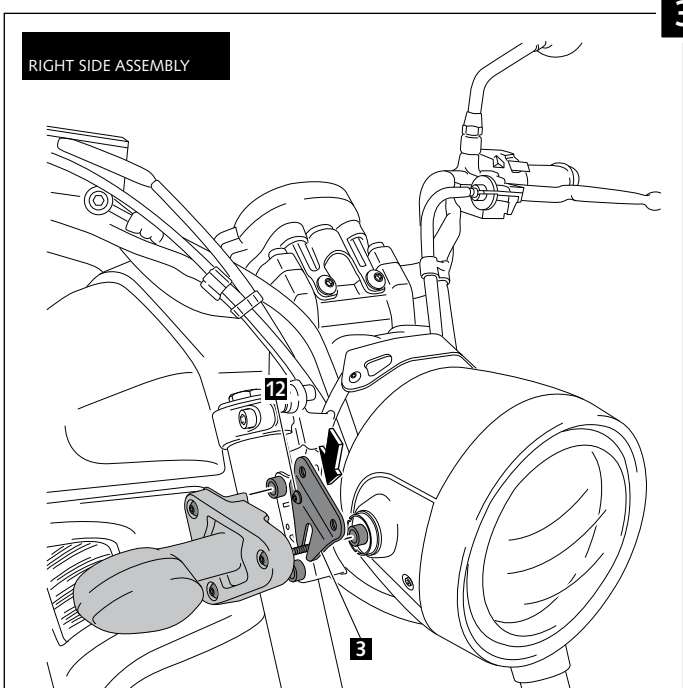

WINDSHIELD FOR YAMAHA XSR 700 - XSR 900

YAMAHA XSR 700

Ref.: 9560
(black colour)

Ref.: 9561
(carbon look)

YAMAHA XSR 900

ID.	PART	DESCRIPTION	QTY.
1		Vision fairing	1
2		Vision screen	1
3		Right metal support	1
4		Left metal support	1
5		M6x25 ISO 7380 Allen Screw (black)	6
6		Ø int. 6 x Ø 12 x 8,5mm arrowhead	6
7		M6x8 ISO 7380 Allen Screw	4
8		Ø6x1 nylon washer	4
9		M5 Silentblock	3
10		M5x16 ISO 7380 Allen Screw (black)	3
11		M5x0,5 nylon washer	3
12		M5 ISO 7380 screw cap	3
13		M6x10 ISO 7380 Allen Screw (black)	2
14		M6 knurled nut	2
15		Black Trim length 300mm, 1mm thickness	1
16		Stickers set	1

YAMAHA XSR 700 - XSR 900

MOUNTING INSTRUCTIONS

YAMAHA XSR 700

YAMAHA XSR 900

YAMAHA XSR 700 - XSR 900

MOUNTING INSTRUCTIONS

YAMAHA XSR 700

YAMAHA XSR 900

ID.	PIEZA/PIECE	DESCRIPTION	QTY.
1		Ø9x200 bar	2
2		Screw with drill through M8x30	4
3		Cover plastic to bar	4
4		Plastic support with adhesive	2
5		Separator	4
6		Support	2
7		Special washer	4
8		Large semi-bridle	2
9		DIN 6923 Special M8 nut	4
10		Support Trim nº 6	2
11		Philips screw Ø5x13	4
12		Trim short semi-bridle	2
13		Trim large semi-bridle	2
14		Short semi-bridle	2
15		Allen screw DIN 912 M6x12	4
16		Allen screw DIN 912 M6x16	4
17		Windshield	1
18		Arrowhead applicate the handlebar Ø26	2
19		Arrowhead applicate the handlebar Ø22	2