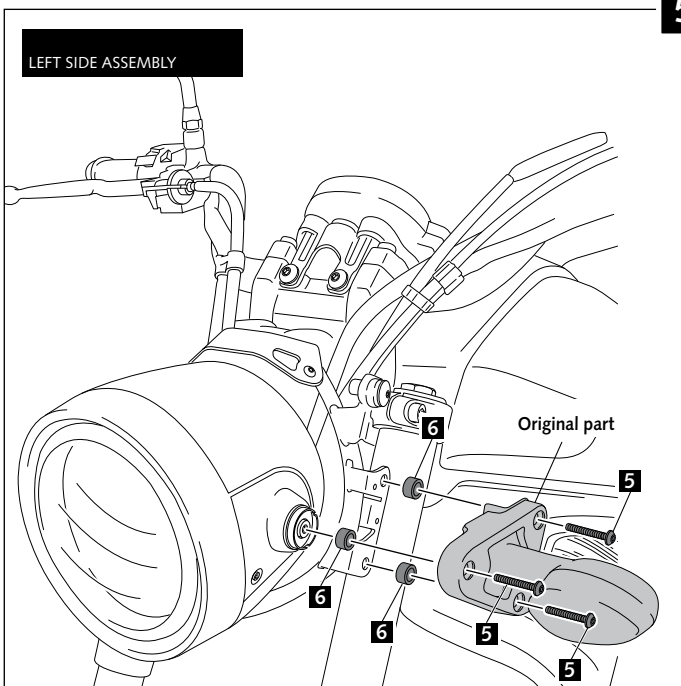

YAMAHA XSR 700 - XSR 900

MOUNTING INSTRUCTIONS

YAMAHA XSR 700