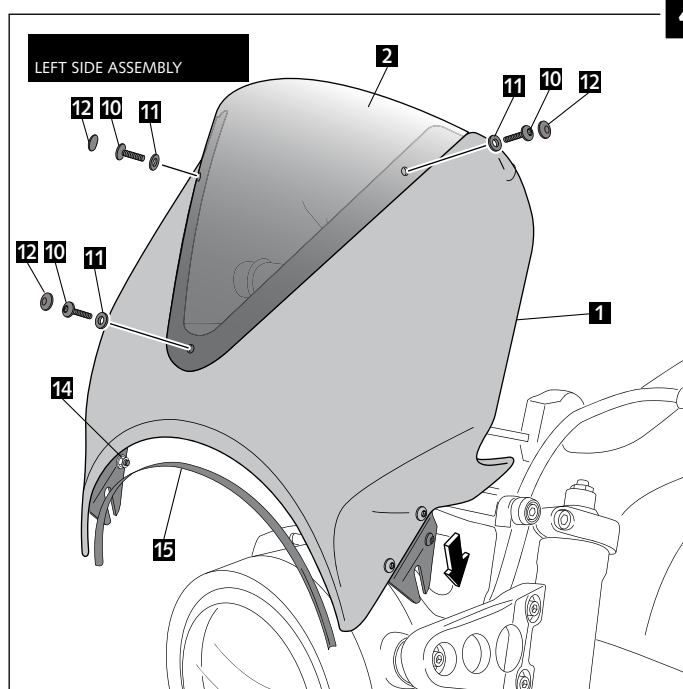

WINDSHIELD FOR YAMAHA XSR 700 - XSR 900

YAMAHA XSR 700

Ref.: 9560
(black colour)

Ref.: 9561
(carbon look)

YAMAHA XSR 900

ID.	PART	DESCRIPTION	QTY.
1		Vision fairing	1
2		Vision screen	1
3		Right metal support	1
4		Left metal support	1
5		M6x25 ISO 7380 Allen Screw (black)	6
6		Ø int. 6 x Ø 12 x 8,5mm arrowhead	6
7		M6x8 ISO 7380 Allen Screw	4
8		Ø6x1 nylon washer	4
9		M5 Silentblock	3
10		M5x16 ISO 7380 Allen Screw (black)	3
11		M5x0,5 nylon washer	3
12		M5 ISO 7380 screw cap	3
13		M6x10 ISO 7380 Allen Screw (black)	2
14		M6 knurled nut	2
15		Black Trim length 300mm, 1mm thickness	1
16		Stickers set	1

YAMAHA XSR 700 - XSR 900

MOUNTING INSTRUCTIONS

YAMAHA XSR 700

YAMAHA XSR 900

YAMAHA XSR 700 - XSR 900

MOUNTING INSTRUCTIONS

YAMAHA XSR 700

YAMAHA XSR 900

ID.	PIEZA/PIECE	DESCRIPTION	QTY.
1		Ø9x200 bar	2
2		Screw with drill through M8x30	4
3		Cover plastic to bar	4
4		Plastic support with adhesive	2
5		Separator	4
6		Support	2
7		Special washer	4
8		Large semi-bridle	2
9		DIN 6923 Special M8 nut	4
10		Support Trim nº 6	2
11		Philips screw Ø5x13	4
12		Trim short semi-bridle	2
13		Trim large semi-bridle	2
14		Short semi-bridle	2
15		Allen screw DIN 912 M6x12	4
16		Allen screw DIN 912 M6x16	4
17		Windshield	1
18		Arrowhead applicate the handlebar Ø26	2
19		Arrowhead applicate the handlebar Ø22	2