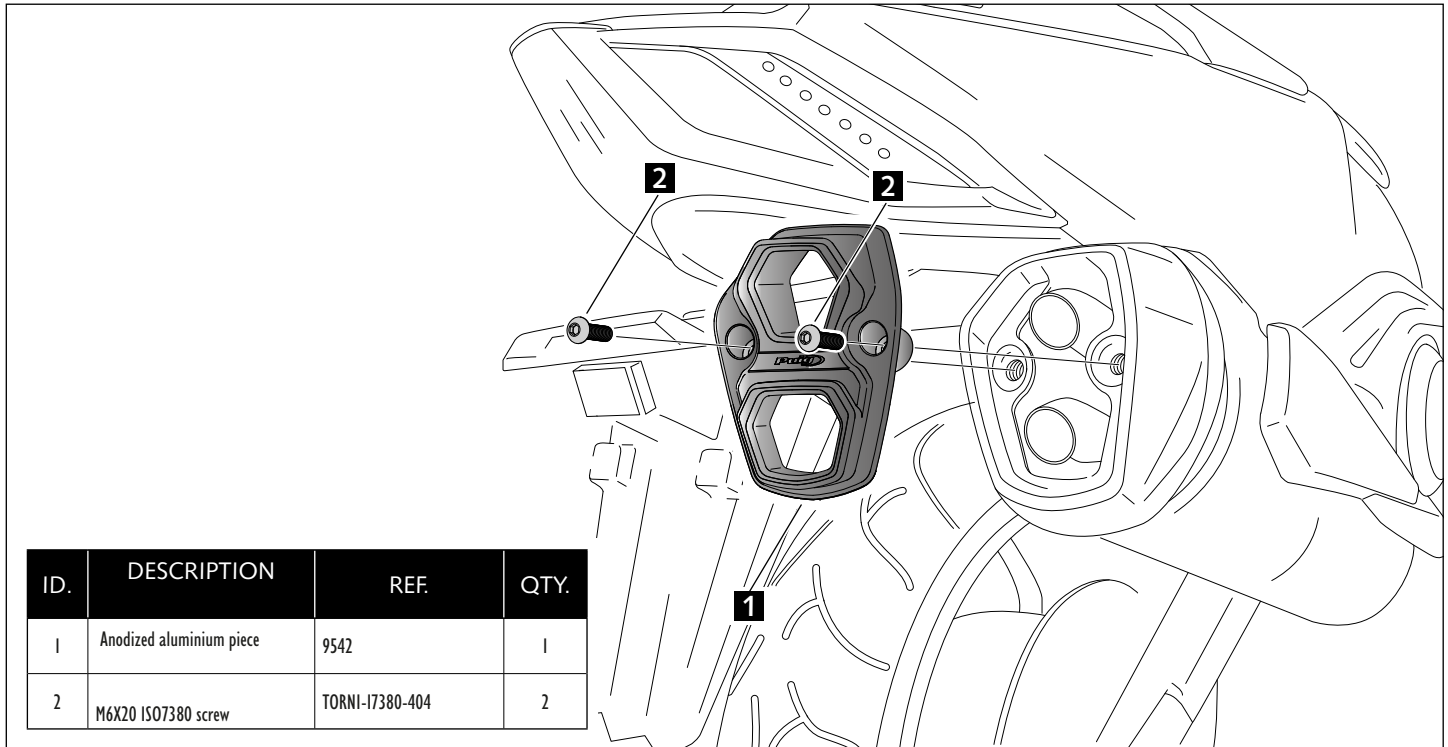

**FINAL ESCAPE KYMCO AK550 17'
END TUBE FOR EXHAUST KYMCO AK550 17'**

Ref.: 9542N

ID.	DESCRIPTION	REF.	QTY.
1	Anodized aluminium piece	9542	1
2	M6X20 ISO7380 screw	TORNI-17380-404	2