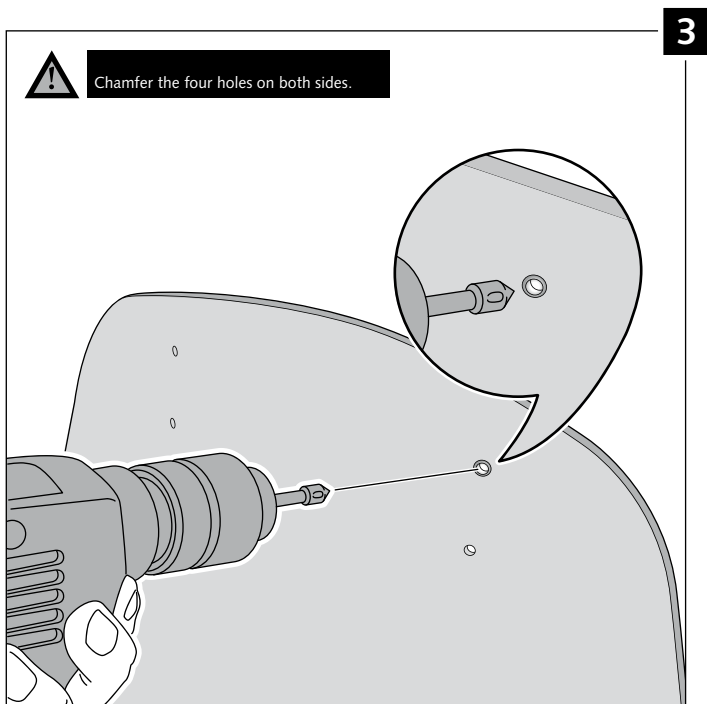

MULTI-ADJUSTABLE VISOR

- MOUNTING INSTRUCTIONS -

TYPE B