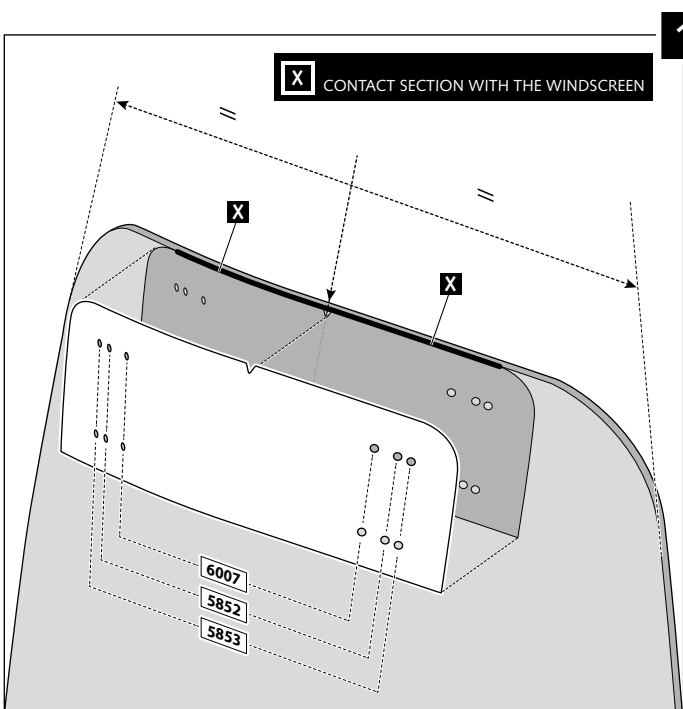

MULTI-ADJUSTABLE VISOR

Ref.: 6007

Ref.: 5852

Ref.: 5853

Smoke

Clear

Note:

If the visor is supplied along with the windscreen, the windscreen will come factory-drilled so no drilling is necessary.

ID.	PART	DESCRIPTION	QTY.
1		Visor	1
2		Template	1
3		Multi-adjustable mechanism	2
4		Cap	4
5		Plastic thread fastener M6x12	8

MULTI-ADJUSTABLE VISOR

- MOUNTING INSTRUCTIONS -

TYPE A

MULTI-ADJUSTABLE VISOR