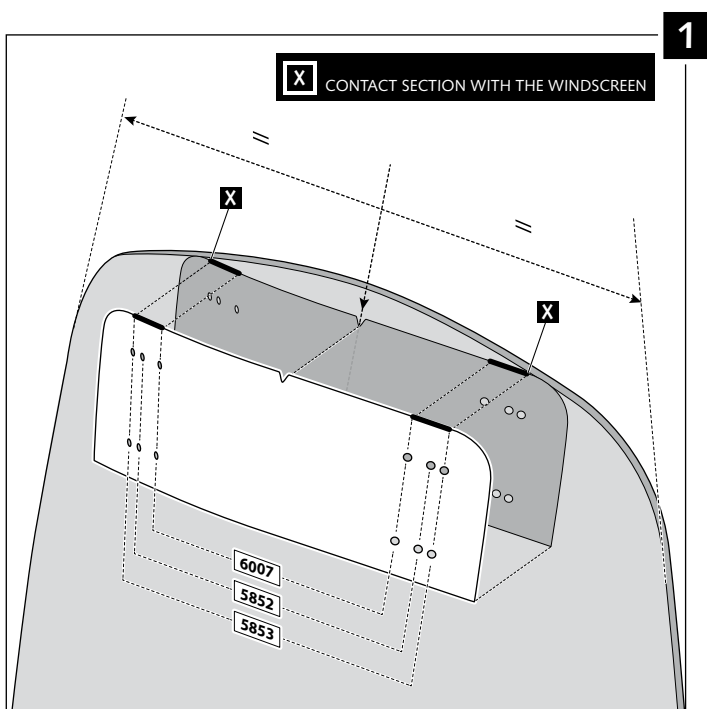

ID.	PART	DESCRIPTION	QTY.
1		Visor	1
2		Template	1
3		Multi-adjustable mechanism	2
4		Cap	4
5		Plastic thread fastener M6x12	8

MULTI-ADJUSTABLE VISOR

- MOUNTING INSTRUCTIONS -

TYPE A

MULTI-ADJUSTABLE VISOR

- MOUNTING INSTRUCTIONS -

TYPE B

MULTI-ADJUSTABLE VISOR

- MOUNTING INSTRUCTIONS -

TYPE C