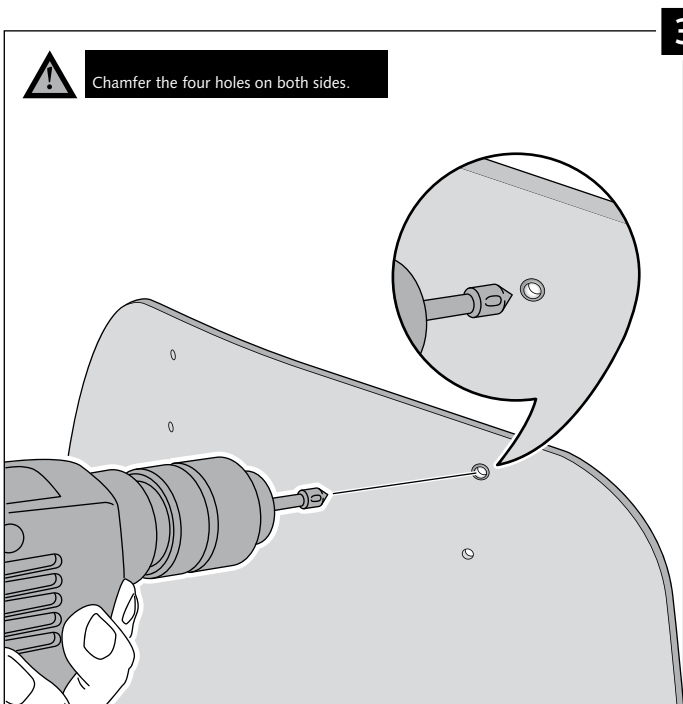

MULTI-ADJUSTABLE VISOR

- MOUNTING INSTRUCTIONS -

TYPE A