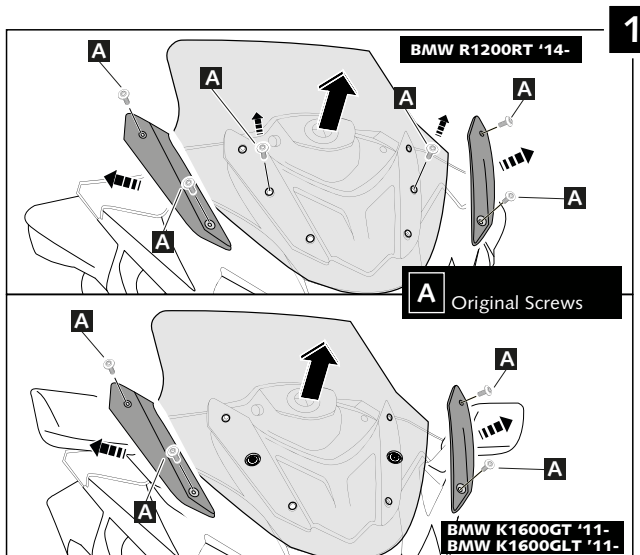

MOUNTING INSTRUCTIONS

TOURING SCREEN FOR BMW R1200RT '14- / K1600GT '11- / K1600GLT '11-

Ref.: 9512

ID.	DESCRIPTION	QTY.
1	 <p>Touring Screen (Ref.: 9512F/H/WM3)</p>	1
2	 <p>Silicon sticker Ø12,5 (Ref.: TOPE-PA12,7x3,5)</p>	2

MULTI-ADJUSTABLE VISOR

Ref.: 6007

Ref.: 5852

Ref.: 5853

Smoke

Clear

Note:

If the visor is supplied along with the windscreen, the windscreen will come factory-drilled so no drilling is necessary.

ID.	PART	DESCRIPTION	QTY.
1		Visor	1
2		Template	1
3		Multi-adjustable mechanism	2
4		Cap	4
5		Plastic thread fastener M6x12	8

MULTI-ADJUSTABLE VISOR

- MOUNTING INSTRUCTIONS -

TYPE A

MULTI-ADJUSTABLE VISOR