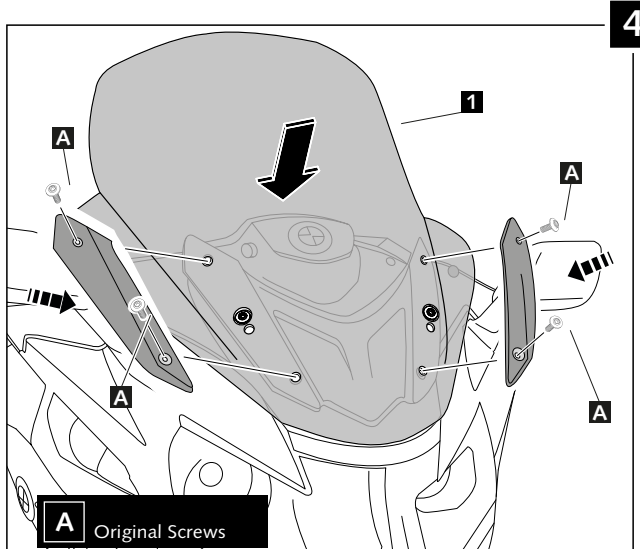

MOUNTING INSTRUCTIONS

TOURING SCREEN FOR BMW R1200RT '14- / K1600GT '11- / K1600GLT '11-

Ref.: 9512

ID.	DESCRIPTION	QTY.
1	Touring Screen (Ref.: 9512F/H/WM3)	1
2	Silicon sticker Ø12,5 (Ref.: TOPE-PA12,7x3,5)	2