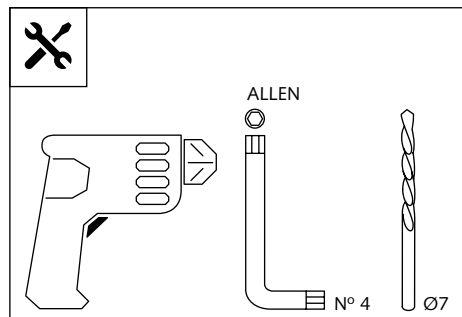

MULTI-ADJUSTABLE VISOR

Ref.: 6007

Ref.: 5852

Ref.: 5853

Smoke

Clear

Note:

If the visor is supplied along with the windscreen, the windscreen will come factory-drilled so no drilling is necessary.

ID.	PART	DESCRIPTION	QTY.
1		Visor	1
2		Template	1
3		Multi-adjustable mechanism	2
4		Cap	4
5		Plastic thread fastener M6x12	8

MULTI-ADJUSTABLE VISOR

- MOUNTING INSTRUCTIONS -

TYPE A

MULTI-ADJUSTABLE VISOR