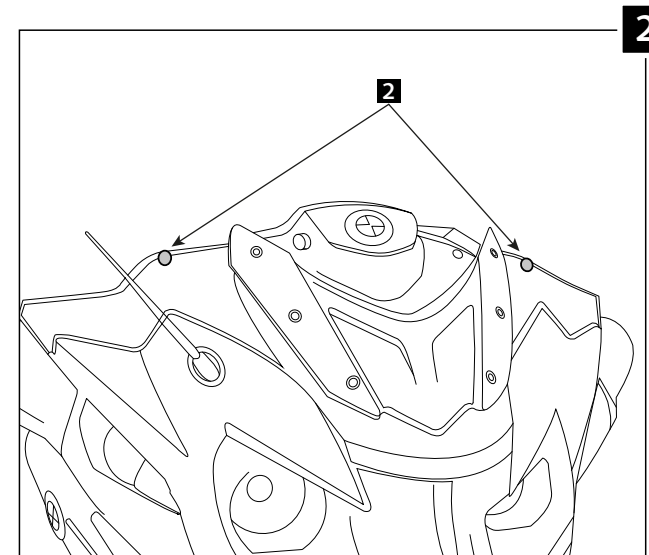

MOUNTING INSTRUCTIONS

TOURING SCREEN FOR BMW R1200RT '14- / K1600GT '11- / K1600GLT '11-

Ref.: 9512

ID.	DESCRIPTION	QTY.
1	Touring Screen (Ref.: 9512F/H/WM3)	1
2	Silicon sticker Ø12,5 (Ref.: TOPE-PA12,7x3,5)	2