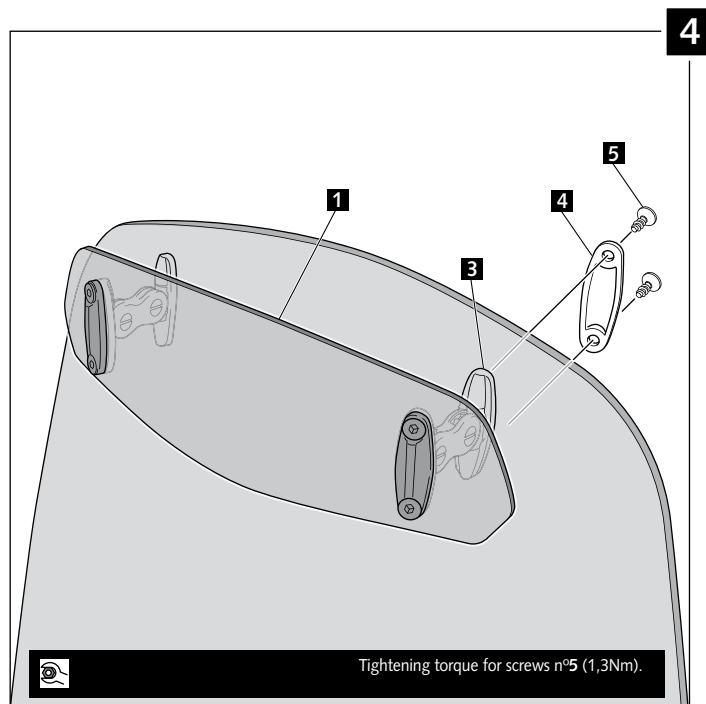

MULTI-ADJUSTABLE VISOR

- MOUNTING INSTRUCTIONS -

TYPE B