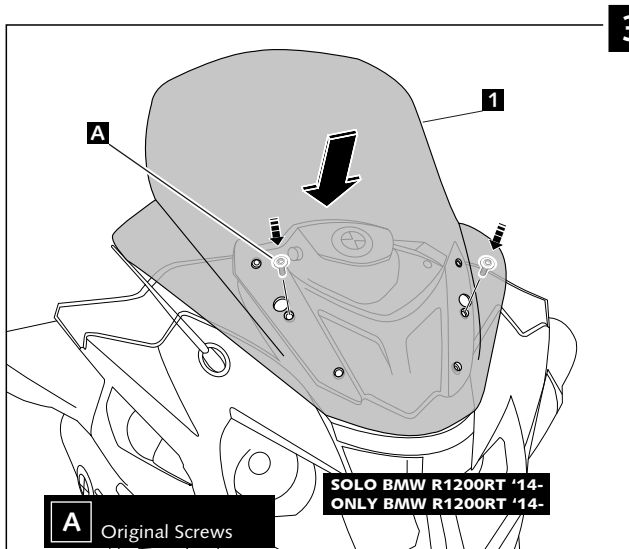

MOUNTING INSTRUCTIONS

TOURING SCREEN FOR BMW R1200RT '14- / K1600GT '11- / K1600GLT '11-

Ref.: 9512

ID.	DESCRIPTION	QTY.
1	 <p>Touring Screen (Ref.: 9512F/H/WM3)</p>	1
2	 <p>Silicon sticker Ø12,5 (Ref.: TOPE-PA12,7x3,5)</p>	2

MULTI-ADJUSTABLE VISOR

Ref.: 6007

Ref.: 5852

Ref.: 5853

Smoke

Clear

Note:

If the visor is supplied along with the windscreen, the windscreen will come factory-drilled so no drilling is necessary.

ID.	PART	DESCRIPTION	QTY.
1		Visor	1
2		Template	1
3		Multi-adjustable mechanism	2
4		Cap	4
5		Plastic thread fastener M6x12	8

MULTI-ADJUSTABLE VISOR

- MOUNTING INSTRUCTIONS -

TYPE A

MULTI-ADJUSTABLE VISOR