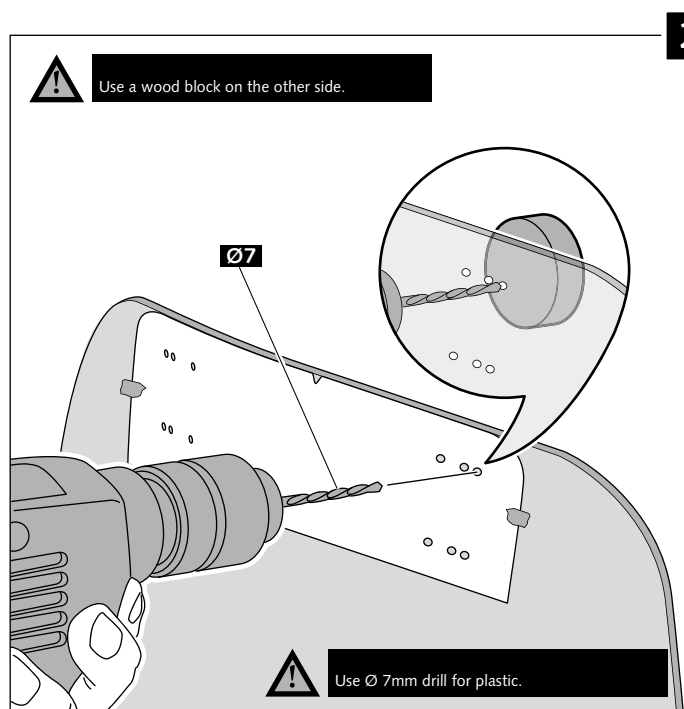

MULTI-ADJUSTABLE VISOR

Ref.: 6007

Ref.: 5852

Ref.: 5853

Smoke

Clear

Note:

If the visor is supplied along with the windscreen, the windscreen will come factory-drilled so no drilling is necessary.

ID.	PART	DESCRIPTION	QTY.
1		Visor	1
2		Template	1
3		Multi-adjustable mechanism	2
4		Cap	4
5		Plastic thread fastener M6x12	8

MULTI-ADJUSTABLE VISOR

- MOUNTING INSTRUCTIONS -

TYPE A

MULTI-ADJUSTABLE VISOR