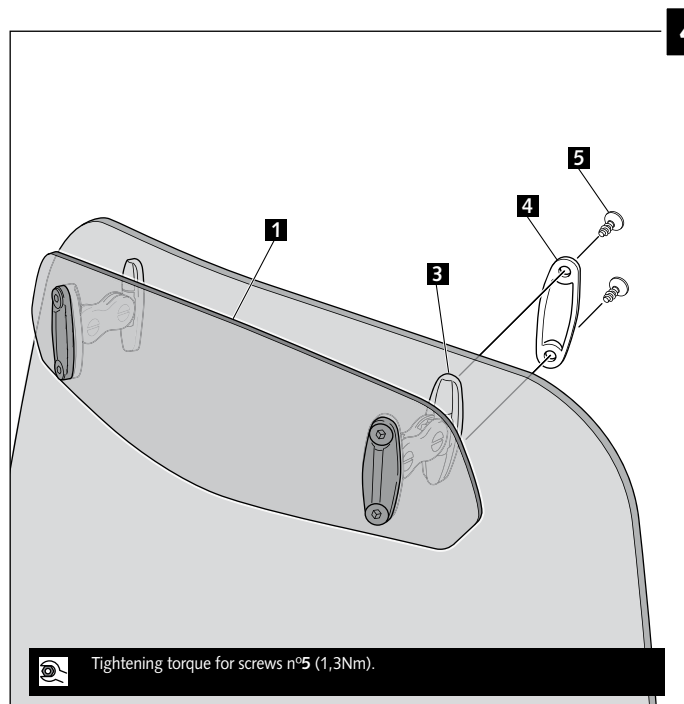

MULTI-ADJUSTABLE VISOR

Ref.: 6007

Ref.: 5852

Ref.: 5853

Smoke

Clear

Note:

If the visor is supplied along with the windscreen, the windscreen will come factory-drilled so no drilling is necessary.

ID.	PART	DESCRIPTION	QTY.
1		Visor	1
2		Template	1
3		Multi-adjustable mechanism	2
4		Cap	4
5		Plastic thread fastener M6x12	8

MULTI-ADJUSTABLE VISOR

- MOUNTING INSTRUCTIONS -

TYPE A

MULTI-ADJUSTABLE VISOR