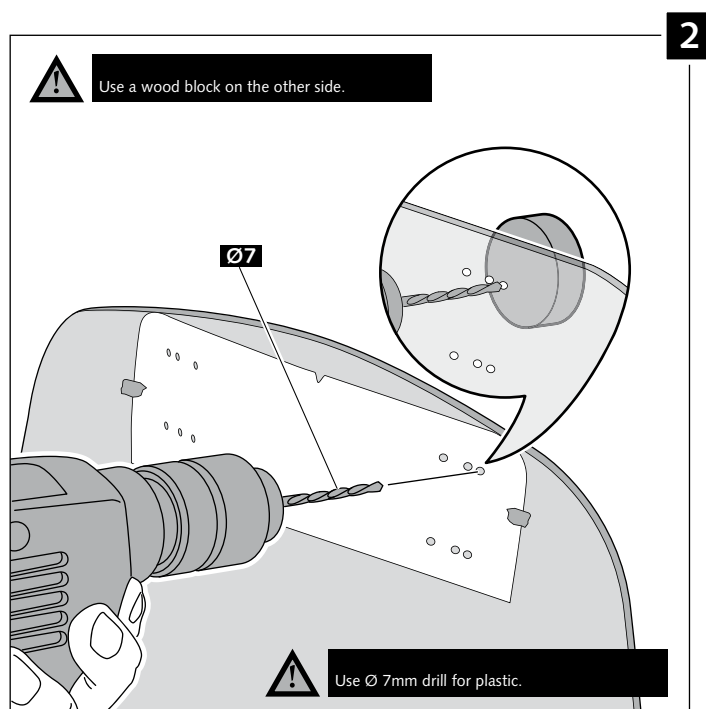

MULTI-ADJUSTABLE VISOR

- MOUNTING INSTRUCTIONS -

TYPE B