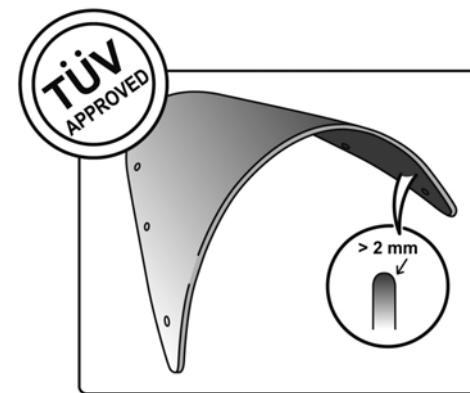

## TECHNICAL FEATURES

Check the ABE HOMOLOGATION document if the product is homologated for your motorcycle

ROUNDED CONTOUR-PROFILE

TÜV APPROVED