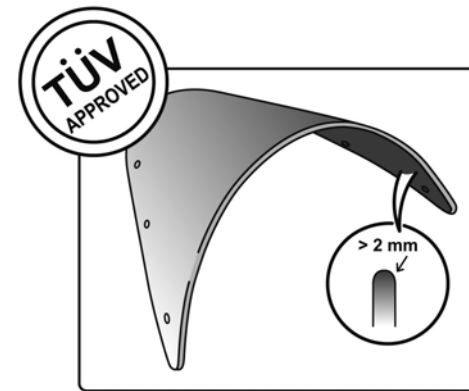

TECHNICAL FEATURES

Check the ABE HOMOLOGATION document if the product is homologated for your motorcycle

ROUNDED CONTOUR-PROFILE

TÜV APPROVED