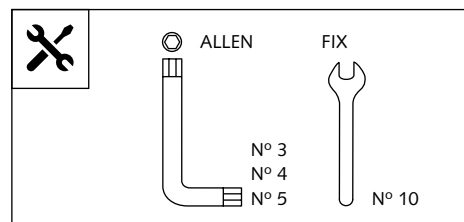

OPTIONAL

COVER WITH NAKED NEW GENERATION SPORT/TOURING