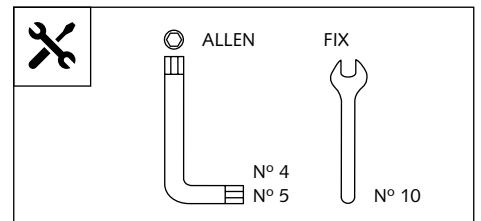

## YAMAHA MT-09/SP '17-

**Ref.: 9507**

ID.	PART	DESCRIPTION	QTY.	REF.:
1		Cover	1	9507FM3
2		Ø4,5 x Ø11 x 2mm Rubber washer	8	
3		M6x20 Ø11 ISO 7380 Allen screw	4	TORNI-I7380-758
4		M6x12 special screw hexagonal length 20	4	TORNI-EM6---759
5		M6 nylon washer	4	ARNV00000000246