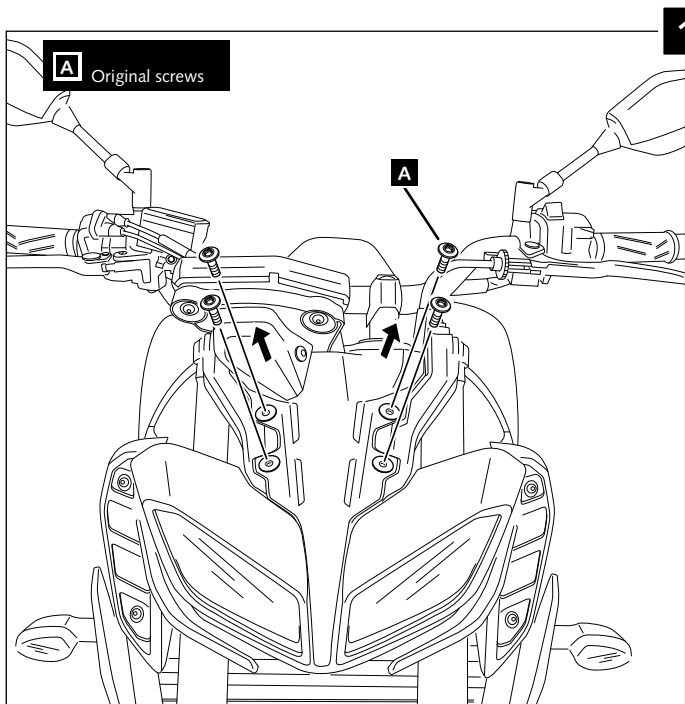

## YAMAHA MT-09/SP '17-

**Ref.: 9507**

ID.	PART	DESCRIPTION	QTY.	REF.:
1		Cover	1	9507FM3
2		Ø4,5 x Ø11 x 2mm Rubber washer	8	
3		M6x20 Ø11 ISO 7380 Allen screw	4	TORNI-I7380-758
4		M6x12 special screw hexagonal length 20	4	TORNI-EM6---759
5		M6 nylon washer	4	ARNV00000000246

ROUNDED CONTOUR-PROFILE

**OPTIONAL**

**COVER WITH NAKED NEW GENERATION SPORT/TOURING**

**- MOUNTING INSTRUCTIONS -**

**OPTIONAL**

**COVER WITH NAKED NEW GENERATION SPORT/TOURING**

- MOUNTING INSTRUCTIONS -