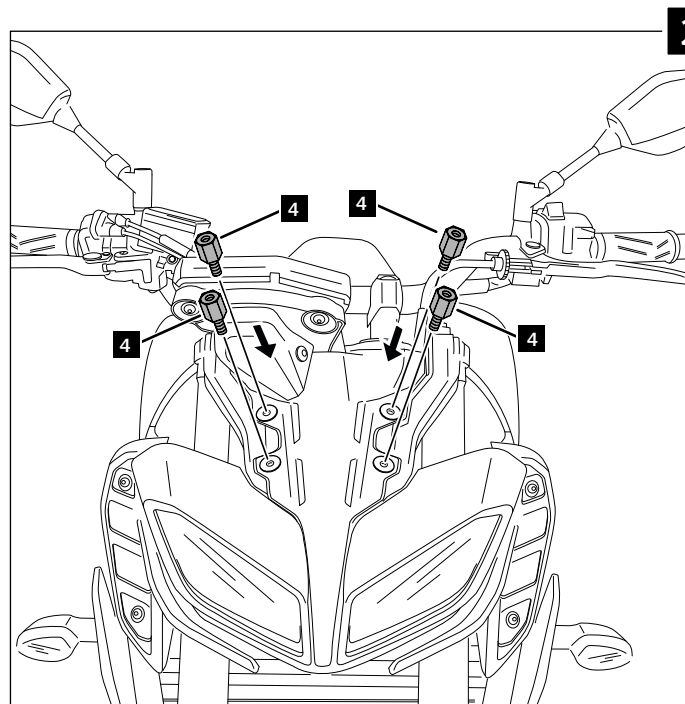

## YAMAHA MT-09/SP '17-

**Ref.: 9507**

ID.	PART	DESCRIPTION	QTY.	REF.:
1		Cover	1	9507FM3
2		Ø4,5 x Ø11 x 2mm Rubber washer	8	
3		M6x20 Ø11 ISO 7380 Allen screw	4	TORNI-I7380-758
4		M6x12 special screw hexagonal length 20	4	TORNI-EM6---759
5		M6 nylon washer	4	ARNV00000000246

ROUNDED CONTOUR-PROFILE

**OPTIONAL**

**COVER WITH NAKED NEW GENERATION SPORT/TOURING**

**- MOUNTING INSTRUCTIONS -**

**OPTIONAL**

**COVER WITH NAKED NEW GENERATION SPORT/TOURING**

- MOUNTING INSTRUCTIONS -