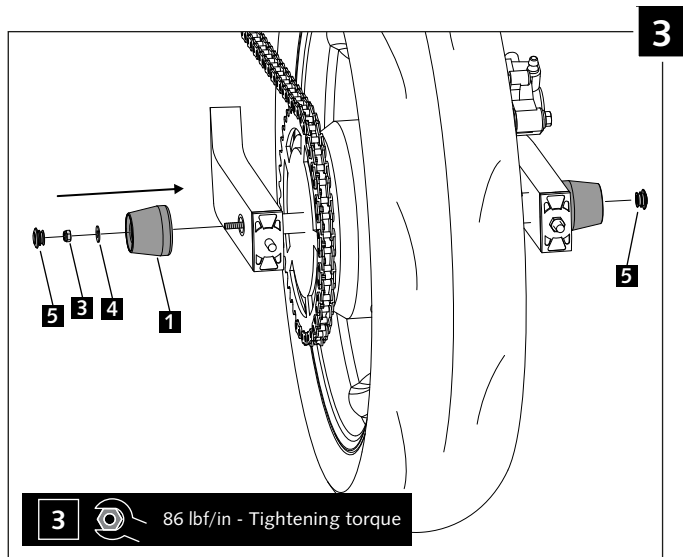

MOUNTING INSTRUCTIONS

PROTECTOR SWINGARM ADAPTABLE TO
DUCATI MONSTER 797 '17

Ref.: 9498N

| ID. | PART | QTY. |
|-----|------|------|
| 1 | | 2 |
| 2 | | 1 |
| 3 | | 2 |
| 4 | | 2 |
| 5 | | 8 |

When it comes to quality motorcycle frame and body, Puig is the brand you can depend on.