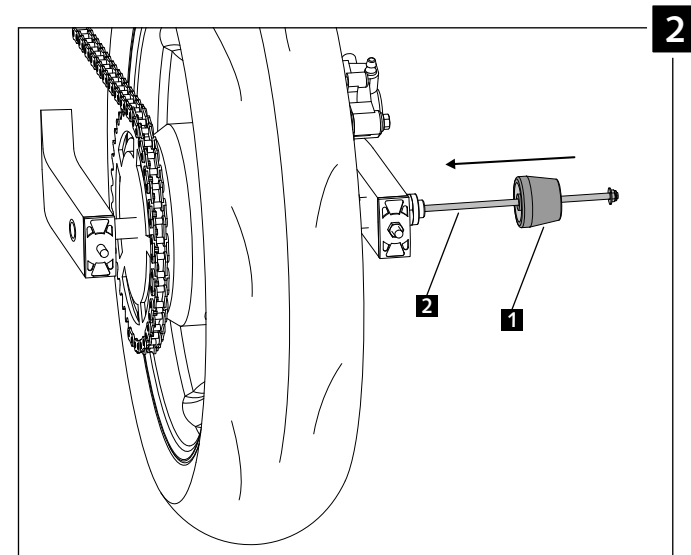

MOUNTING INSTRUCTIONS

PROTECTOR SWINGARM ADAPTABLE TO
DUCATI MONSTER 797 '17

Ref.: 9498N

| ID. | PART | QTY. |
|-----|------|------|
| 1 | | 2 |
| 2 | | 1 |
| 3 | | 2 |
| 4 | | 2 |
| 5 | | 8 |

When it comes to quality motorcycle frame and body, Puig is the brand you can depend on.