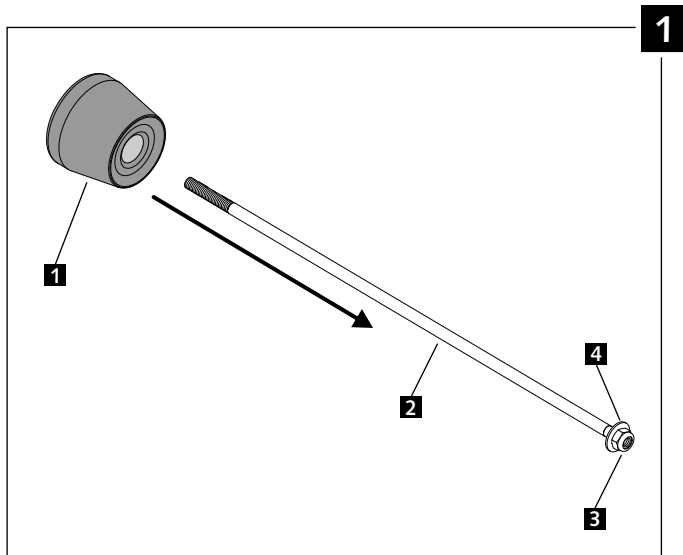

MOUNTING INSTRUCTIONS

PROTECTOR SWINGARM ADAPTABLE TO
DUCATI MONSTER 797 '17

Ref.: 9498N

| ID. | PART | QTY. |
|-----|------|------|
| 1 | | 2 |
| 2 | | 1 |
| 3 | | 2 |
| 4 | | 2 |
| 5 | | 8 |

When it comes to quality motorcycle frame and body, Puig is the brand you can depend on.