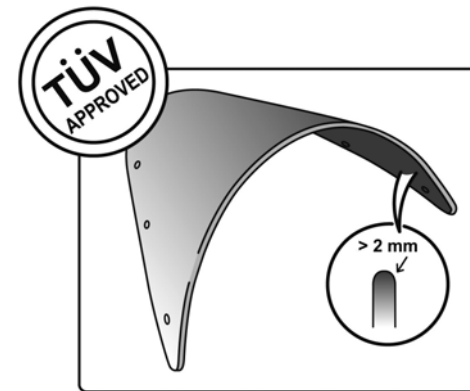

TECHNICAL FEATURES

Check the ABE HOMOLOGATION document if the product is homologated for your motorcycle

ROUNDED CONTOUR-PROFILE

TÜV APPROVED