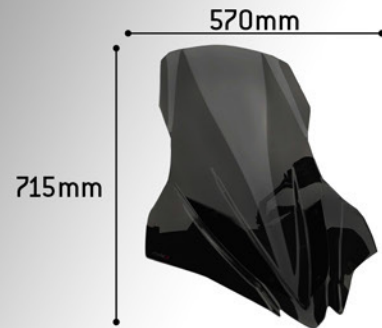

YAMAHA X-MAX 300 17' - V-Tech Line Touring

Puig
Hi-Tech Parts

Max. protection +130mm (+5,11 in)

9476F

9476W

OEM

If you're looking for quality motorcycle windshields & fairings, visit our website.