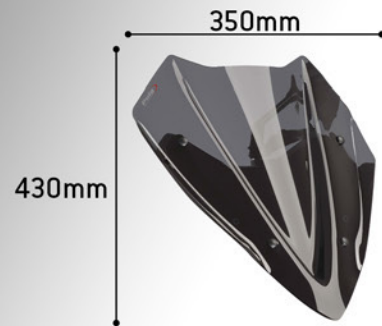

YAMAHA X-MAX 300 17' - V-Tech Line Sport

Puig
Hi-Tech Parts

Max. protection -170mm [-6,69 in]

9474F

9474H

OEM

If you're looking for quality motorcycle windshields & fairings, visit our website.