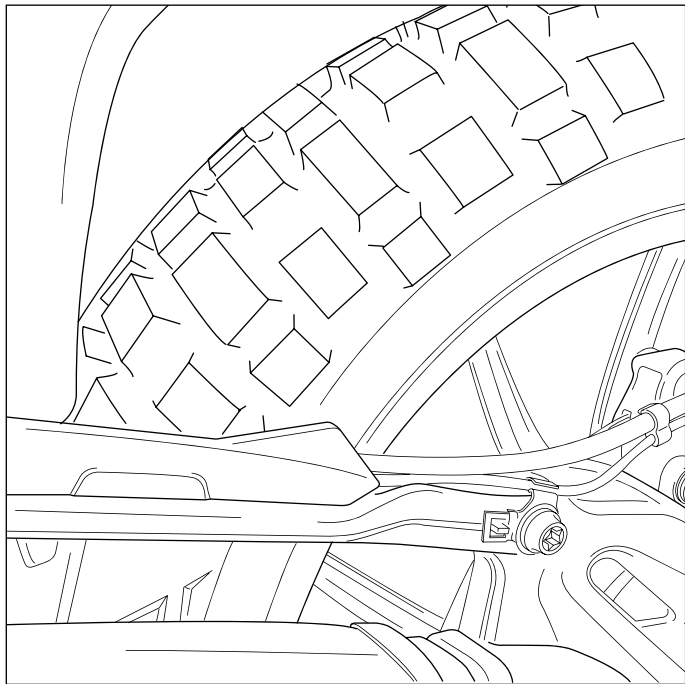

MOUNTING INSTRUCTIONS