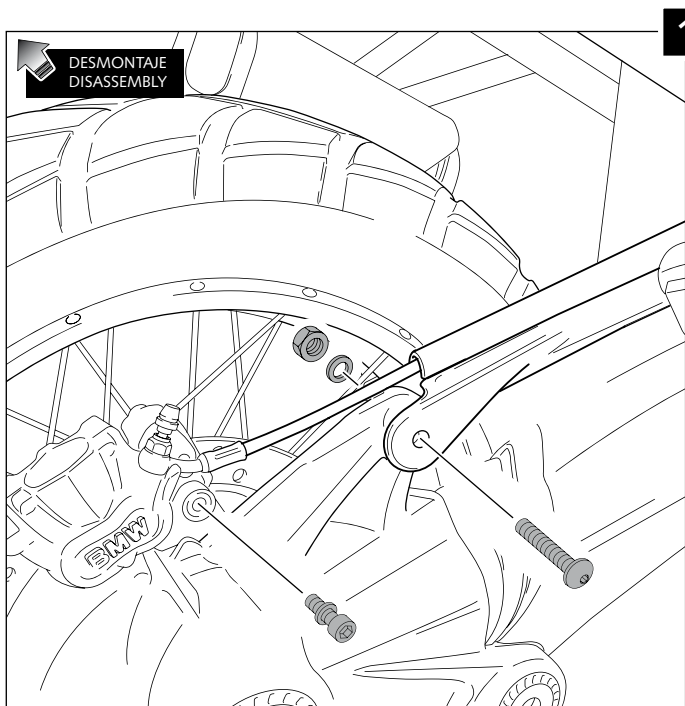

MOUNTING INSTRUCTIONS