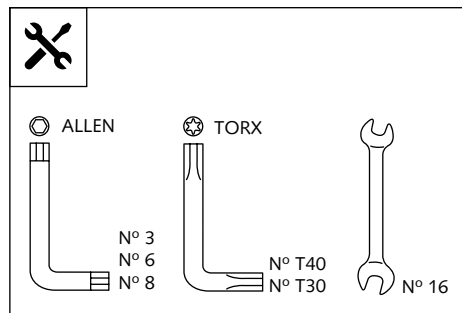

REAR MUDGUARD ADAPTABLE TO BMW R NINE T SCRAMBLER

Ref.: 9464 J

(Black colour)

Ref.: 9464 C

(Carbon look)

ID	PART	DESCRIPTION	QTY	REF.
1		Mudguard	1	9464J/CM3
2		Support	1	10324N
3		Silentblock	3	SILENBGONE-064
4		M5x11 ISO 7380 Allen screw	3	TORNI-AI----520
5		M10 locknut	1	TUEA-D985.8-M10
6		M10x75 DIN 912 12.9 Allen screw	1	TORNI-D912--548
7		M8x45 DIN 912 12.9 Allen screw	1	TORNI-D912--622
8		Arrowhead friction IGUS Ø inner 15 x Ø outer 17x15	1	COJIN-P-WSM-517
9		Bush with flange Ø inner10,5 x Ø outer15x18	1	CASQUI-M----504
10		M5 bush with flange	3	CASQUI-----517
11		M8 glower washer	1	ARAND-G8----505
12		DIN 127 M5 glower washer	3	ARAND-G5----506
13		Bush Ø inner8,5 x Ø outer22x5	1	CASQUI-M----621
14		M5 ISO 7380 screw cap	3	TAPON_____85

MOUNTING INSTRUCTIONS

MOUNTING INSTRUCTIONS