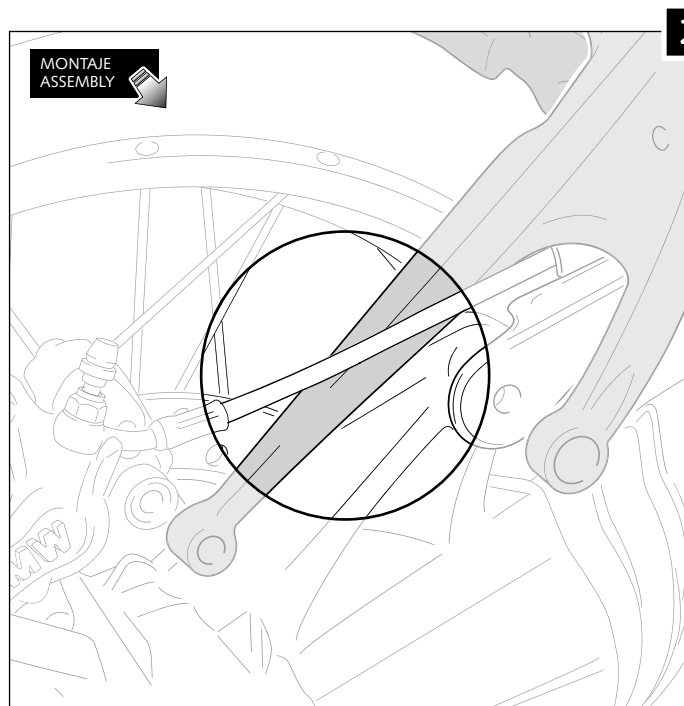

MOUNTING INSTRUCTIONS