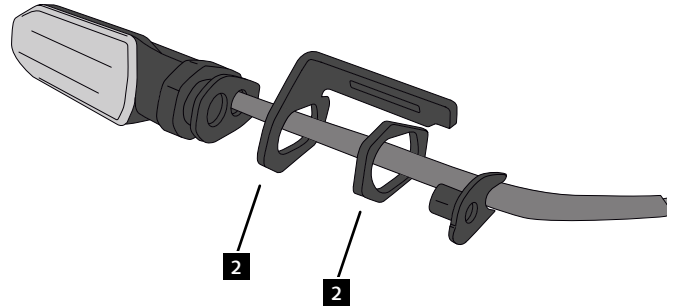

ORIGINAL HONDA PARA

REF 9457N

FOR ORIGINAL TURN SIGNAL

1 Person

15 min

EASY

ID.	PART	DESCRIPTION	QTY.	REF.:
1		Set right support	1	INTMAT11-0-0011
2		Set left support	1	INTMAT11-0-0011

ORIGINAL HONDA PARA

MOUNTING INSTRUCTIONS

1

DISASSEMBLY

2

ASSEMBLY

3

ASSEMBLY