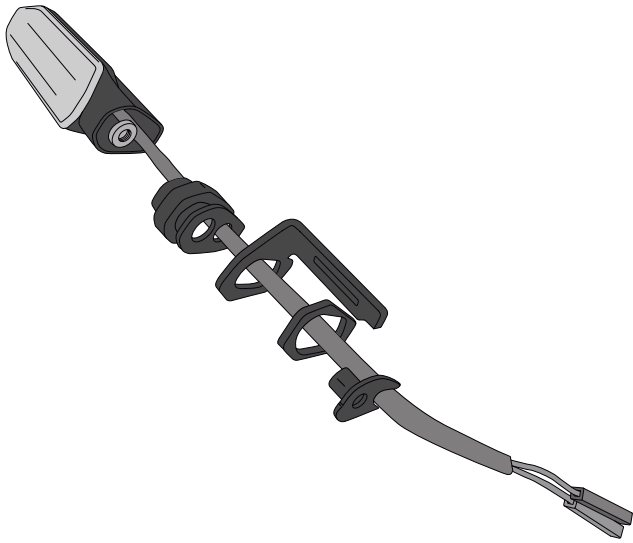

ORIGINAL HONDA PARA

MOUNTING INSTRUCTIONS

1

DISASSEMBLY