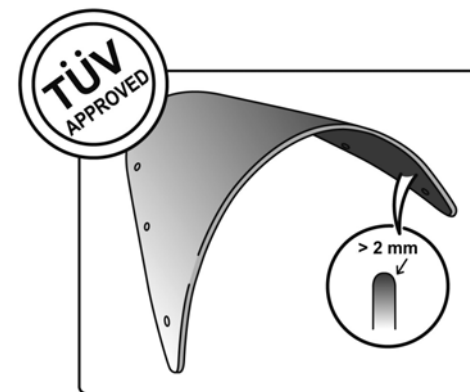

TECHNICAL FEATURES

ROUNDED CONTOUR-PROFILE

Check the ABE HOMOLOGATION document if the product is homologated for your motorcycle

TÜV APPROVED