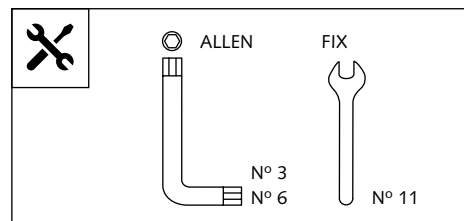

## TOURING SCREEN FOR SUZUKI GSX-S750 '17-

**Ref.: 9436**

ID.	PART	DESCRIPTION	QTY.	REF.:
1		Touring Screen	1	9436A/C/F/H/N/R/W/M3
2		Right metal support ( R )	1	SOPOR-2P-3-9436
3		Left metal support ( L )	1	SOPOR-2P-3-9436
4		M5x11 Ø11 ISO7380 allen screw	2	TORNI-AI----520
5		M5x1 nylon washer	4	ARNV00000000245
6		M5 ISO7380 allen screw cap	6	TAPON____85
7		M5x16 Ø11 ISO 7380 allen screw	4	TORNI-I7380-493
8		M5 silentblock	4	SILENBTM5-046/1
9		M5x17 special screw Hexagonal lenght 14	2	TORNI-EC----498
10		M8x45 DIN912 allen screw	2	TORNI-AD912-508
11		Ø8,5xØ14x9 arrowhead	2	CASQUI____0100