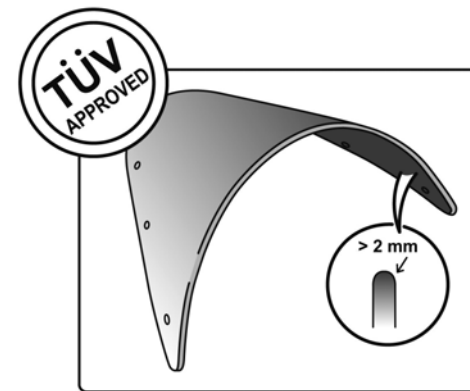

## TECHNICAL FEATURES

ROUNDED CONTOUR-PROFILE

Check the ABE HOMOLOGATION document if the product is homologated for your motorcycle

TÜV APPROVED