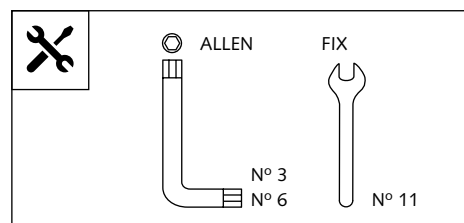

## SPORT SCREEN FOR SUZUKI GSX-S750 '17-

**Ref.: 9435**

ID.	PART	DESCRIPTION	QTY.	REF.:
1		Sport Screen	1	9435A/C/F/H/N/R/W/M3
2		Right metal support ( R )	1	SOPOR-2P-7-9435
3		Left metal support ( L )	1	SOPOR-2P-7-9435
4		M5x11 Ø11 ISO7380 allen screw	2	TORNI-AI----520
5		M5x1 nylon washer	4	ARNV00000000245
6		M5 ISO7380 allen screw cap	6	TAPON____85
7		M5x16 Ø11 ISO 7380 allen screw	4	TORNI-I7380-493
8		M5 silentblock	4	SILENBTM5-046/1
9		M5x17 special screw Hexagonal lenght 14	2	TORNI-EC----498
10		M8x45 DIN912 allen screw	2	TORNI-AD912-508
11		Ø8,5xØ14x9 arrowhead	2	CASQUI____0100