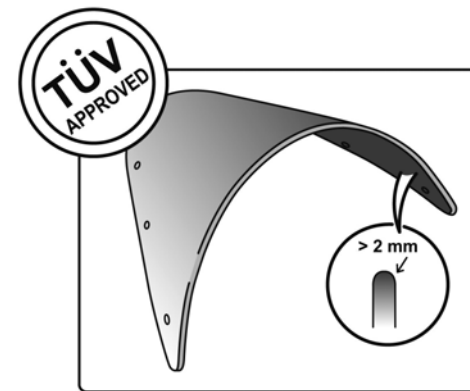

TECHNICAL FEATURES

ROUNDED CONTOUR-PROFILE

Check the ABE HOMOLOGATION document if the product is homologated for your motorcycle

TÜV APPROVED