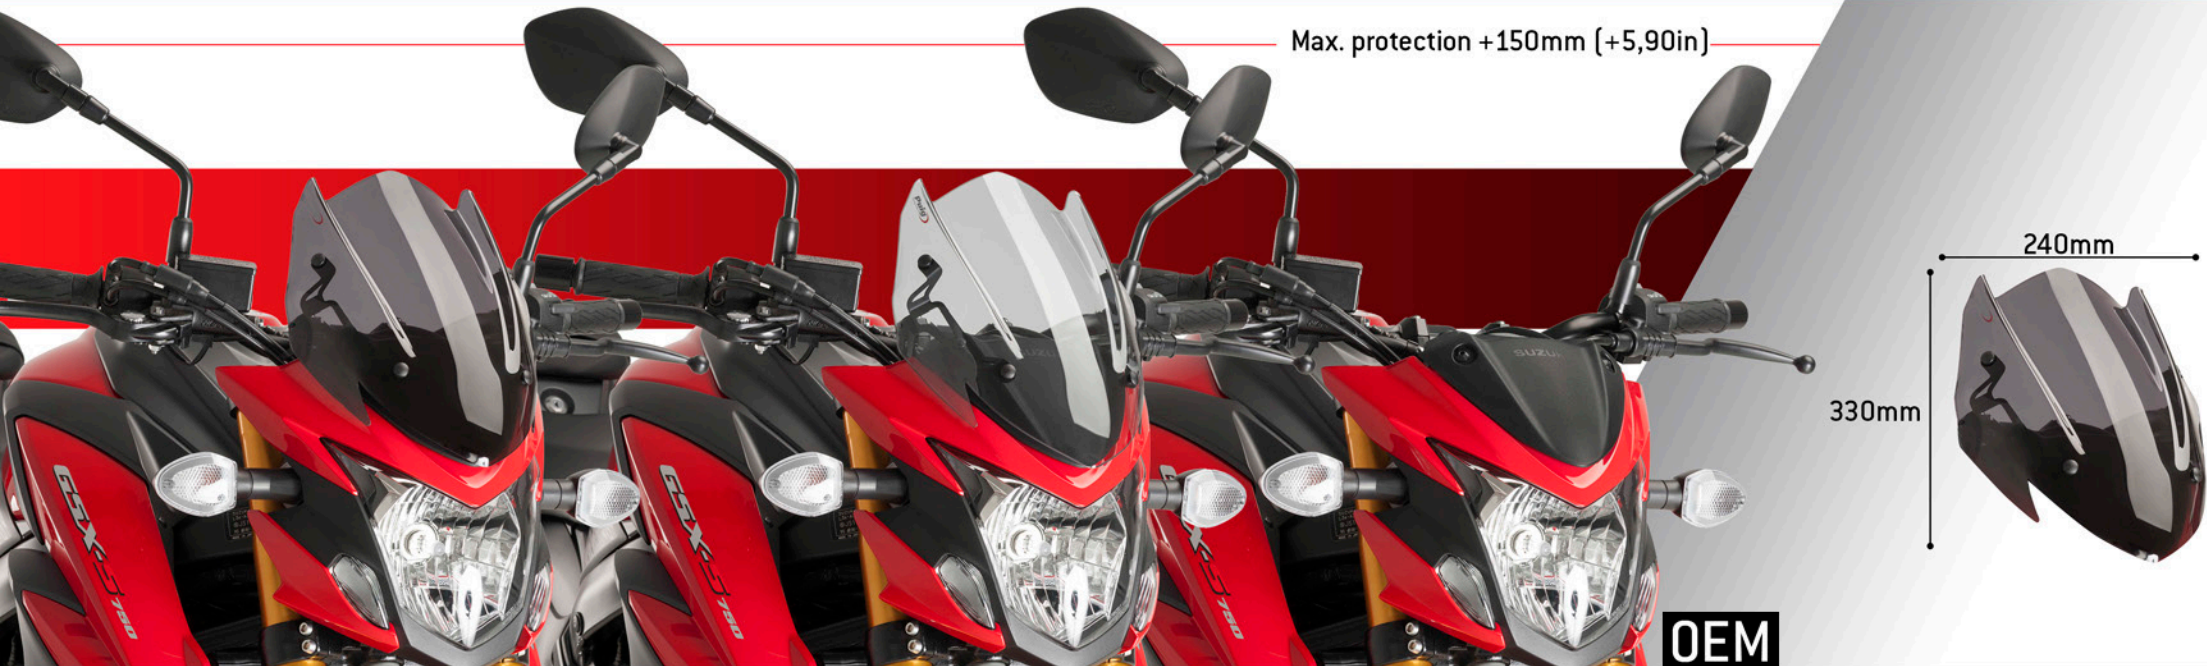

SUZUKI GSX-S750 '17 - Naked New Generation Sport

Puig
Hi-Tech Parts

Max. protection +150mm (+5,90in)

9435F

9435H

OEM

If you're looking for quality motorcycle windshields & fairings, visit our website.