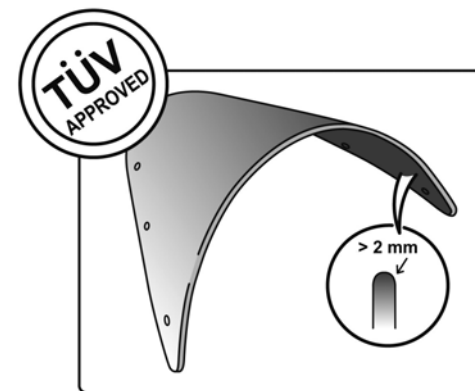

## TECHNICAL FEATURES

Check the ABE HOMOLOGATION document if the product is homologated for your motorcycle

ROUNDED CONTOUR-PROFILE

TÜV APPROVED