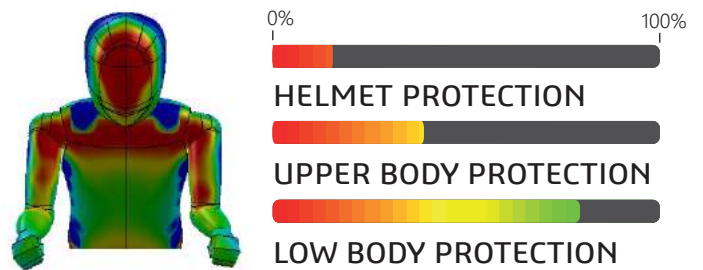

**DUCATI SUPERSPORT 939**

**Ref: 9434**

**OEM SCREEN** upper position

**PUIG SCREEN** upper position

**AERODYNAMIC TEST CONDITIONS**

SPEED	150 km/h   94 mph
RIDER HEIGHT	180cm   5.9 ft
TEMPERATURE	20 °C   68 °F
RIDER POSITION	Sport
LATERAL WIND	No

Total dissipated pressure with puig screen is equivalent to 2.55kg

**29%**

**IMPROVED AERODYNAMIC WIND PROTECTION WITH PUIG SCREEN**

**Without losing Cx**  
*Sin perder Cx*