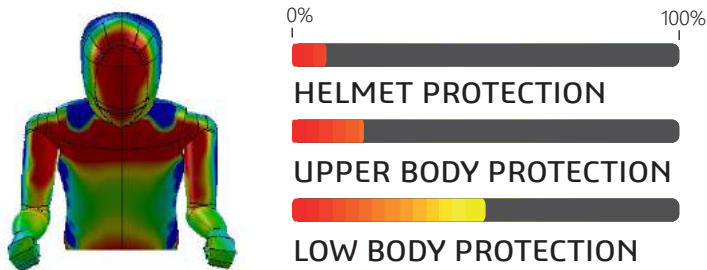

**DUCATI SUPERSPORT 939**

**Ref: 9434**

**OEM SCREEN** upper position

**PUIG SCREEN** upper position

**AERODYNAMIC TEST CONDITIONS**

SPEED	150 km/h   94 mph
RIDER HEIGHT	180cm   5.9 ft
TEMPERATURE	20 °C   68 °F
RIDER POSITION	Sport
LATERAL WIND	No

Total dissipated pressure with puig screen is equivalent to 2.55kg

**29%**

**IMPROVED AERODYNAMIC WIND PROTECTION WITH PUIG SCREEN**

**Without losing Cx**  
*Sin perder Cx*