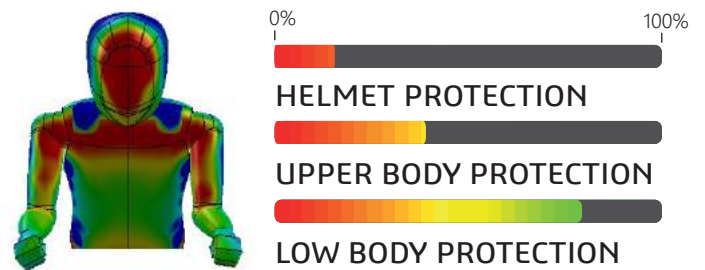

DUCATI SUPERSPORT 939

Ref: 9434

OEM SCREEN upper position

PUIG SCREEN upper position

AERODYNAMIC TEST CONDITIONS

SPEED	150 km/h 94 mph
RIDER HEIGHT	180cm 5.9 ft
TEMPERATURE	20 °C 68 °F
RIDER POSITION	Sport
LATERAL WIND	No

Total dissipated pressure with puig screen is equivalent to 2.55kg

29%

IMPROVED AERODYNAMIC WIND PROTECTION WITH PUIG SCREEN

Without losing Cx

DUCATI SUPERSPORT 939 17'

Puig
Hi-Tech Parts

Max. protection +70mm (+2,75in)