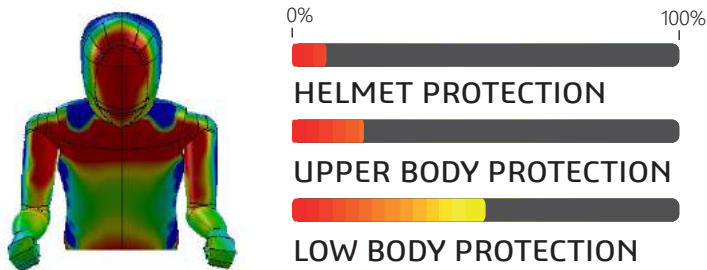

DUCATI SUPERSPORT 939

Ref: 9434

OEM SCREEN upper position

PUIG SCREEN upper position

AERODYNAMIC TEST CONDITIONS

SPEED	150 km/h 94 mph
RIDER HEIGHT	180cm 5.9 ft
TEMPERATURE	20 °C 68 °F
RIDER POSITION	Sport
LATERAL WIND	No

Total dissipated pressure with puig screen is equivalent to 2.55kg

29%

IMPROVED AERODYNAMIC WIND PROTECTION WITH PUIG SCREEN

Without losing Cx

DUCATI SUPERSPORT 939 17'

Puig
Hi-Tech Parts

Max. protection +70mm (+2,75in)