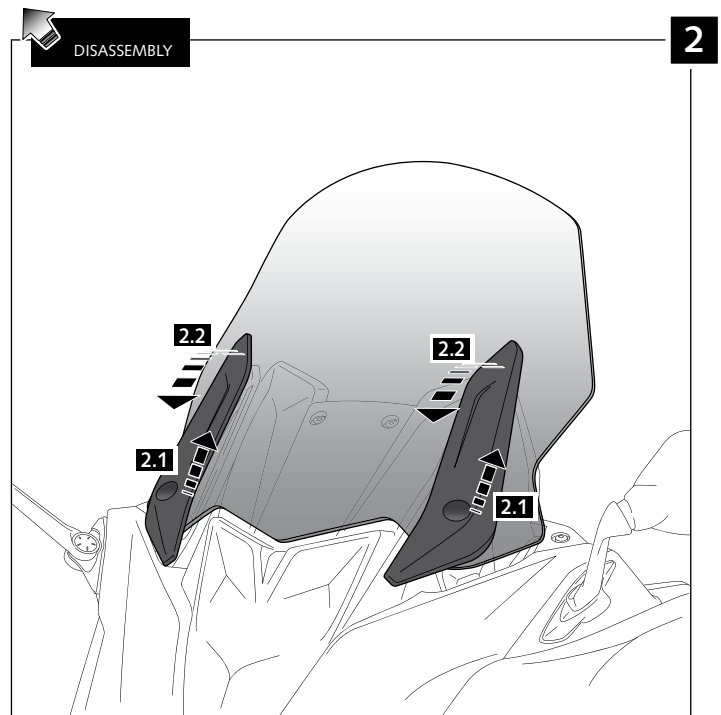

TOURING SCREEN FOR YAMAHA TMAX 530 DX/SX '17- / TMAX 560 '20-

Ref.: 9424

ID	PART	DESCRIPTION	QTY	REF.
1		VTech Touring	1	9424F/W/HM3
2		M5x15 special screw Hexagonal length 14	2	TORNI-EM5---513
3		M5x13 special screw Hexagonal length 11	2	TORNI-EM5---514
4		Ø9 x Ø6 x 8mm silentblock	4	AROPASACABLES-3
5		Ø12xØ6,8x7,3 bush with flange	4	CASQUI-1A---750
6		M5x16 Ø11 ISO 7380 Allen screw	4	TORNI-I7380-493
7		M5 DIN 9021 Ø5,3x Ø15x1,2 (black) metallic washer	4	ARAND-PD5---152
8		M5 ISO 7380 Allen screw cap	4	TAPON-----85

TOURING SCREEN FOR
YAMAHA TMAX 530 DX/SX '17- / TMAX 560 '20-

- MOUNTING INSTRUCTIONS -

- TOURING SCREEN FOR -

YAMAHA TMAX 530 DX/SX '17- / TMAX 560 '20-

- MOUNTING INSTRUCTIONS -

ASSEMBLY

5