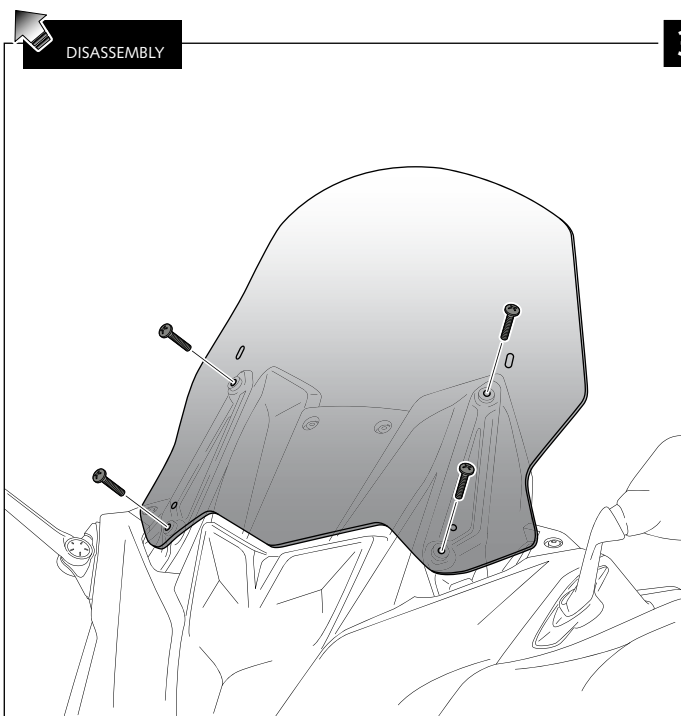

TOURING SCREEN FOR YAMAHA TMAX 530 DX/SX '17- / TMAX 560 '20-

Ref.: 9424

ID	PART	DESCRIPTION	QTY	REF.
1		VTech Touring	1	9424F/W/HM3
2		M5x15 special screw Hexagonal length 14	2	TORNI-EM5---513
3		M5x13 special screw Hexagonal length 11	2	TORNI-EM5---514
4		Ø9 x Ø6 x 8mm silentblock	4	AROPASACABLES-3
5		Ø12xØ6,8x7,3 bush with flange	4	CASQUI-1A---750
6		M5x16 Ø11 ISO 7380 Allen screw	4	TORNI-I7380-493
7		M5 DIN 9021 Ø5,3x Ø15x1,2 (black) metallic washer	4	ARAND-PD5---152
8		M5 ISO 7380 Allen screw cap	4	TAPON-----85

TOURING SCREEN FOR
YAMAHA TMAX 530 DX/SX '17- / TMAX 560 '20-

- MOUNTING INSTRUCTIONS -

- TOURING SCREEN FOR -

YAMAHA TMAX 530 DX/SX '17- / TMAX 560 '20-

- MOUNTING INSTRUCTIONS -

ASSEMBLY

5