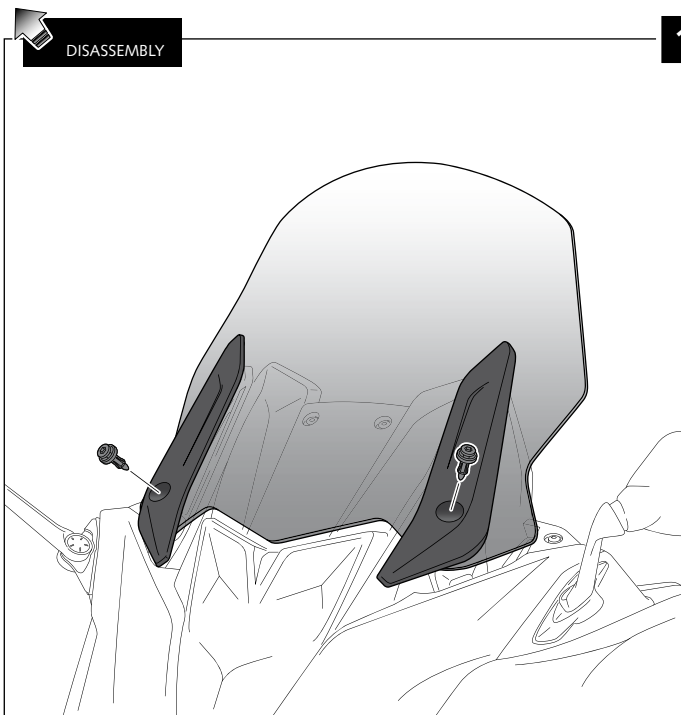

TOURING SCREEN FOR YAMAHA TMAX 530 DX/SX '17- / TMAX 560 '20-

Ref.: 9424

ID	PART	DESCRIPTION	QTY	REF.
1		VTech Touring	1	9424F/W/HM3
2		M5x15 special screw Hexagonal length 14	2	TORNI-EM5---513
3		M5x13 special screw Hexagonal length 11	2	TORNI-EM5---514
4		Ø9 x Ø6 x 8mm silentblock	4	AROPASACABLES-3
5		Ø12xØ6,8x7,3 bush with flange	4	CASQUI-1A---750
6		M5x16 Ø11 ISO 7380 Allen screw	4	TORNI-I7380-493
7		M5 DIN 9021 Ø5,3x Ø15x1,2 (black) metallic washer	4	ARAND-PD5---152
8		M5 ISO 7380 Allen screw cap	4	TAPON-----85

TOURING SCREEN FOR
YAMAHA TMAX 530 DX/SX '17- / TMAX 560 '20-

- MOUNTING INSTRUCTIONS -

- TOURING SCREEN FOR -

YAMAHA TMAX 530 DX/SX '17- / TMAX 560 '20-

- MOUNTING INSTRUCTIONS -

ASSEMBLY

5