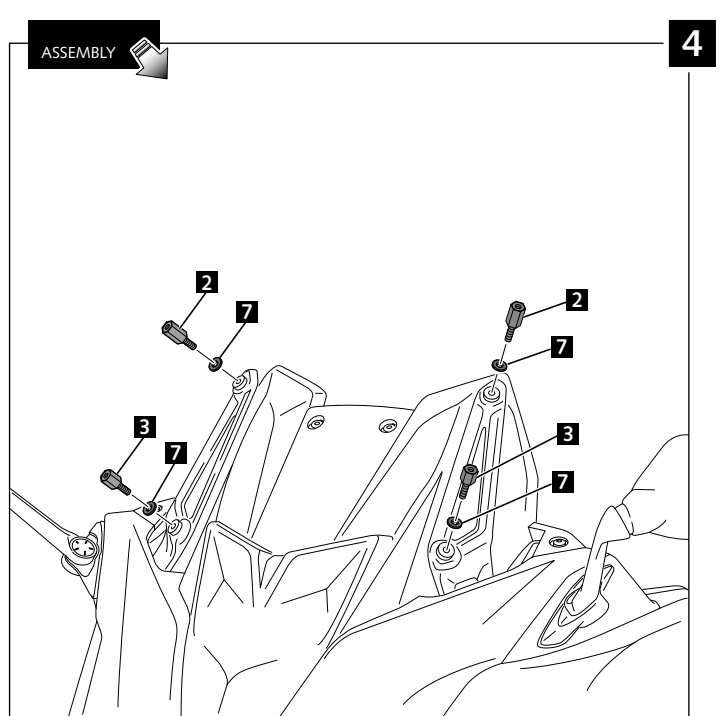

TOURING SCREEN FOR YAMAHA TMAX 530 DX/SX '17- / TMAX 560 '20-

Ref.: 9424

ID	PART	DESCRIPTION	QTY	REF.
1		VTech Touring	1	9424F/W/HM3
2		M5x15 special screw Hexagonal length 14	2	TORNI-EM5---513
3		M5x13 special screw Hexagonal length 11	2	TORNI-EM5---514
4		Ø9 x Ø6 x 8mm silentblock	4	AROPASACABLES-3
5		Ø12xØ6,8x7,3 bush with flange	4	CASQUI-1A---750
6		M5x16 Ø11 ISO 7380 Allen screw	4	TORNI-I7380-493
7		M5 DIN 9021 Ø5,3x Ø15x1,2 (black) metallic washer	4	ARAND-PD5---152
8		M5 ISO 7380 Allen screw cap	4	TAPON-----85

TOURING SCREEN FOR
YAMAHA TMAX 530 DX/SX '17- / TMAX 560 '20-

- MOUNTING INSTRUCTIONS -

- TOURING SCREEN FOR -

YAMAHA TMAX 530 DX/SX '17- / TMAX 560 '20-

- MOUNTING INSTRUCTIONS -

ASSEMBLY

5