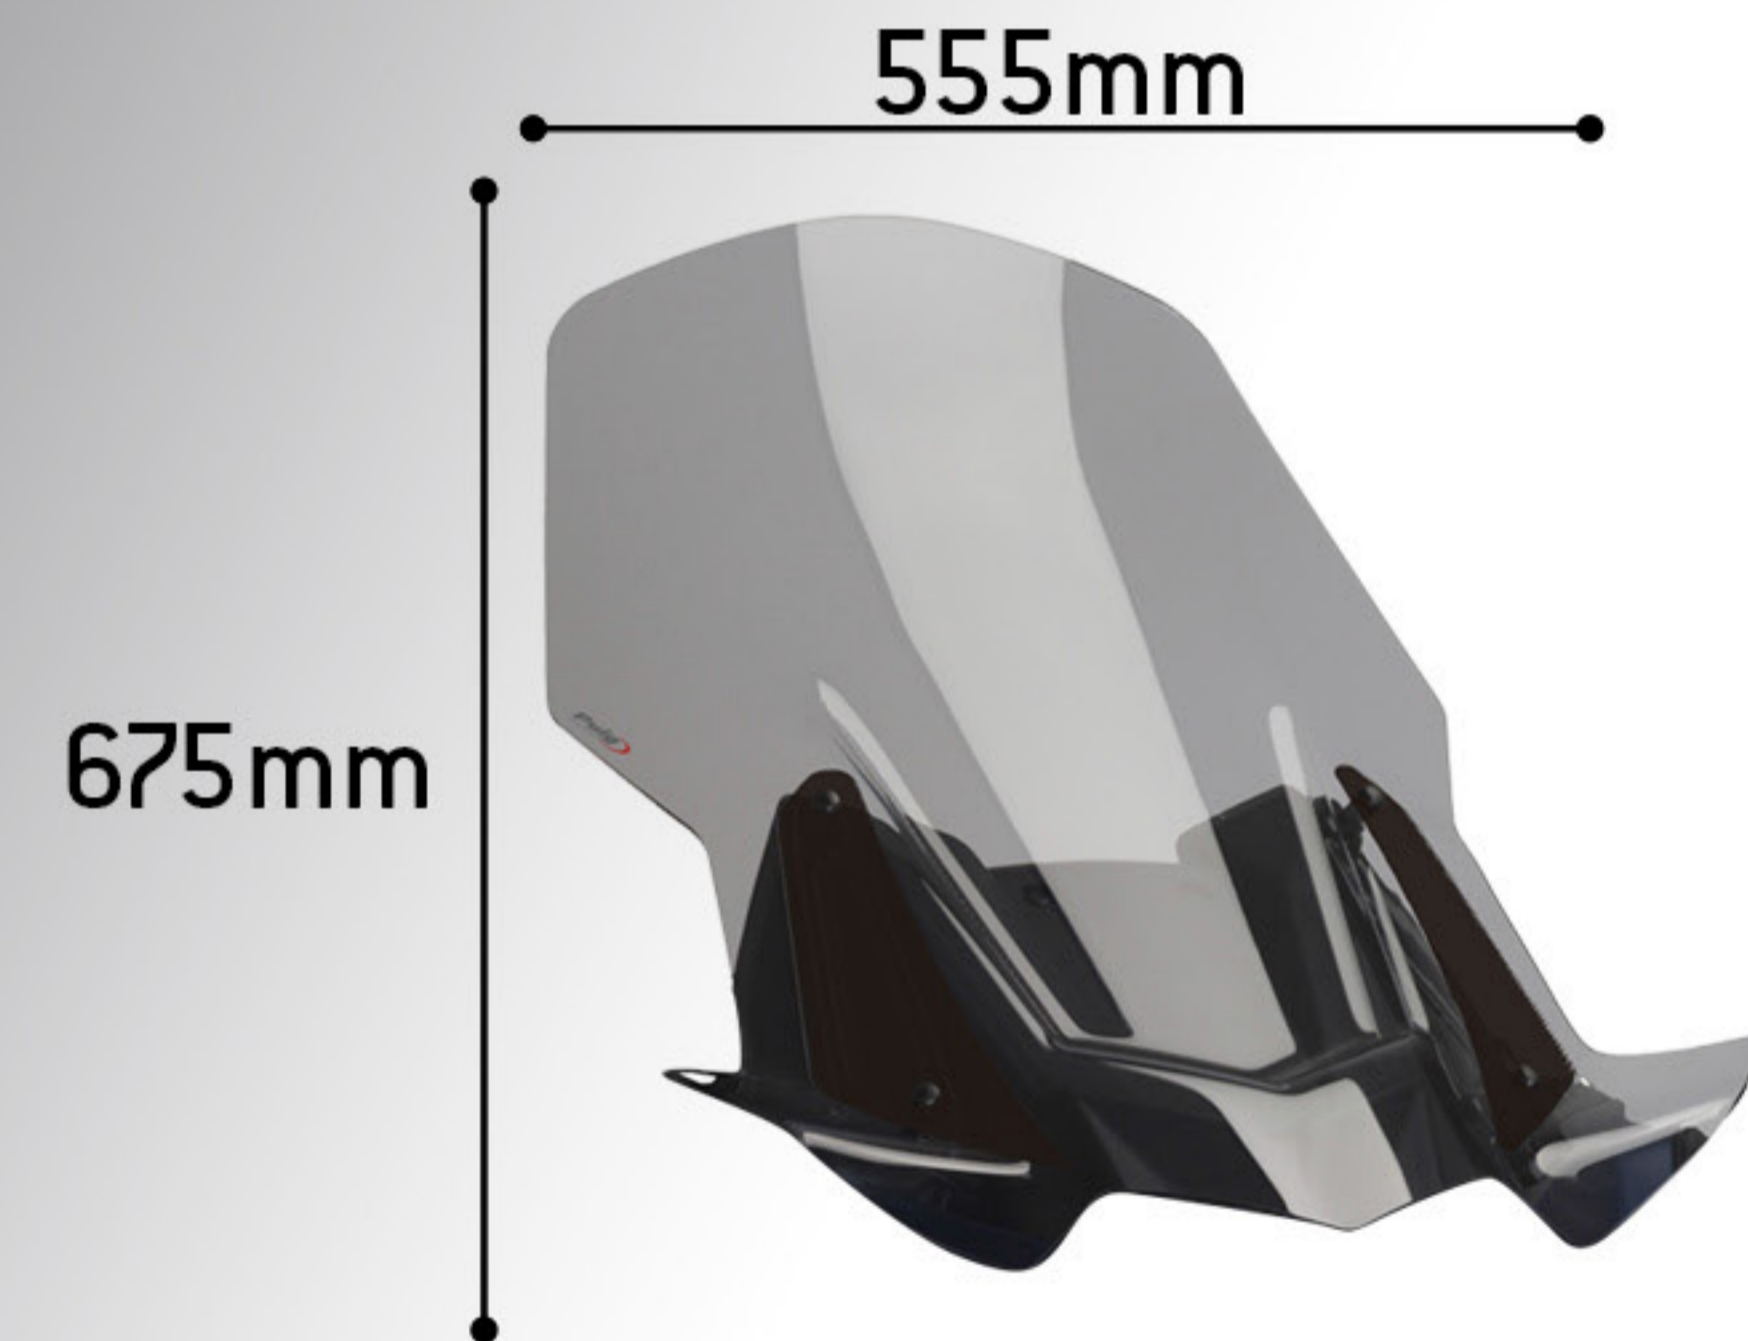

YAMAHA T-MAX/DX/SX 17' - V-Tech Line Touring

Max. protection +115mm (+4,52 in)

OEM

9424F

9424H

If you're looking for quality motorcycle windshields & fairings, visit our website.