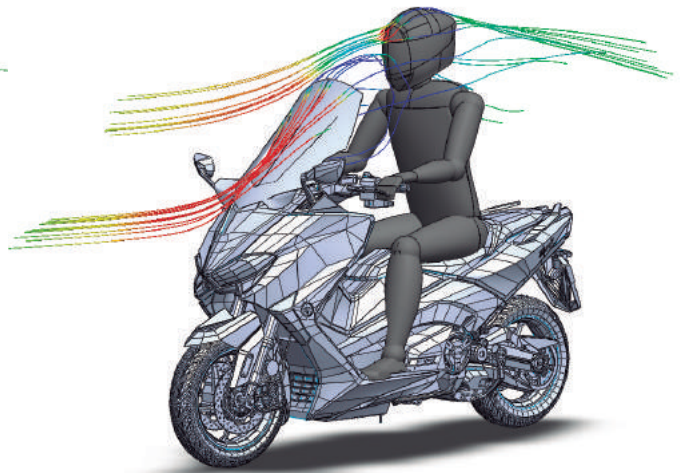

YAMAHA T-MAX 2017
Touring screen

Ref: 9424

OEM SCREEN

PUIG SCREEN

AERODYNAMIC TEST CONDITIONS

SPEED	150 km/h 94 mph
RIDER HEIGHT	180cm 5.9 ft
TEMPERATURE	20 °C 68 °F
SCREEN POSITION	Lower
LATERAL WIND	No

Total dissipated pressure with puig screen is equivalent to 3.18kg

93%

IMPROVED AERODYNAMIC WIND PROTECTION WITH PUIG SCREEN