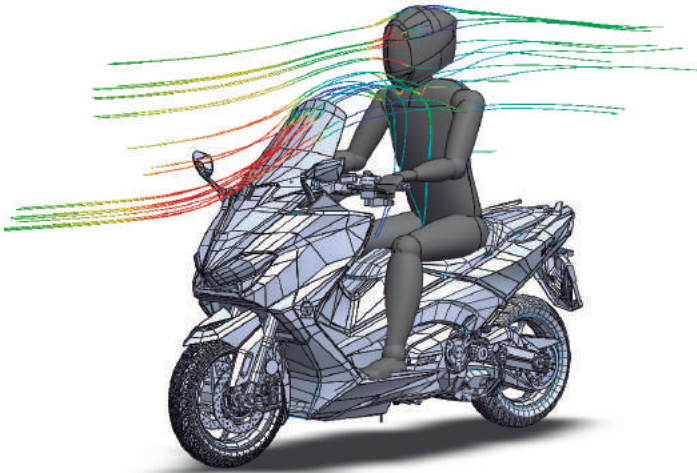

YAMAHA T-MAX 2017
Touring screen

Ref: 9424

OEM SCREEN

PUIG SCREEN

AERODYNAMIC TEST CONDITIONS

SPEED	150 km/h 94 mph
RIDER HEIGHT	180cm 5.9 ft
TEMPERATURE	20 °C 68 °F
SCREEN POSITION	Lower
LATERAL WIND	No

Total dissipated pressure with puig screen is equivalent to 3.18kg

93%

IMPROVED AERODYNAMIC WIND PROTECTION WITH PUIG SCREEN