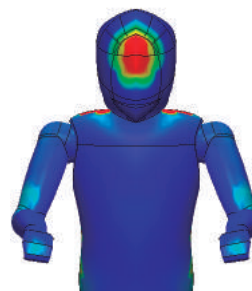

YAMAHA T-MAX 2017
Touring screen

Ref: 9424

OEM SCREEN

PUIG SCREEN

AERODYNAMIC TEST CONDITIONS

SPEED	150 km/h 94 mph
RIDER HEIGHT	180cm 5.9 ft
TEMPERATURE	20 °C 68 °F
SCREEN POSITION	Lower
LATERAL WIND	No

Total dissipated pressure with puig screen is equivalent to 3.18kg

93%

IMPROVED AERODYNAMIC WIND PROTECTION WITH PUIG SCREEN