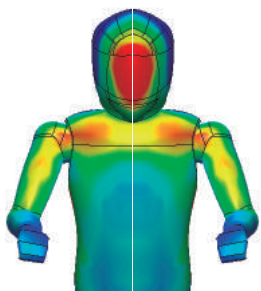

YAMAHA T-MAX 2017
Touring screen

Ref: 9424

OEM SCREEN

PUIG SCREEN

AERODYNAMIC TEST CONDITIONS

SPEED	150 km/h 94 mph
RIDER HEIGHT	180cm 5.9 ft
TEMPERATURE	20 °C 68 °F
SCREEN POSITION	Lower
LATERAL WIND	No

Total dissipated pressure with puig screen is equivalent to 3.18kg

93%

IMPROVED AERODYNAMIC WIND PROTECTION WITH PUIG SCREEN