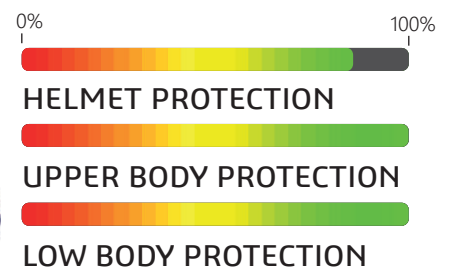

YAMAHA T-MAX 2017
Touring screen

Ref: 9424

OEM SCREEN

PUIG SCREEN

AERODYNAMIC TEST CONDITIONS

SPEED	150 km/h 94 mph
RIDER HEIGHT	180cm 5.9 ft
TEMPERATURE	20 °C 68 °F
SCREEN POSITION	Lower
LATERAL WIND	No

Total dissipated pressure with puig screen is equivalent to 3.18kg

93%

IMPROVED AERODYNAMIC WIND PROTECTION WITH PUIG SCREEN