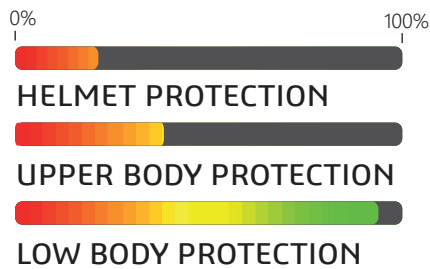

YAMAHA T-MAX 2017
Touring screen

Ref: 9424

OEM SCREEN

PUIG SCREEN

AERODYNAMIC TEST CONDITIONS

SPEED	150 km/h 94 mph
RIDER HEIGHT	180cm 5.9 ft
TEMPERATURE	20 °C 68 °F
SCREEN POSITION	Lower
LATERAL WIND	No

Total dissipated pressure with puig screen is equivalent to 3.18kg

93%

IMPROVED AERODYNAMIC WIND PROTECTION WITH PUIG SCREEN