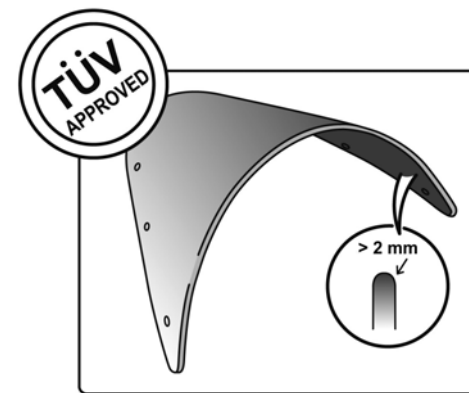

TECHNICAL FEATURES

Check the ABE HOMOLOGATION document if the product is homologated for your motorcycle

ROUNDED CONTOUR-PROFILE

TÜV APPROVED