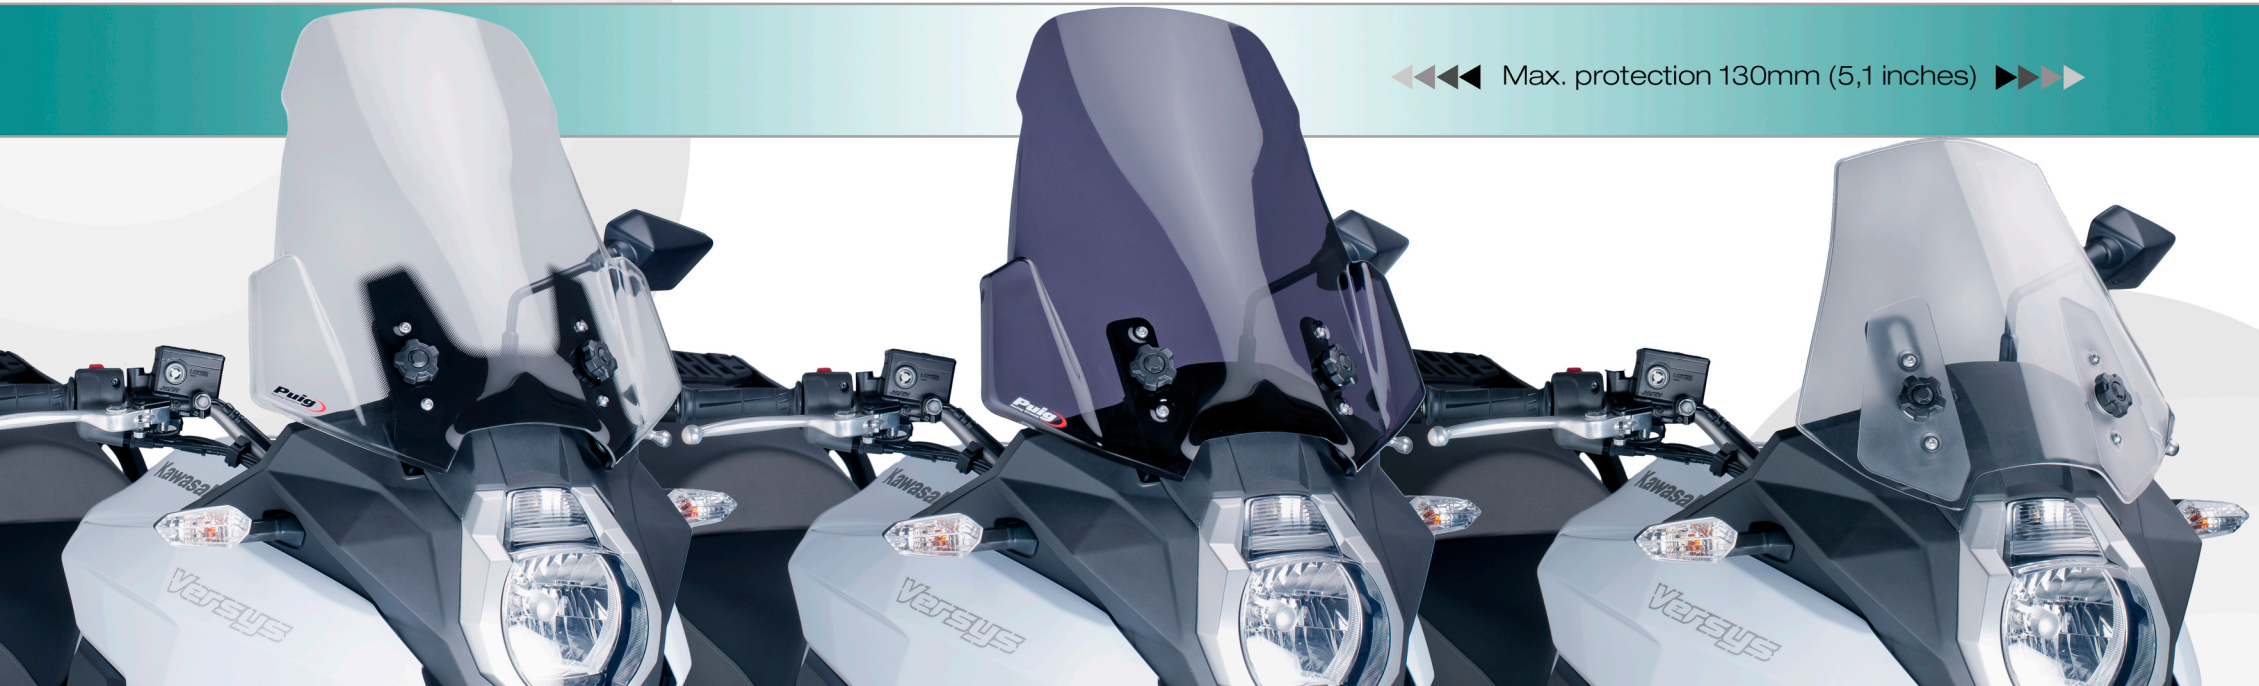

# KAWASAKI VERSYS 650 / 1000 17' - Cúpula Touring

**Puig**  
Hi-Tech Parts

Max. protection +130mm (+5,11in)

9421F

9421H

OEM

If you're looking for quality motorcycle windshields & fairings, visit our website.

# Kawasaki Versys 1000 '12-

◀◀◀ Max. protection 130mm (5,1 inches) ▶▶▶

**TOURING** Ref. 5999W

**TOURING** Ref. 5999F

**ORIGINAL - OEM**

# Touring Screen

# KAWASAKI VERSYS 1000 12-15

◀◀◀ Max. protection +130mm (5 1/8") ▶▶▶

6005H (Touring screen + visor)

5999W (Touring screen)

OEM

Touring  
Screen

**Puig**  
Hi-Tech Parts

**KAWASAKI**  
**VERSYS 650 10-15**