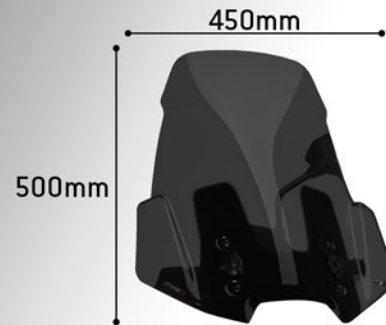

# KAWASAKI VERSYS 650 / 1000 17' - Cúpula Touring

**Puig**  
Hi-Tech Parts

Max. protection +130mm (+5,11in)

9421F

9421H

OEM

If you're looking for quality motorcycle windshields & fairings, visit our website.