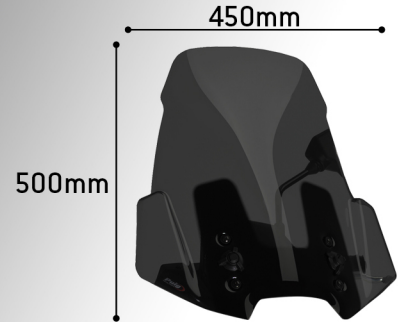

# KAWASAKI VERSYS 650 / 1000 17' - Cúpula Touring

**Puig**  
Hi-Tech Parts

Max. protection +130mm [+5,11in]

9421F

9421H

OEM

Learn more about motorcycle windshields and fairings we have.