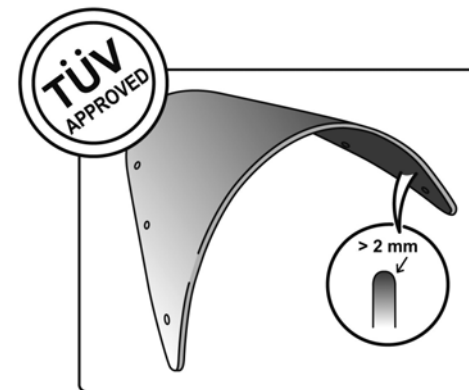

TECHNICAL FEATURES

ROUNDED CONTOUR-PROFILE

Check the ABE HOMOLOGATION document if the product is homologated for your motorcycle

TÜV APPROVED