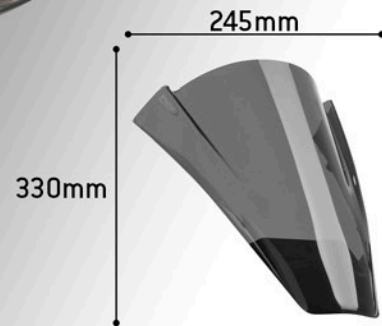

HONDA CBR1000RR '17- Cúpula Racing

Puig
Hi-Tech Parts

Max. protection +30mm (-1,18in)

OEM

9407F

9407H

If you're looking for quality motorcycle windshields & fairings, visit our website.