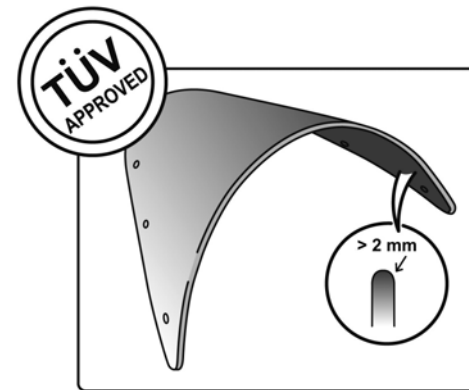

## TECHNICAL FEATURES

Check the ABE HOMOLOGATION document if the product is homologated for your motorcycle

ROUNDED CONTOUR-PROFILE

TÜV APPROVED