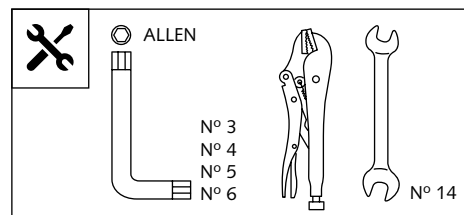

## - HANDPROTECTOR FOR - KAWASAKI Z650 / Z900 '17 -

**Ref.: 9398**

ID	PART	DESCRIPTION	QTY	REF.
1		Right handguard	1	9398JME
2		Ø8.2 right handlebar anchoring part (supplied mounted with handguard)	1	9398JME
3		Left handguard	1	9398JME
4		Ø8.2 left handlebar anchoring part (supplied mounted with handguard)	1	9398JME
5		(R) Right metal support	1	SOPOR-2P-4-9398
6		(L) Left metal support	1	SOPOR-2P-4-9398
Z650	7		2	TORNI-D912--474
	8		2	ARANDEPD125-054
	9		2	CASQUI-1A---324
	10		2	TAPON-----88
Z900	11		2	TORNI-D912--532
	12		2	ARANDPD125-018
	13		2	CASQUI-----0139
	14		2	TAPA--CHC11450E
	15		4	TORNI-AI---520
	16		6	ARNV0000000245
	17		4	ARAND-EPDM--722
	18		2	ARAND-GD13D5X4-
	19		4	TUERC-D6923-255
	20		6	TAPON_____85
	21		2	TORNI-I7380-493
	22		1	ADHESI-----234