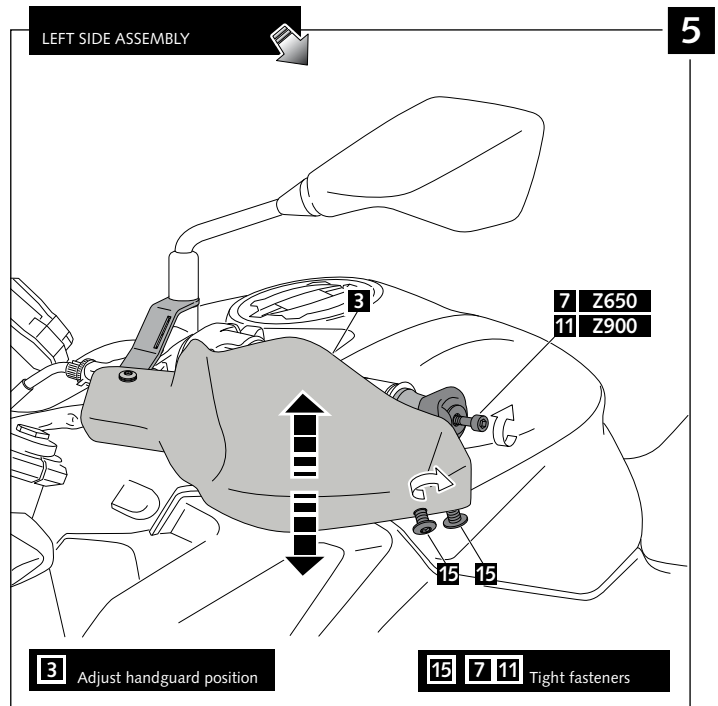

- HANDPROTECTOR FOR - KAWASAKI Z650 / Z900 '17 -

- MOUNTING INSTRUCTIONS -