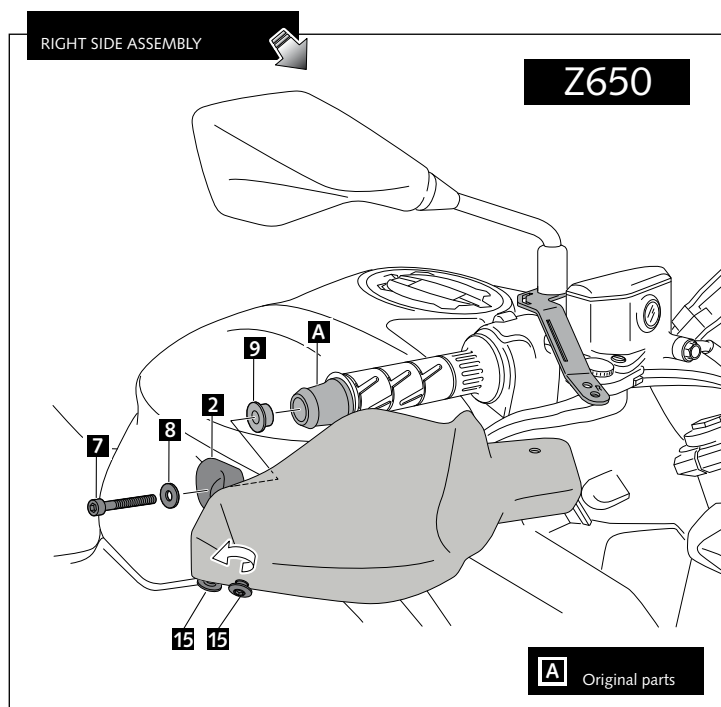

- HANDPROTECTOR FOR - KAWASAKI Z650 / Z900 '17 -

- MOUNTING INSTRUCTIONS -