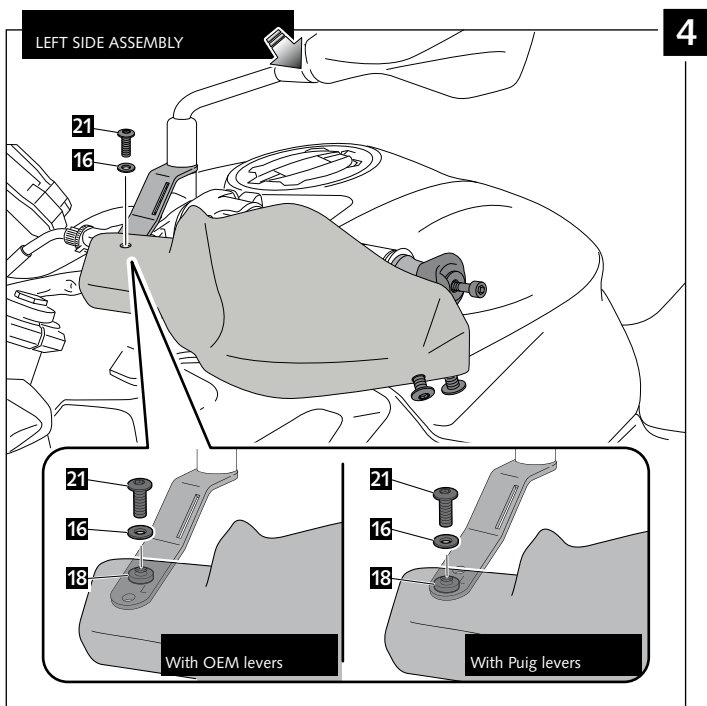

- HANDPROTECTOR FOR - KAWASAKI Z650 / Z900 '17 -

- MOUNTING INSTRUCTIONS -