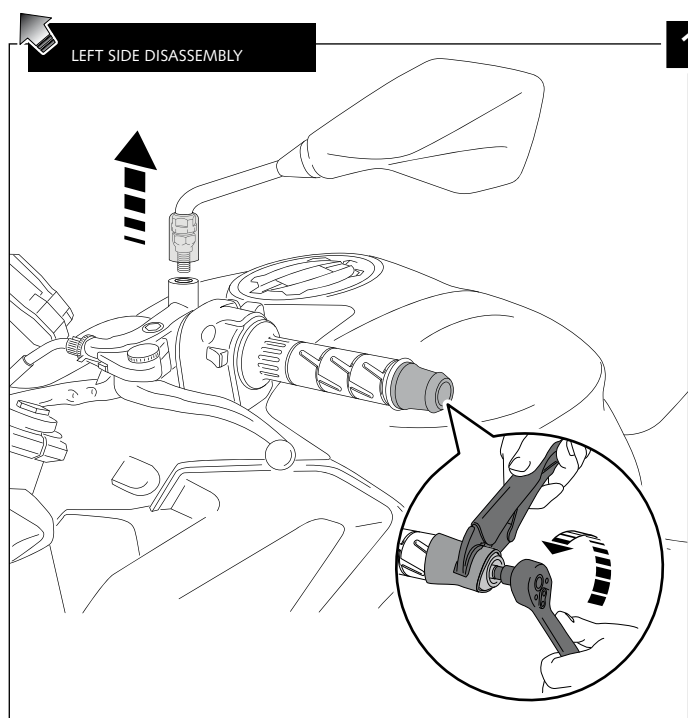

- HANDPROTECTOR FOR - KAWASAKI Z650 / Z900 '17 -

MOUNTING INSTRUCTIONS