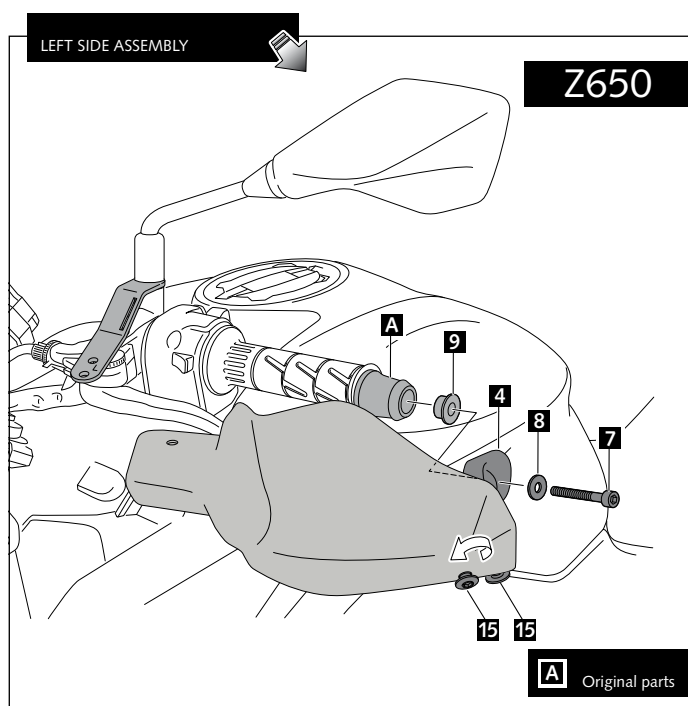

- HANDPROTECTOR FOR - KAWASAKI Z650 / Z900 '17 -

MOUNTING INSTRUCTIONS