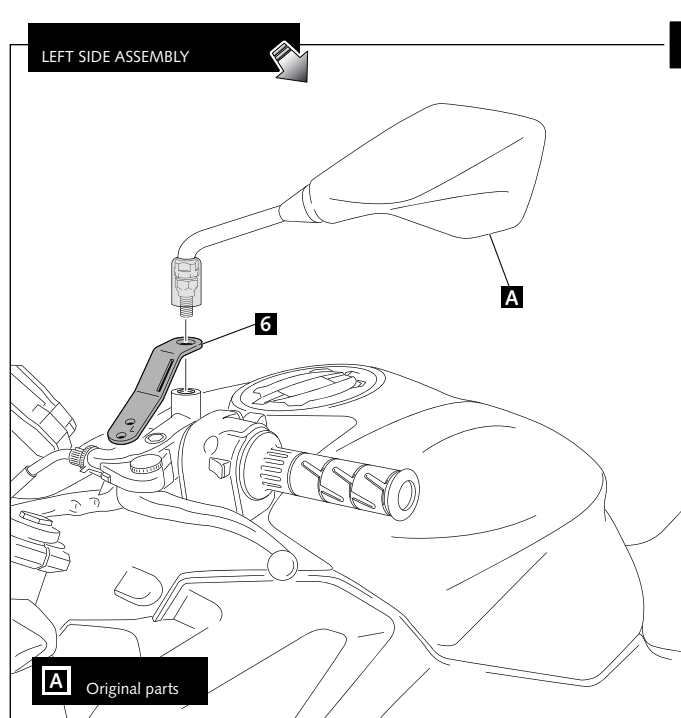

- HANDPROTECTOR FOR - KAWASAKI Z650 / Z900 '17 -

MOUNTING INSTRUCTIONS