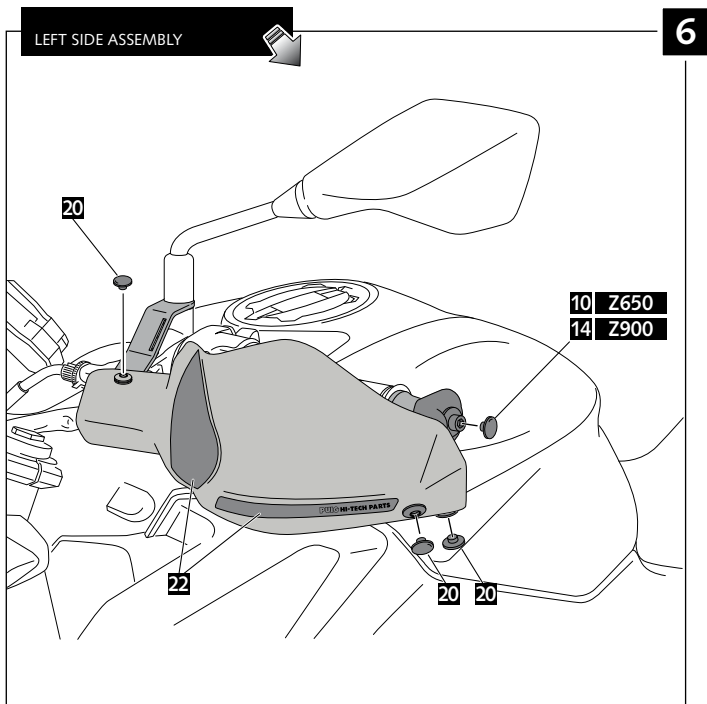

- HANDPROTECTOR FOR - KAWASAKI Z650 / Z900 '17 -

- MOUNTING INSTRUCTIONS -