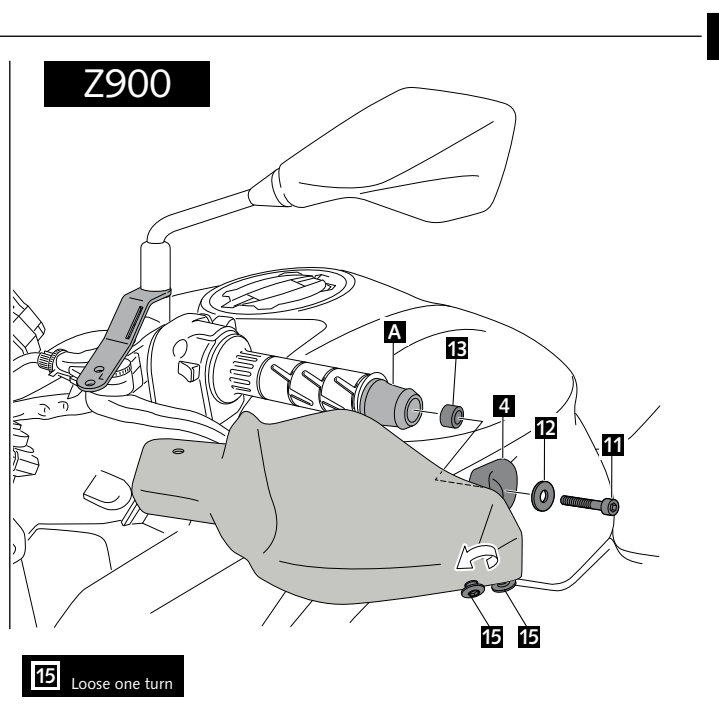

- HANDPROTECTOR FOR - KAWASAKI Z650 / Z900 '17 -

MOUNTING INSTRUCTIONS